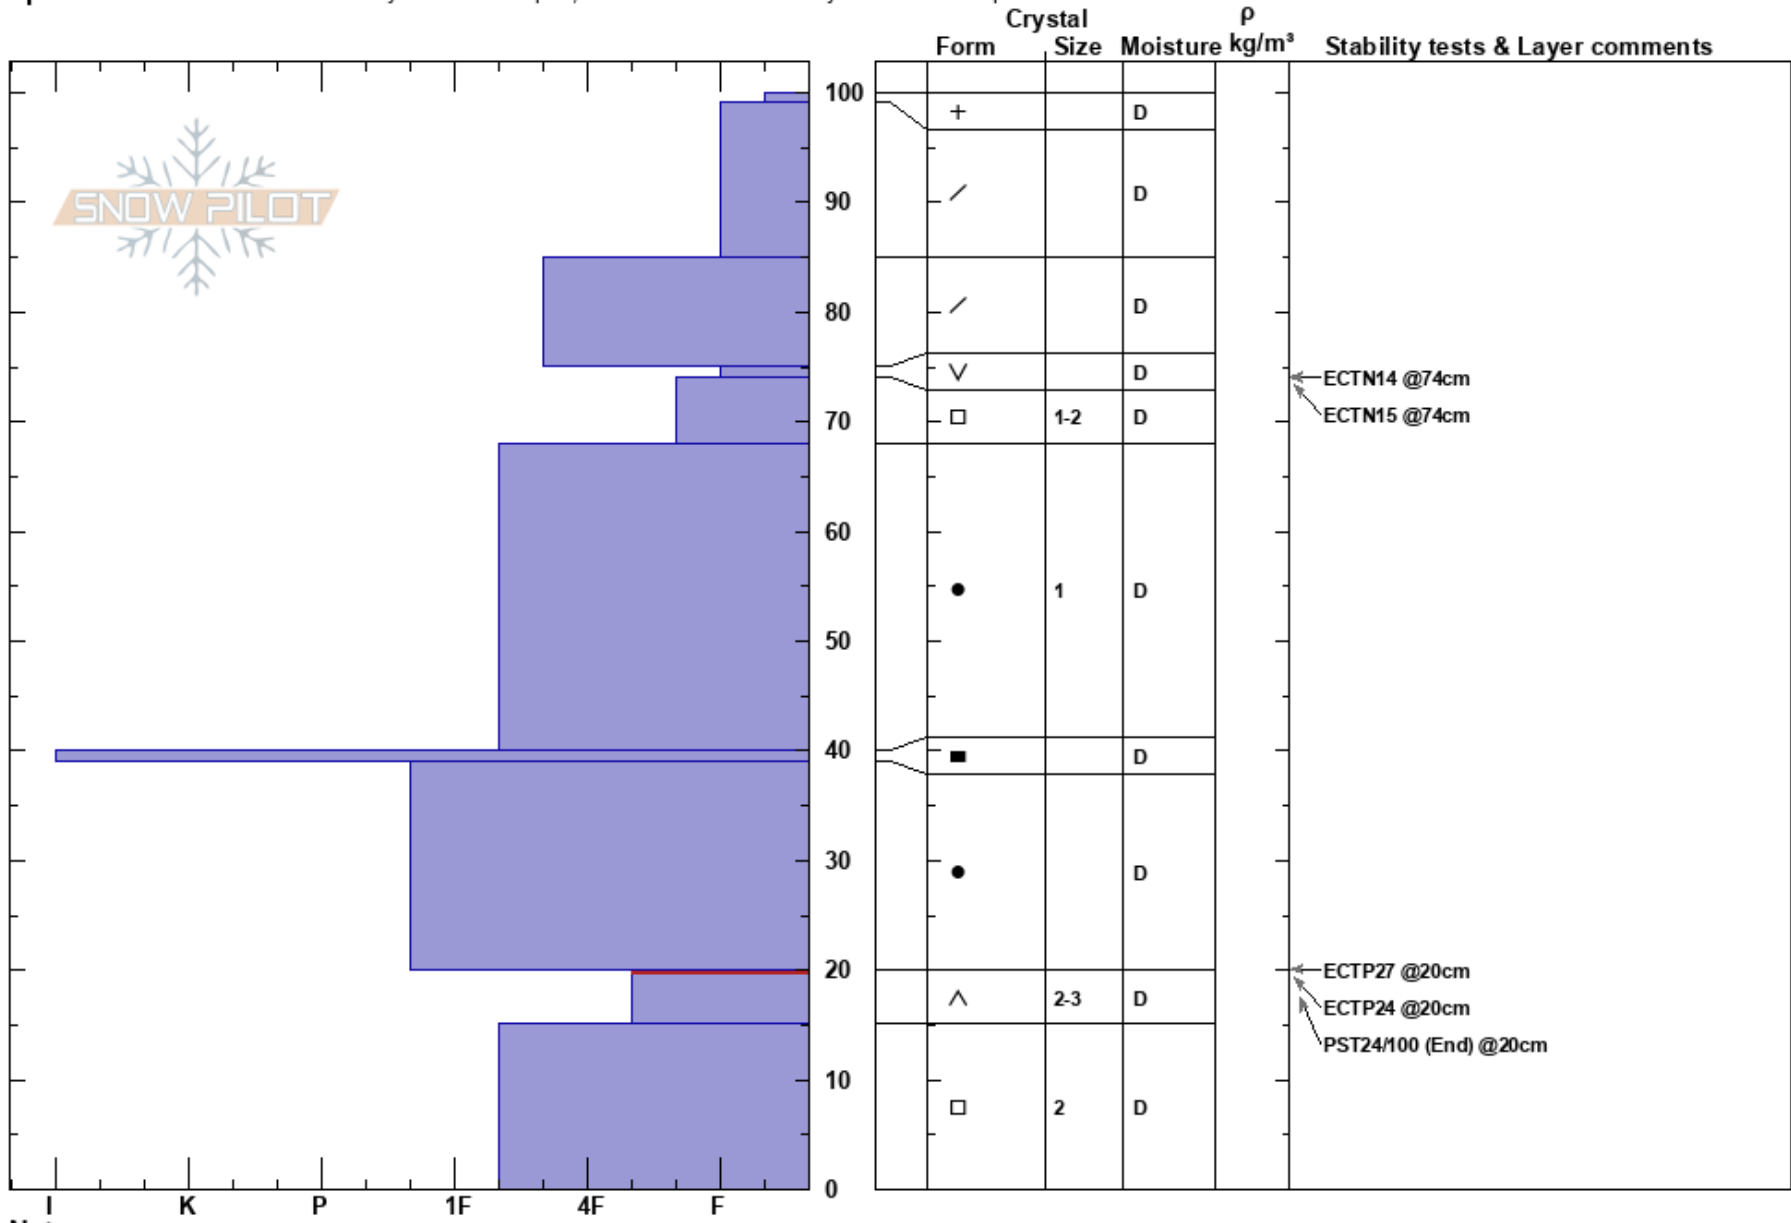

Lionshead Ridge- Marge
 Lionhead Range
 MT
 Elevation: 9017 ft
 Aspect: NE
 Specifics: Recent avalanche activity on similar slopes; Recent avalanche activity on different slopes

Zach Keskinen
 01/23/2021 - 12:30pm
 Co-ord: 44.71669N, -111.31901W
 Slope Angle: 29°
 Wind Loading: previous

Stability:
 Air Temperature: -6°C
 Sky Cover: CLR
 Precipitation: NO
 Wind: SE Light Breeze

HS:100
 PF:50
 20-15cm:Problematic layer

Notes: with Alex Marinethall