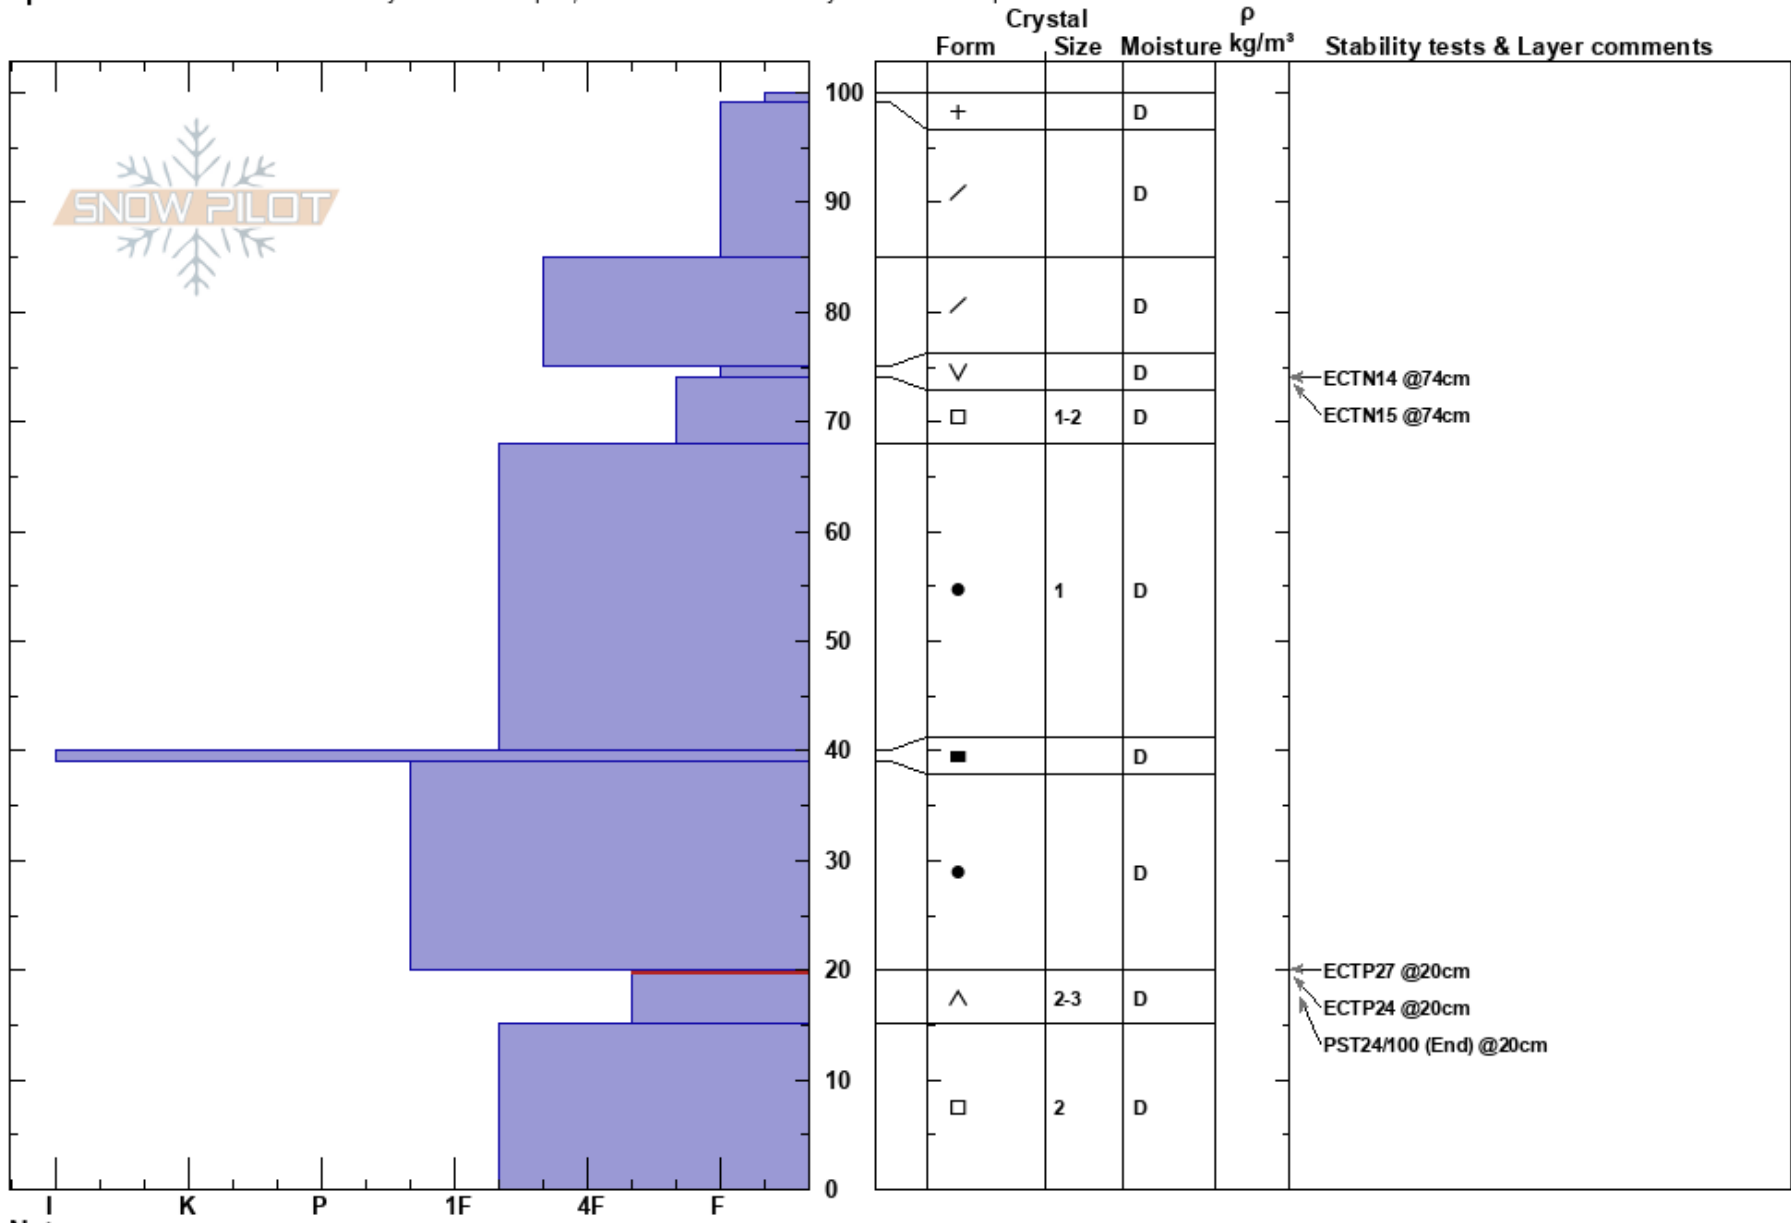

Lionshead Ridge- Marge
 Lionhead Range
 MT
 Elevation: 9017 ft
 Aspect: NE
 Specifics: Recent avalanche activity on similar slopes; Recent avalanche activity on different slopes

Zach Keskinen
 01/23/2021 - 12:30pm
 Co-ord: 44.71669N, -111.31901W
 Slope Angle: 29°
 Wind Loading: previous

Stability:
 Air Temperature: -6°C
 Sky Cover: CLR
 Precipitation: NO
 Wind: SE Light Breeze

HS:100
 PF:50
 20-15cm: Problematic layer

Notes: with Alex Marinethall