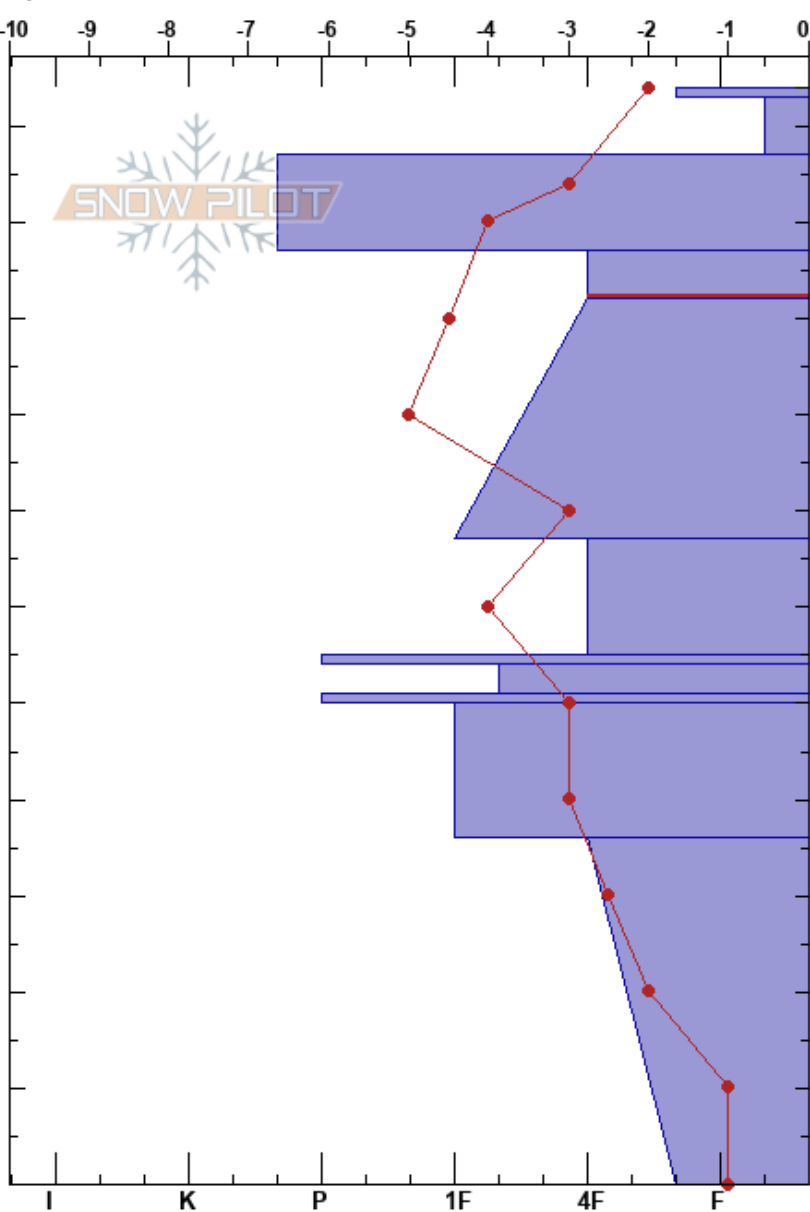

Wildwood Bowl
 West Mountain Range
 ID
 Elevation: 7249 ft
 Aspect: 130°

Kevin Studley
 01/22/2021 - 11:45am
 Co-ord: 44.69398N, -116.15803W
 Slope Angle: 32°
 Wind Loading: no

Stability: Fair
 Air Temperature: -3°C
 Sky Cover: BKN
 Precipitation: NO
 Wind: SW Calm

HS:114
 PF:34
 PS:5
 Layer Notes:
 114-113cm: Thin surface crust
 113-107cm: Recent storm snow
 107-97cm: 01/12 Rain crust
 97-92cm: Buried SH
 97-92cm: Problematic layer

Specifics: Ski tracks on slope; We skied slope

Depth (cm)	Crystal		Moisture	ρ kg/m³	Stability tests & Layer comments
	Form	Size			
114	/	0.5			114-113cm: Thin surface crust
110	+ (/)	0.5(0.5)	D		113-107cm: Recent storm snow
100	= (□)	(0.5)	D		107-97cm: 01/12 Rain crust
90	⊖ (∇)	0.5(1.5)	D		97-92cm: Buried SH CT12, Q2 @92cm PST60/100 (Arr) @92cm ECTP11 @92cm
80	⊖	0.5	D		
70	⊖	1	D		
60	=		D		
50	□	0.5	D		
40	⊙⊙		D		
30	⊖	1	D-M		
20	^	1.5-2	D-M		
10					
0					