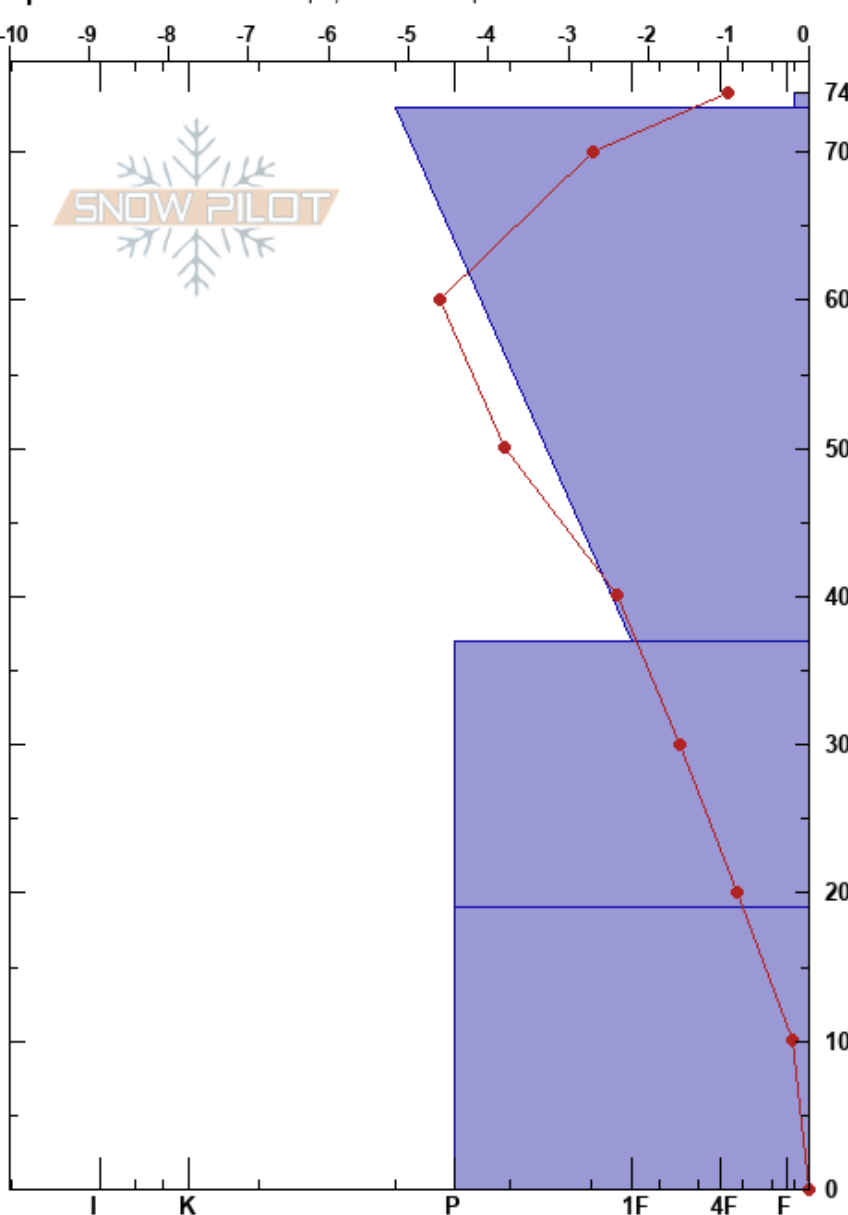

Fagerfjellet low
 Tromsø mainland
 Norway
 Elevation: 44 m
 Aspect: SW
 Specifics: Ski tracks on slope; We skied slope

Paul Velsand
 25/04/2017 - 13:15
 Co-ord: 33W 663223E 7722625N
 Slope Angle: 5°
 Wind Loading: no

Stability: Very Good
 Air Temperature: 2.7°C
 Sky Cover: CLR
 Precipitation: NO
 Wind: Calm

HS:74
 PF:2
 74-73cm:Problematic layer

Form	Crystal		Moisture	ρ kg/m ³	Stability tests & Layer comments
	Size				
V	1				
∩	1-3	D		280	
∩	0.5-1	D		240	
∩	3-6	M		370	
				350	

Notes: Snow height iButton: 0 cm.
 Some hiker and dog tracks in the pit area.
 ECTX. Shovel break: column broke at 0 cm, and did not break when standing on it afterwards.