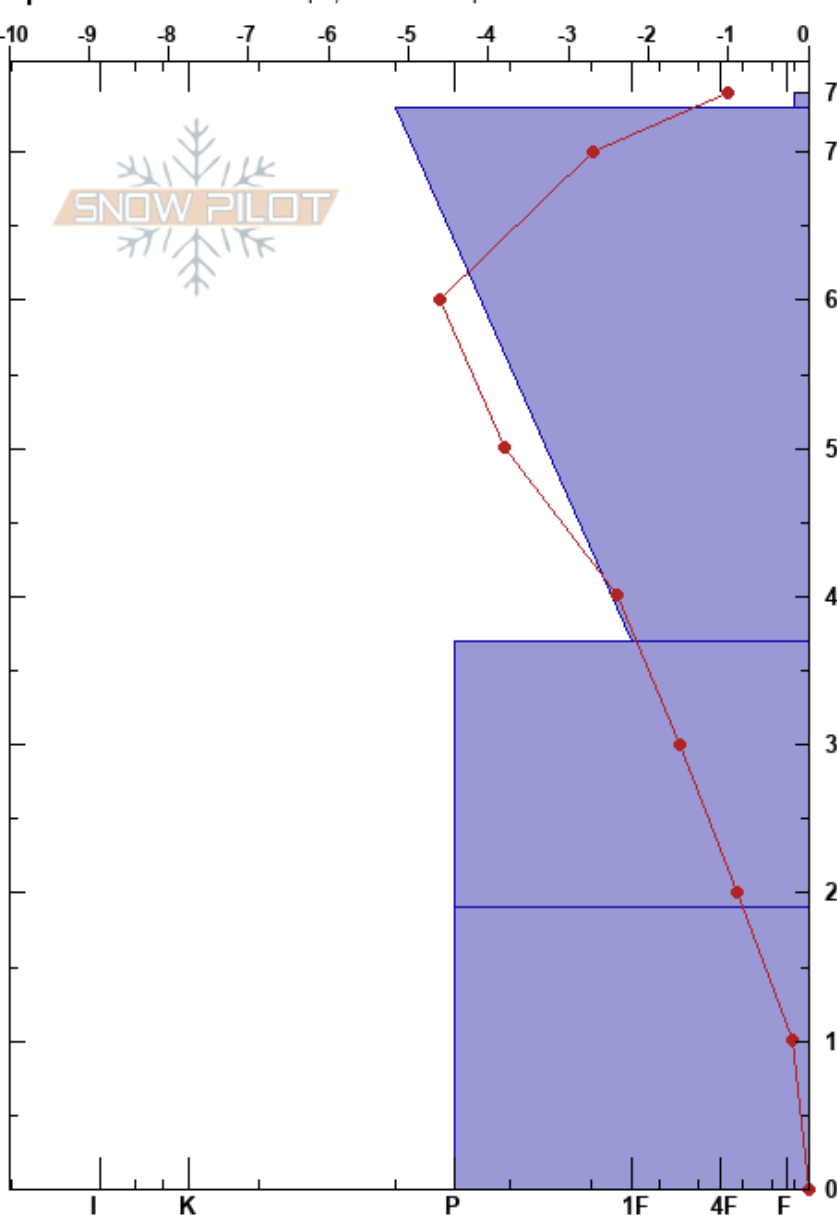

Fagerfjellet low
 Tromsø mainland
 Norway
 Elevation: 44 m
 Aspect: SW
 Specifics: Ski tracks on slope; We skied slope

Paul Velsand
 25/04/2017 - 13:15
 Co-ord: 33W 663223E 7722625N
 Slope Angle: 5°
 Wind Loading: no

Stability: Very Good
 Air Temperature: 2.7°C
 Sky Cover: CLR
 Precipitation: NO
 Wind: Calm

HS:74
 PF:2
 74-73cm:Problematic layer

Form	Crystal Size	Moisture	ρ kg/m ³	Stability tests & Layer comments
V	1			
			280	
∩	1-3	D	240	
			370	
∩	0.5-1	D		
			350	
∩	3-6	M		

Notes: Snow height iButton: 0 cm.
 Some hiker and dog tracks in the pit area.
 ECTX. Shovel break: column broke at 0 cm, and did not break when standing on it afterwards.