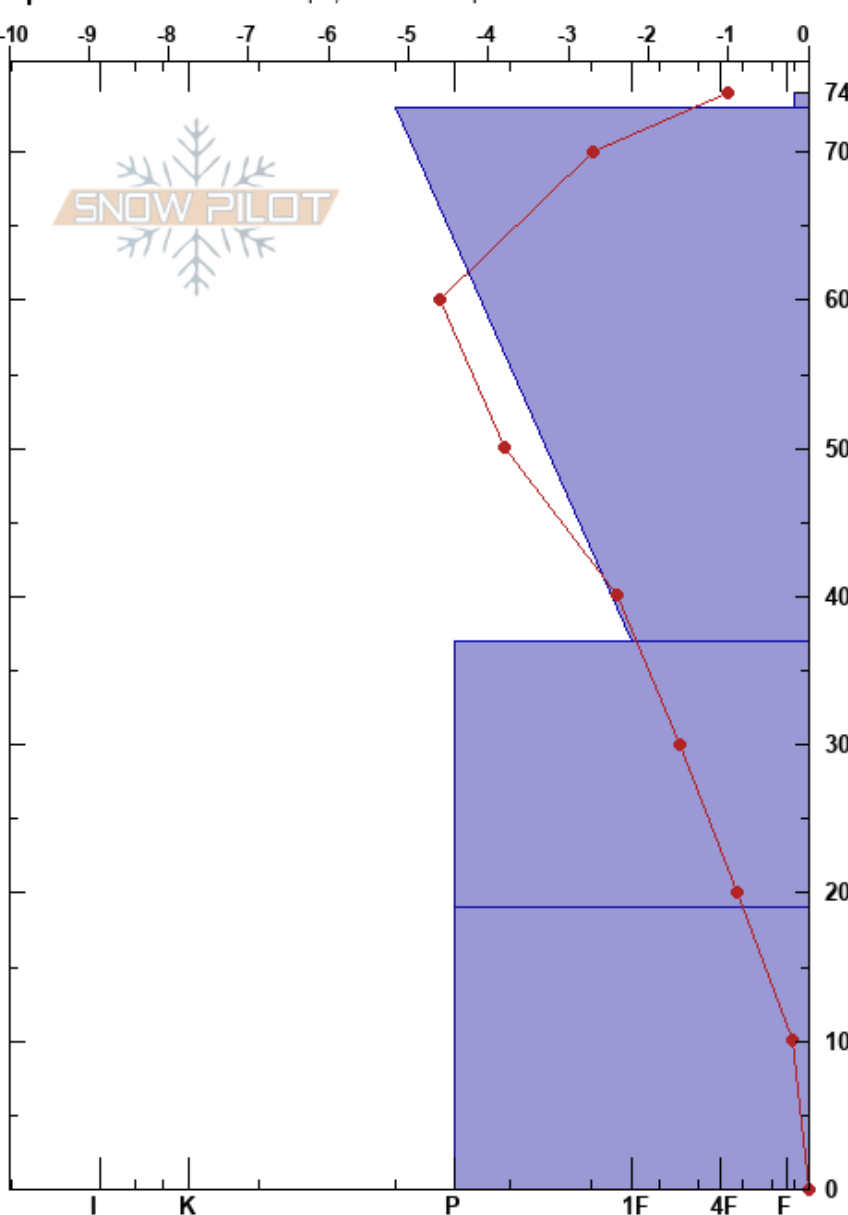

Fagerfjellet low
 Tromsø mainland
 Norway
 Elevation: 44 m
 Aspect: SW
 Specifics: Ski tracks on slope; We skied slope

Paul Velsand
 25/04/2017 - 13:15
 Co-ord: 33W 663223E 7722625N
 Slope Angle: 5°
 Wind Loading: no

Stability: Very Good
 Air Temperature: 2.7°C
 Sky Cover: CLR
 Precipitation: NO
 Wind: Calm

HS:74
 PF:2
 74-73cm:Problematic layer

Form	Crystal Size	Moisture	ρ kg/m ³	Stability tests & Layer comments
V	1			
∩	1-3	D	280	
∩	0.5-1	D	370	
∩	3-6	M	350	

Notes: Snow height iButton: 0 cm.
 Some hiker and dog tracks in the pit area.
 ECTX. Shovel break: column broke at 0 cm, and did not break when standing on it afterwards.