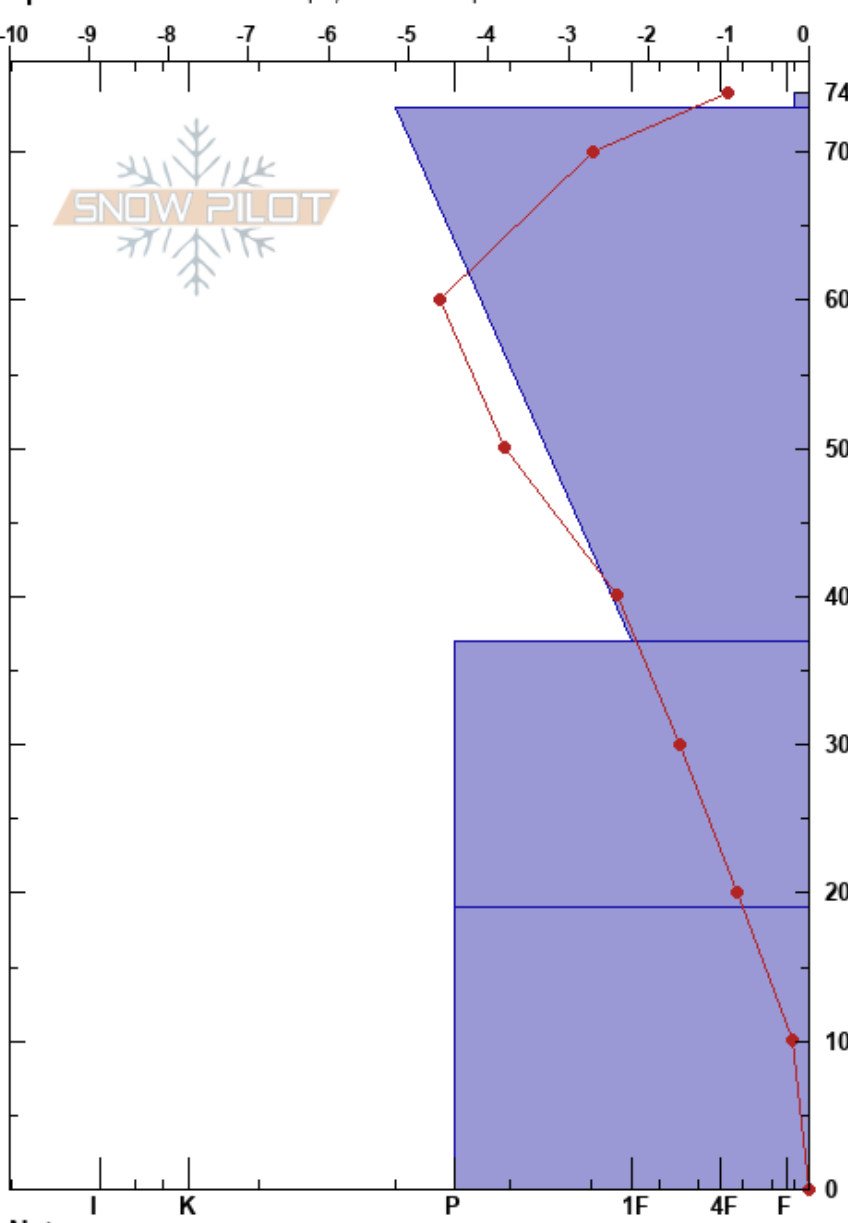

Fagerfjellet low  
 Tromsø mainland  
 Norway  
 Elevation: 44 m  
 Aspect: SW  
 Specifics: Ski tracks on slope; We skied slope

Paul Velsand  
 25/04/2017 - 13:15  
 Co-ord: 33W 663223E 7722625N  
 Slope Angle: 5°  
 Wind Loading: no

Stability: Very Good  
 Air Temperature: 2.7°C  
 Sky Cover: CLR  
 Precipitation: NO  
 Wind: Calm

HS:74  
 PF:2  
 74-73cm:Problematic layer

Form	Crystal		Moisture	ρ kg/m³	Stability tests & Layer comments
	Size				
V	1				
∩	1-3	D		280	
∩	0.5-1	D		240	
∩	3-6	M		370	
∩				350	

**Notes:** Snow height iButton: 0 cm.  
 Some hiker and dog tracks in the pit area.  
 ECTX. Shovel break: column broke at 0 cm, and did not break when standing on it afterwards.