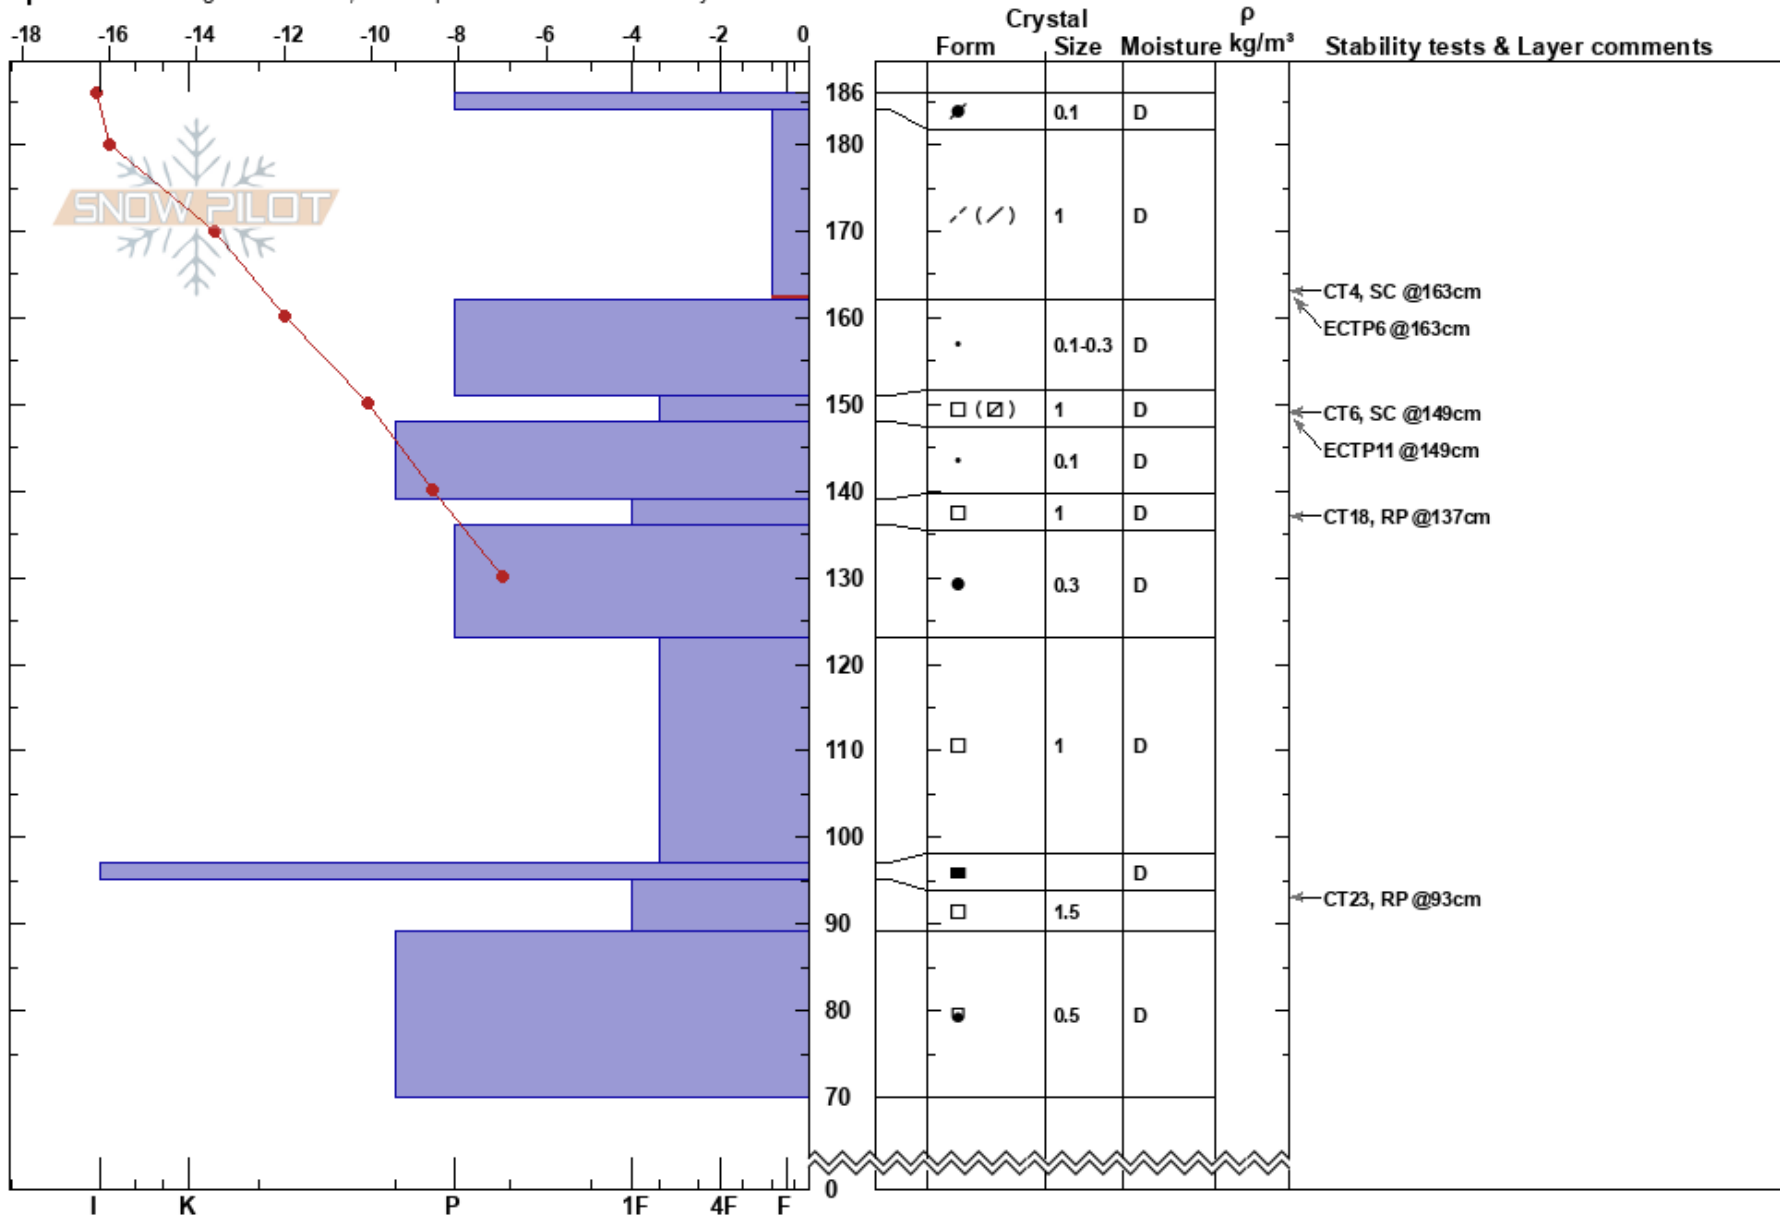

Av.Path #230
 Khibiny mountains
 Russia
Elevation: 749 m
Aspect: W

Mikhail Ryabchikov
 23/01/2021 - 12:30
Co-ord: 529339E 7505643N
Slope Angle: 34°
Wind Loading: yes

Stability: **HS:**186 **Layer Notes:**
Air Temperature: -16.4°C **PF:**32 184-162cm:Problematic layer
Sky Cover: OVC
Precipitation: S1
Wind: E Moderate

Specifics: Pit dug in a Ski Area; Pit is representative of backcountry

Notes: