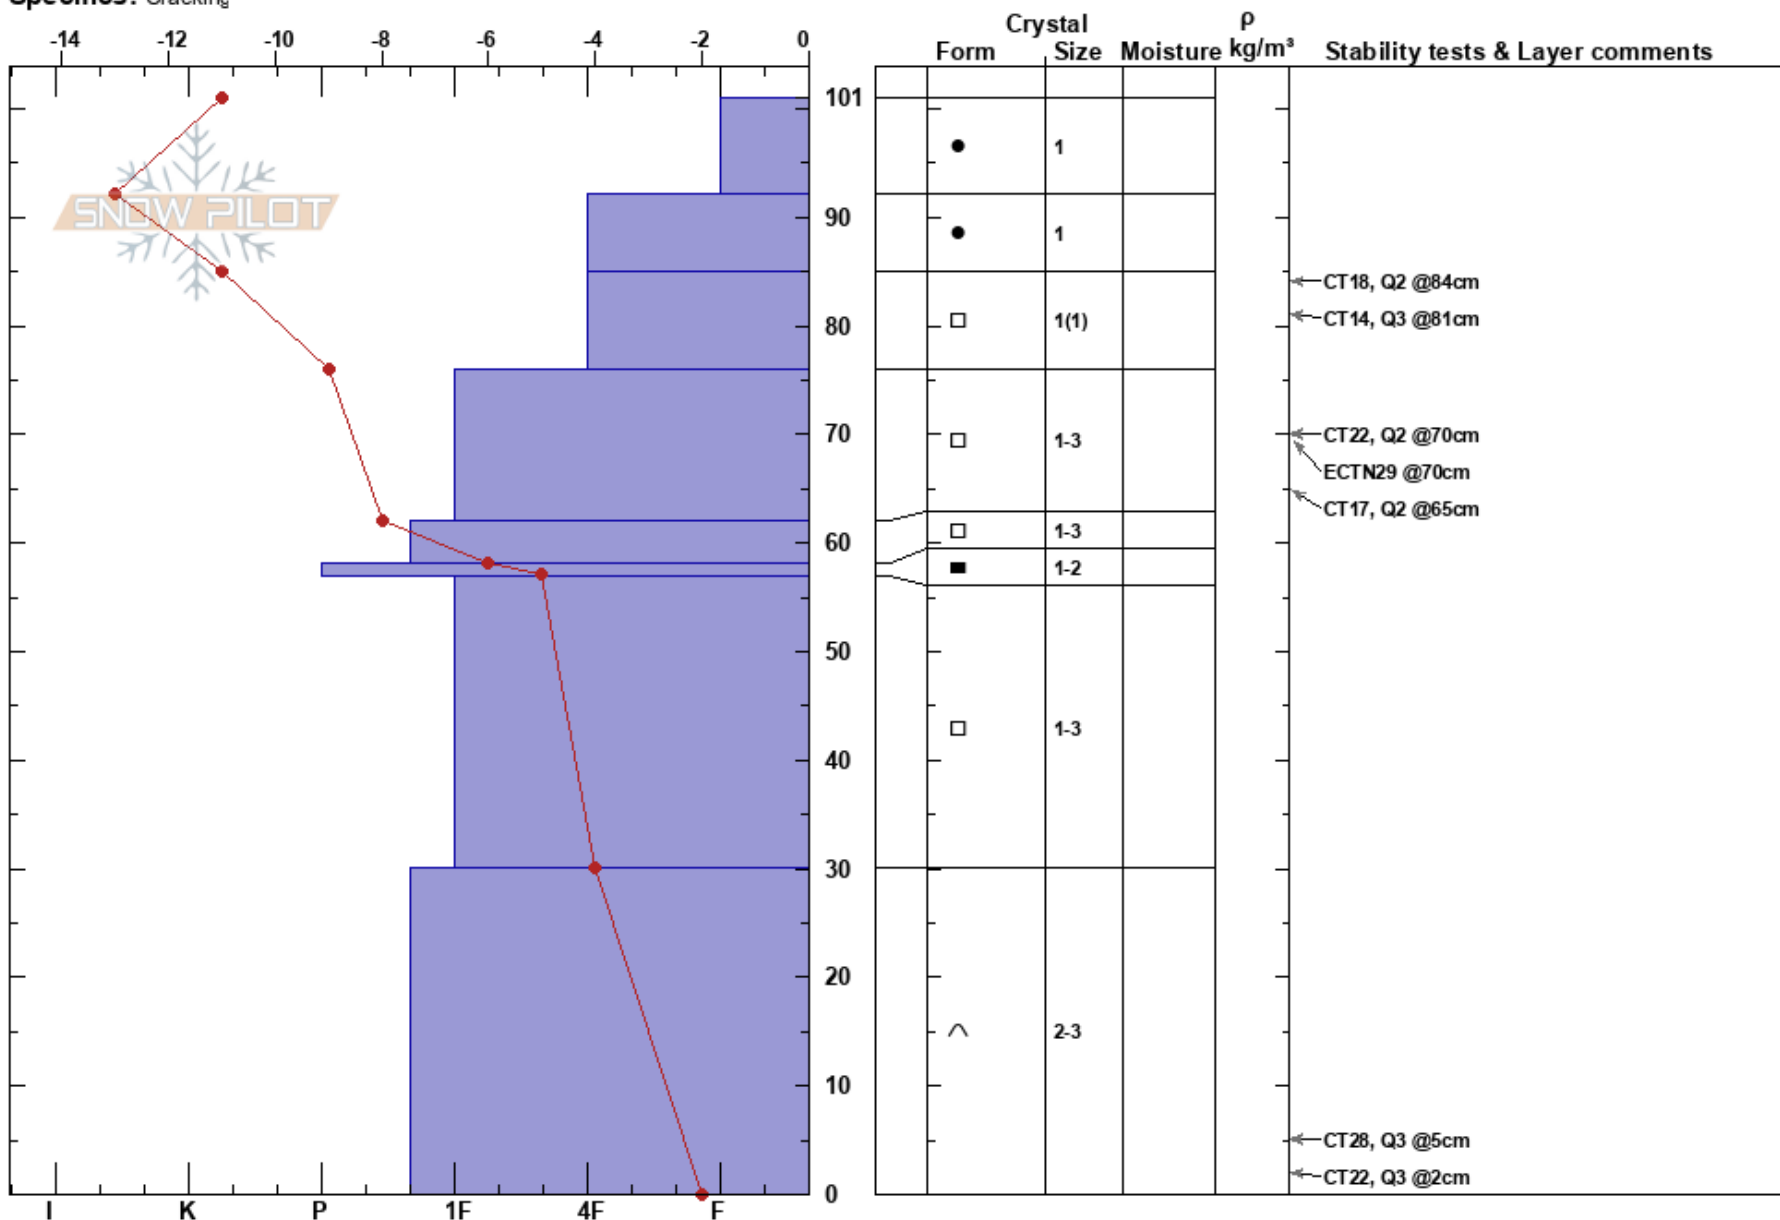

Opal peak W Face (TL)  
 Jasper National park  
 AB  
 Elevation: 2358 m  
 Aspect: W  
 Specifics: Cracking

Connor Pase  
 22/01/2021 - 11:34  
 Co-ord: 52.75031N, -117.60425E  
 Slope Angle: 22°  
 Wind Loading: no

Stability:  
 Air Temperature: -11°C  
 Sky Cover: CLR  
 Precipitation: NO  
 Wind: Calm

HS:101  
 PF:25 76-62cm:Problematic layer  
 PS: 10

Notes: