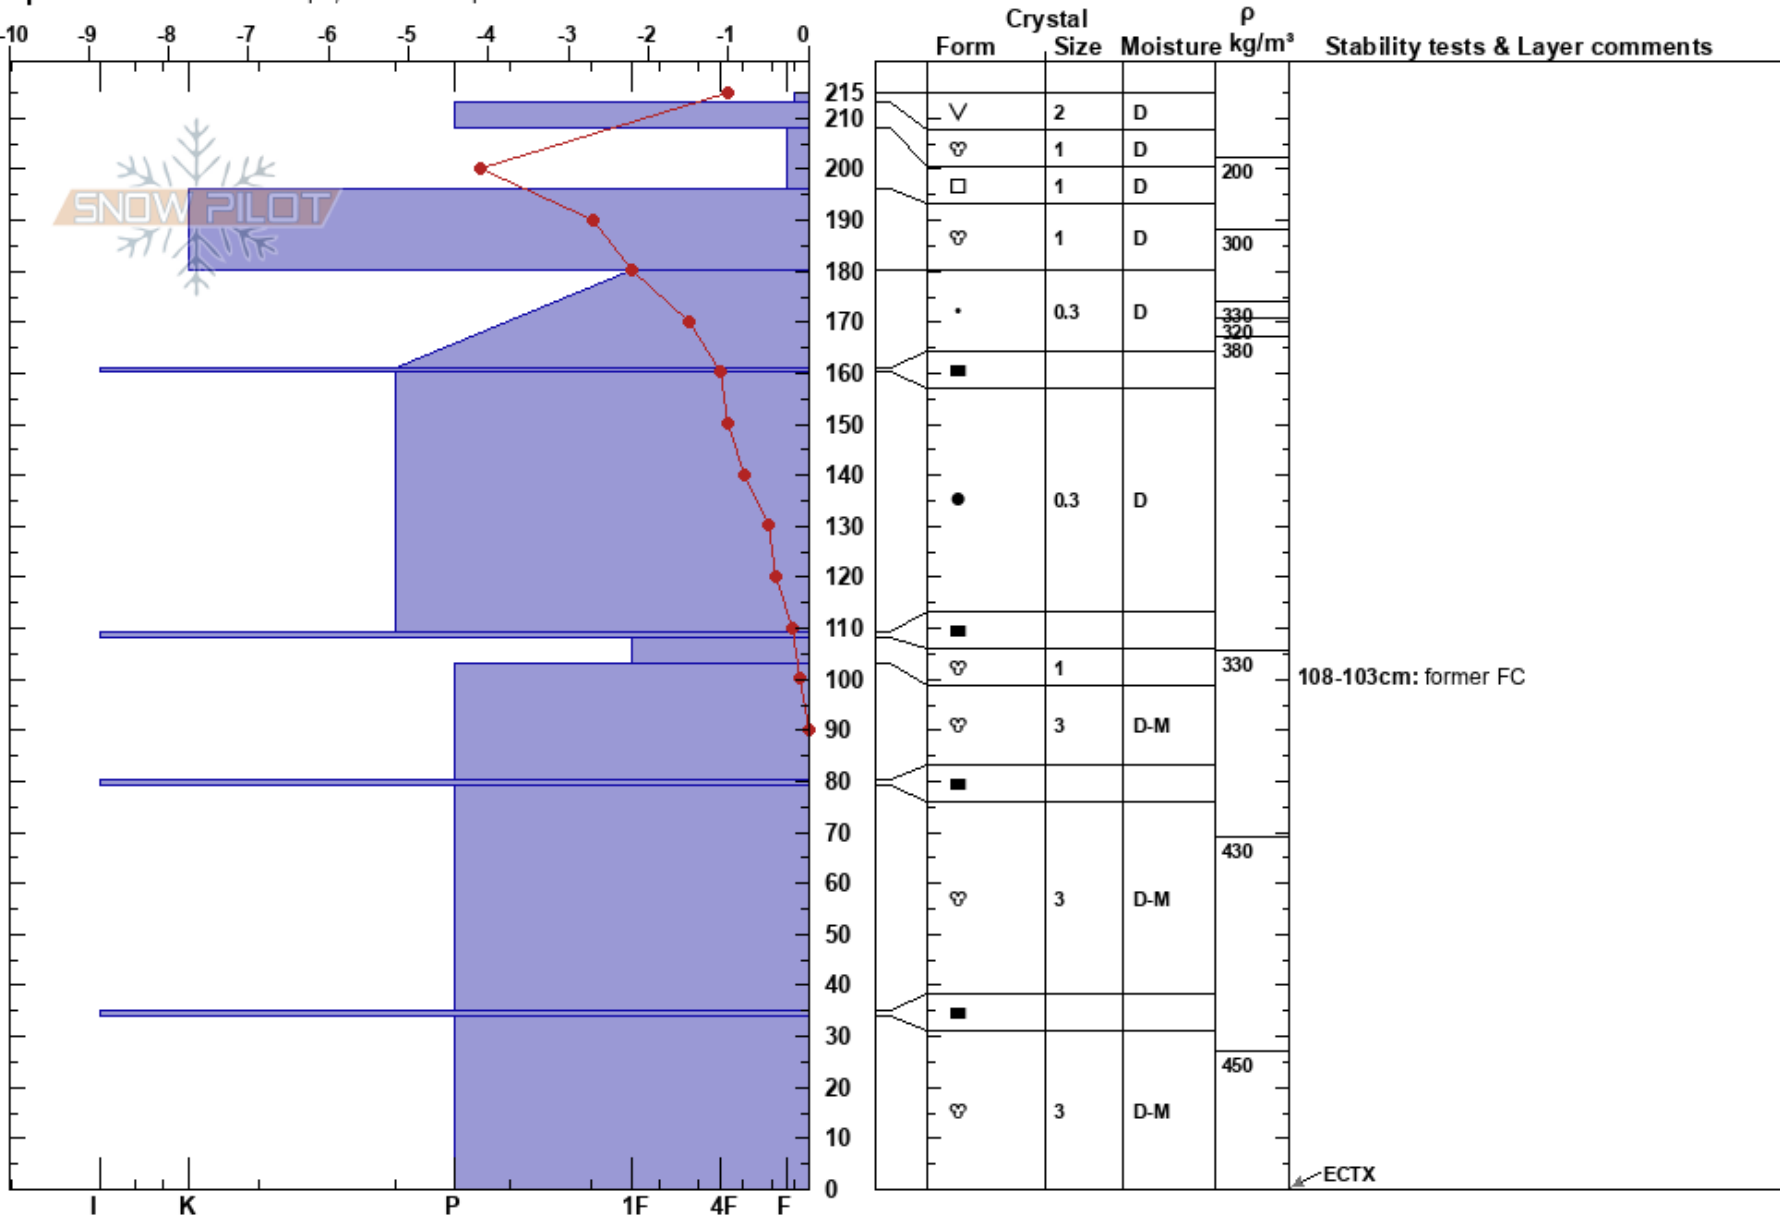

Fagerfjellet high
 Tromsø mainland
 Norway
 Elevation: 469 m
 Aspect: SW
 Specifics: Ski tracks on slope; We skied slope

Paul Velsand
 24/04/2017 - 11:00
 Co-ord: 33W 664644E 7721833N
 Slope Angle: 10°
 Wind Loading: no

Stability: Very Good HS:215
 Air Temperature: -4.2°C PF:28 215-213cm: Problematic layer
 Sky Cover: CLR 108-103cm: former FC
 Precipitation: NO
 Wind: E Light Breeze

Notes: Snow height iButton: 192 cm.
 ECTX, but shovel break @ 150 cm. Maybe some FC within RG. Could not observe with 10x lens.
 OC from 100 cm and down.