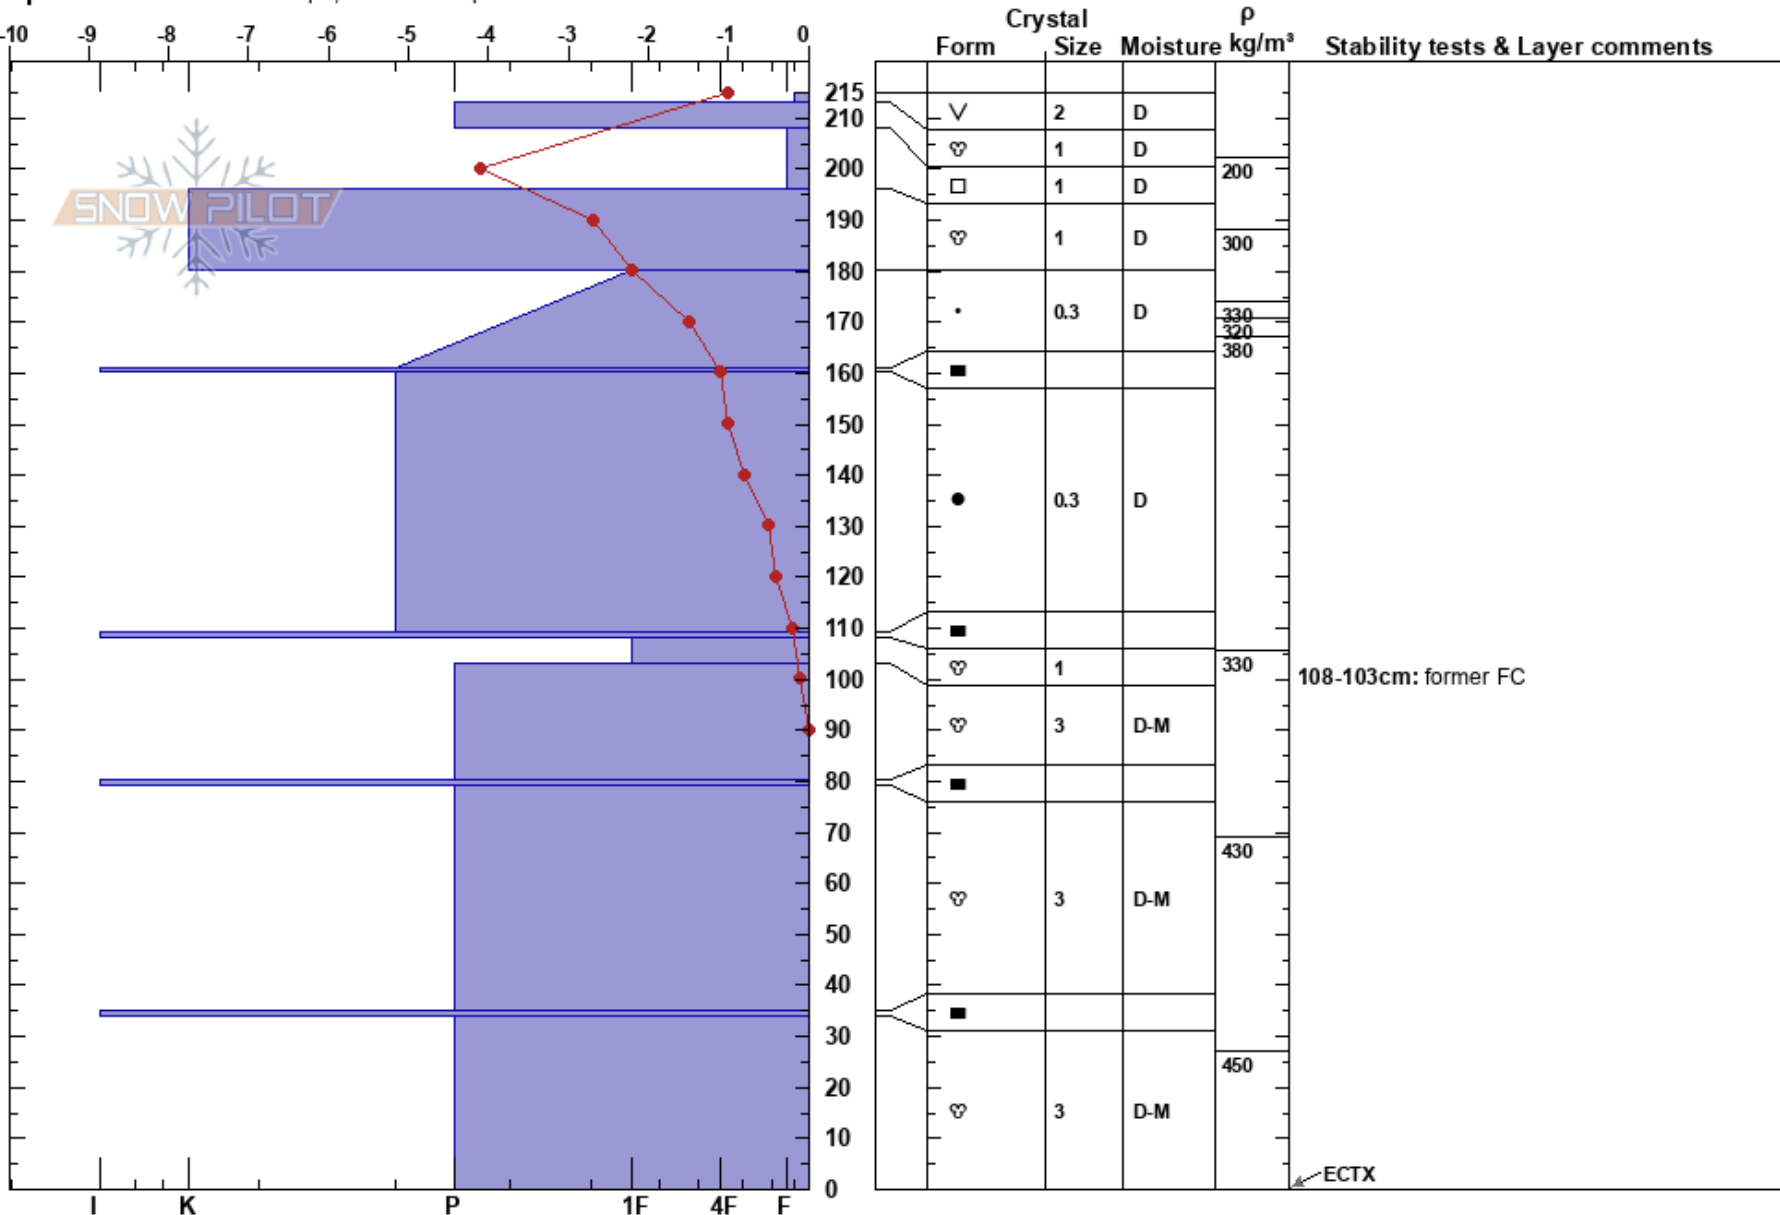

Fagerfjellet high  
 Tromsø mainland  
 Norway  
 Elevation: 469 m  
 Aspect: SW  
 Specifics: Ski tracks on slope; We skied slope

Paul Velsand  
 24/04/2017 - 11:00  
 Co-ord: 33W 664644E 7721833N  
 Slope Angle: 10°  
 Wind Loading: no

Stability: Very Good HS:215  
 Air Temperature: -4.2°C PF:28 215-213cm: Problematic layer  
 Sky Cover: CLR 108-103cm: former FC  
 Precipitation: NO  
 Wind: E Light Breeze

Notes: Snow height iButton: 192 cm.  
 ECTX, but shovel break @ 150 cm. Maybe some FC within RG. Could not observe with 10x lens.  
 OC from 100 cm and down.