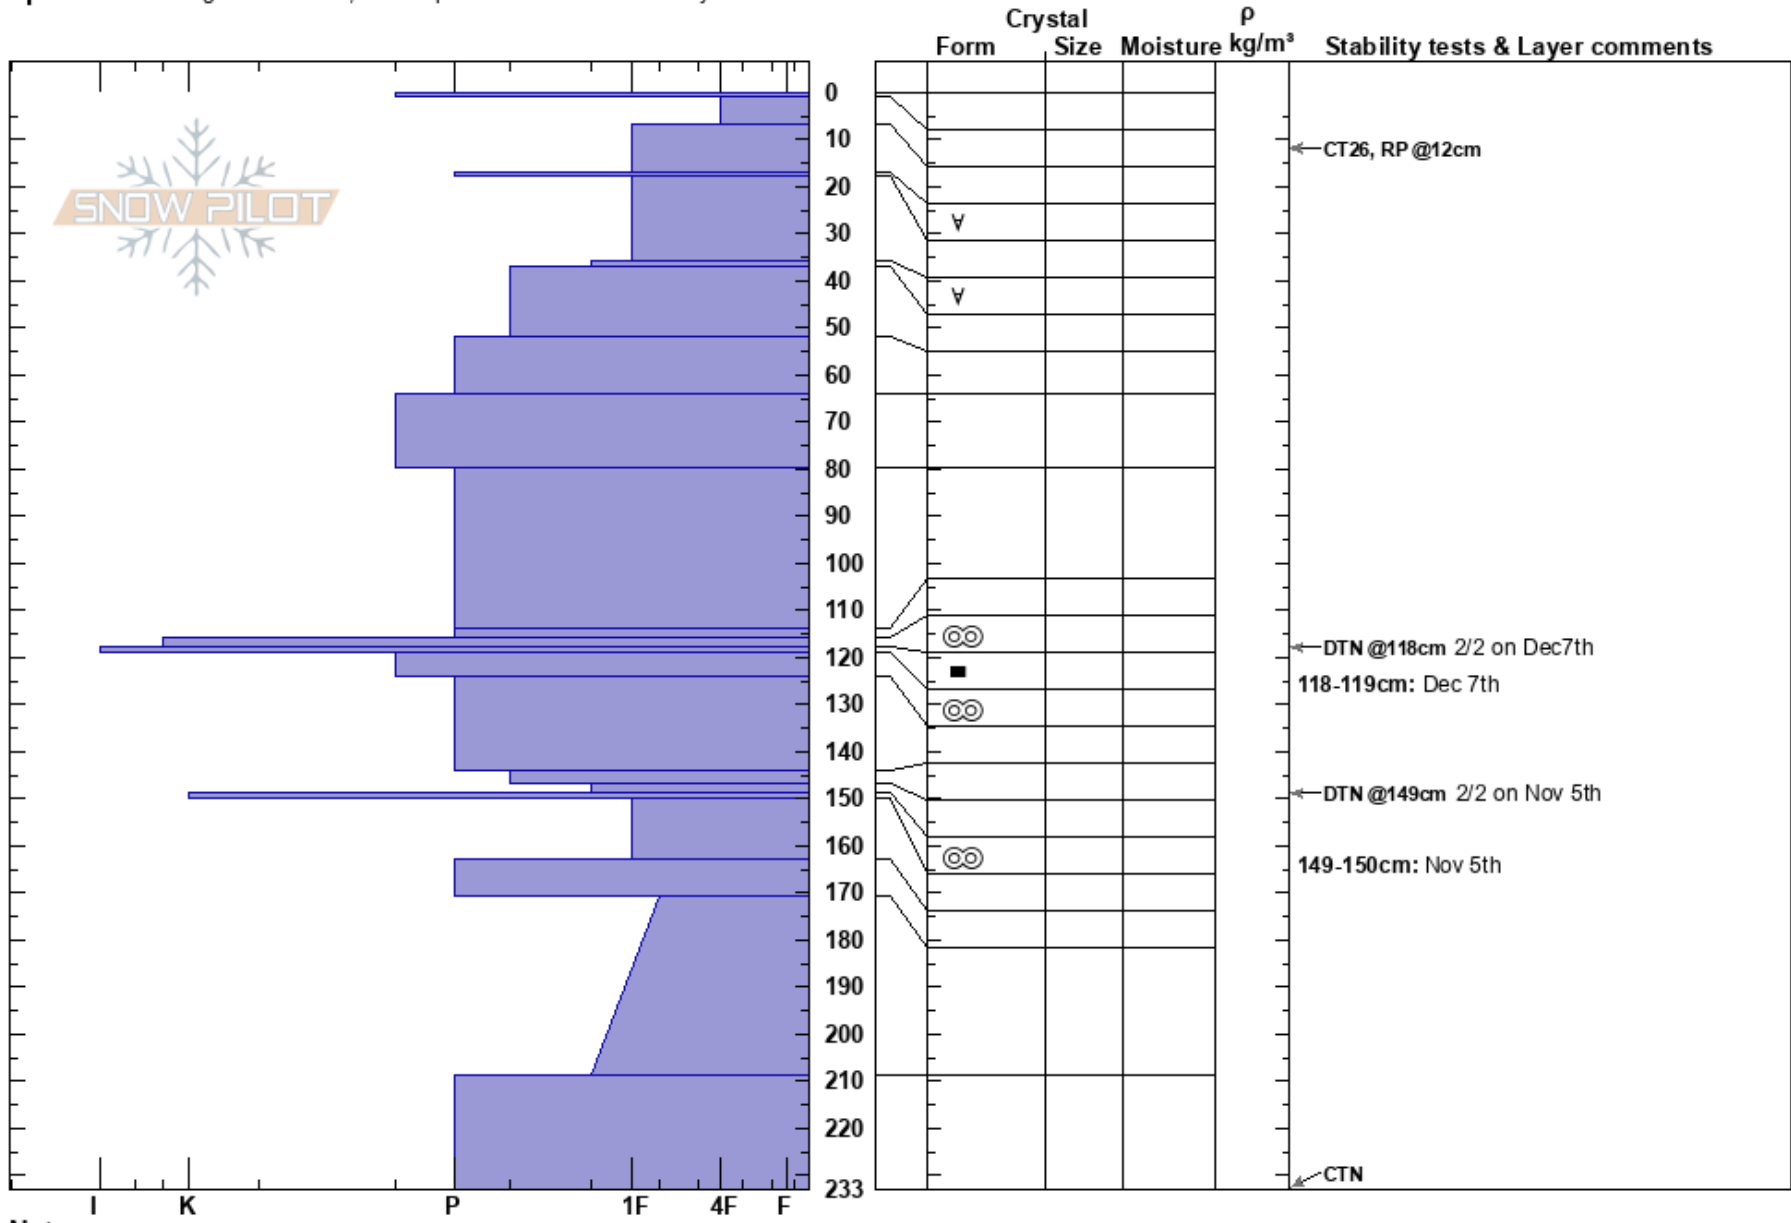

Boukra Pit #1
 Monashee Powder
 22/01/2021 - 09:45
 BC
Co-ord: 11U 399806W 5618253N
Elevation: 2241 m
Slope Angle: 17°
Aspect: N
Wind Loading:
Specifics: Pit dug in a Ski Area; Pit is representative of backcountry

Stability:
Air Temperature: -14°C
Sky Cover: CLR
Precipitation: NO
Wind: SW Light Breeze
HS:233
PF:15
Layer Notes:
 118-119cm: Dec 7th
 118-119cm: Problematic layer
 149-150cm: Nov 5th

Notes: Above Boukra Pick Up