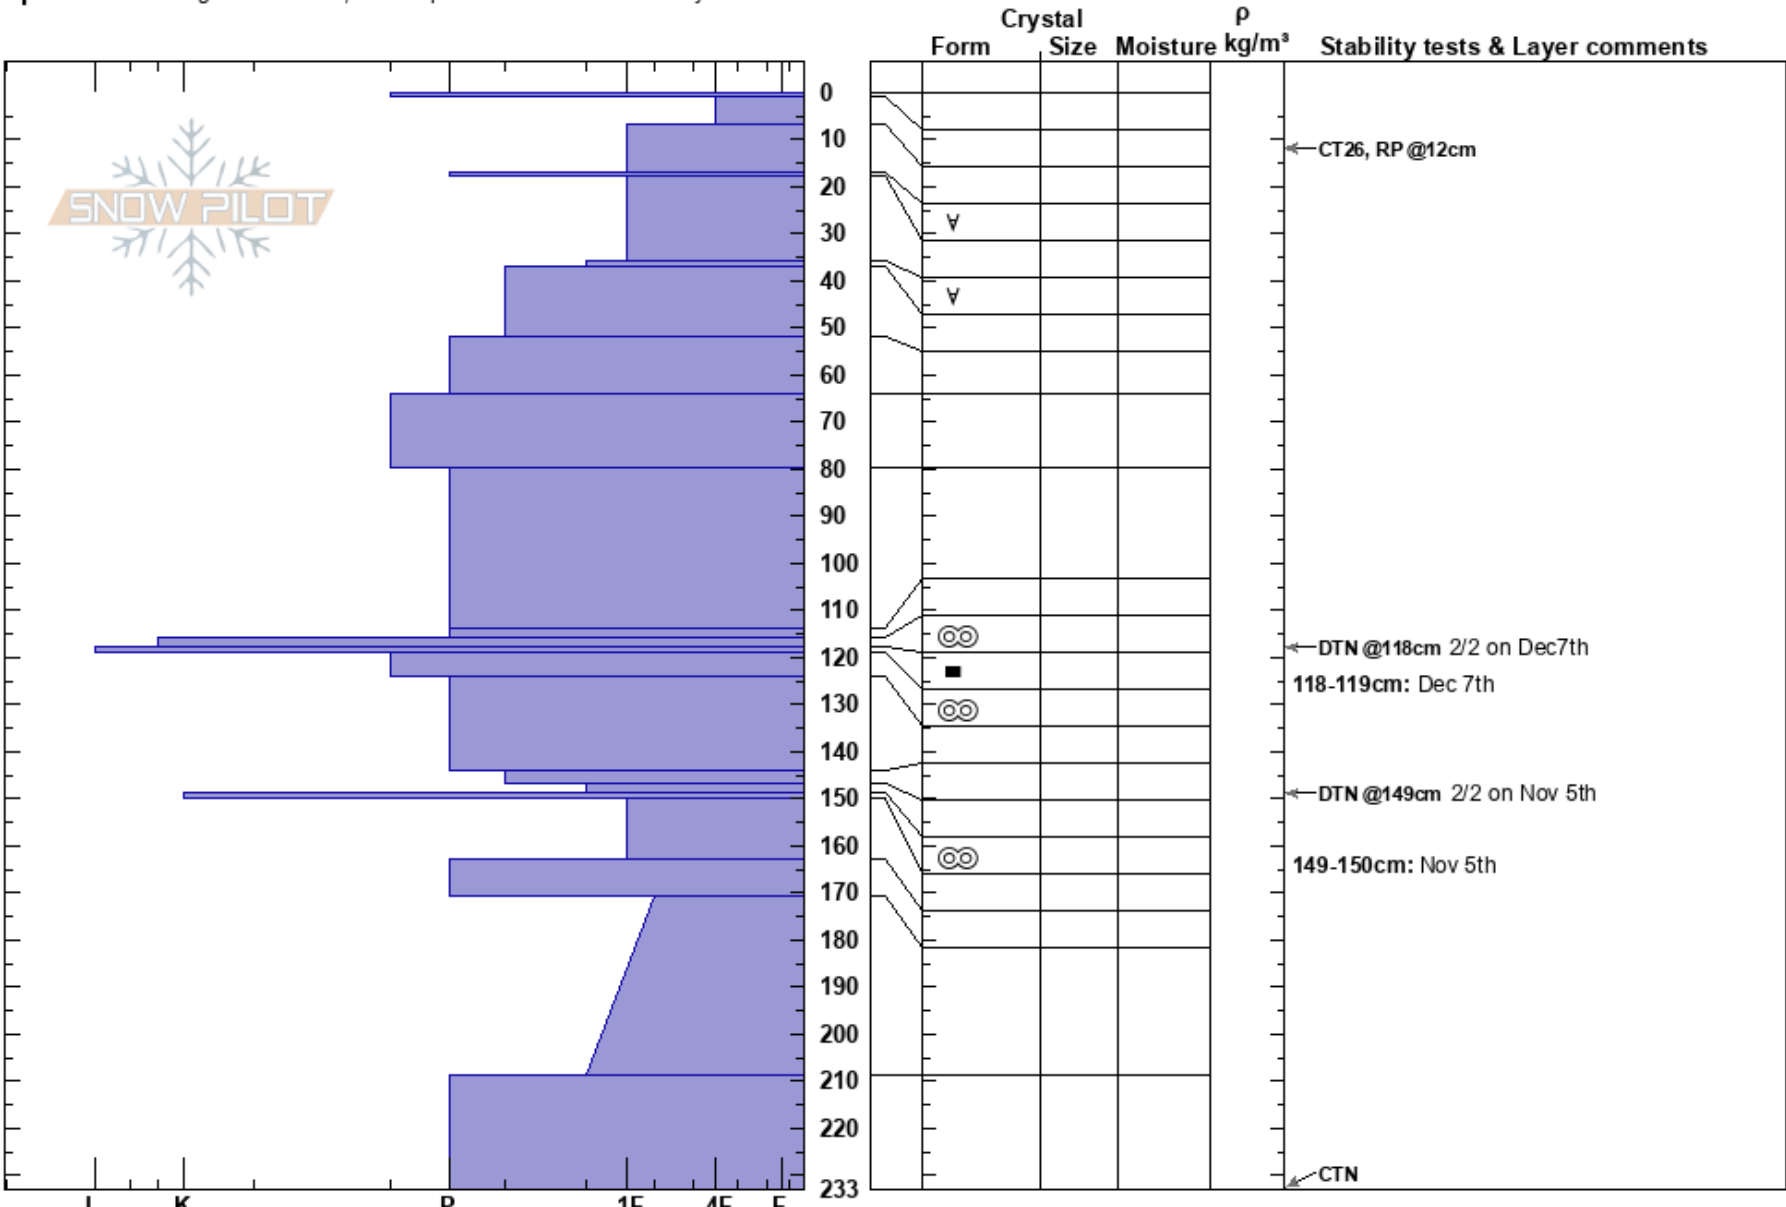

Boukra Pit #1
 Monashee Powder
 22/01/2021 - 09:45
 BC
Co-ord: 11U 399806W 5618253N
Elevation: 2241 m
Slope Angle: 17°
Aspect: N
Wind Loading:
Specifics: Pit dug in a Ski Area; Pit is representative of backcountry

Stability:
Air Temperature: -14°C
Sky Cover: CLR
Precipitation: NO
Wind: SW Light Breeze
HS:233
PF:15
Layer Notes:
 118-119cm: Dec 7th
 118-119cm: Problematic layer
 149-150cm: Nov 5th

Notes: Above Boukra Pick Up