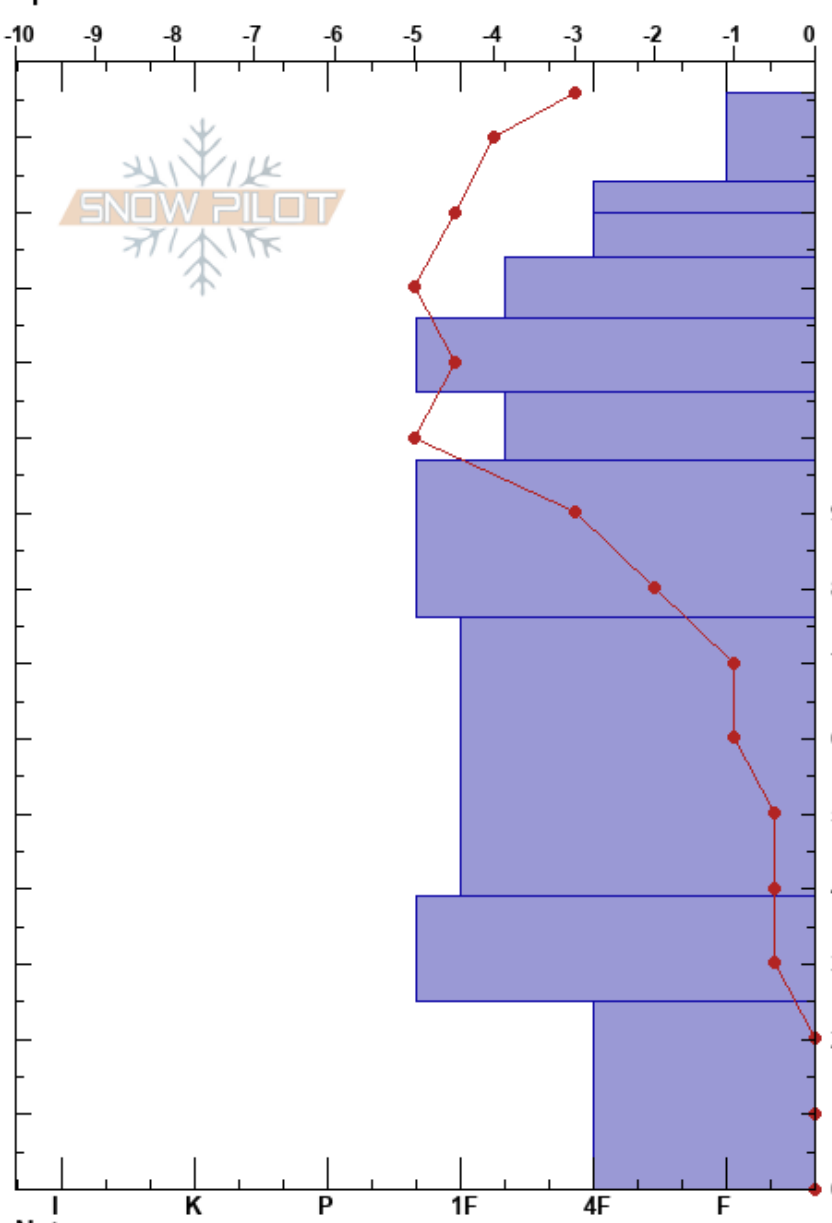

Top of Avalanche Bowl
 Teton Range
 WY
 Elevation: 9000 ft
 Aspect: NE
 Specifics:

Banks Gilberti
 01/22/2021 - 10:30am
 Co-ord:
 Slope Angle: 10°
 Wind Loading:

Stability:
 Air Temperature: -3°C
 Sky Cover: OVC
 Precipitation: S-1
 Wind:

Layer Notes:

Form	Crystal		ρ kg/m ³	Stability tests & Layer comments
	Size	Moisture		
*				← PST95/100 (Arr) @146cm
*	1			
/	1-2			← ECTN13 @134cm
/	1			← ECTN15 @130cm
/ (∅)	1(3)			
.	1-1.5			
∅	2-3			← ECTN28 @106cm
⊖	1-2			
⊖	3			
⊖	3			
⊖	3-5			