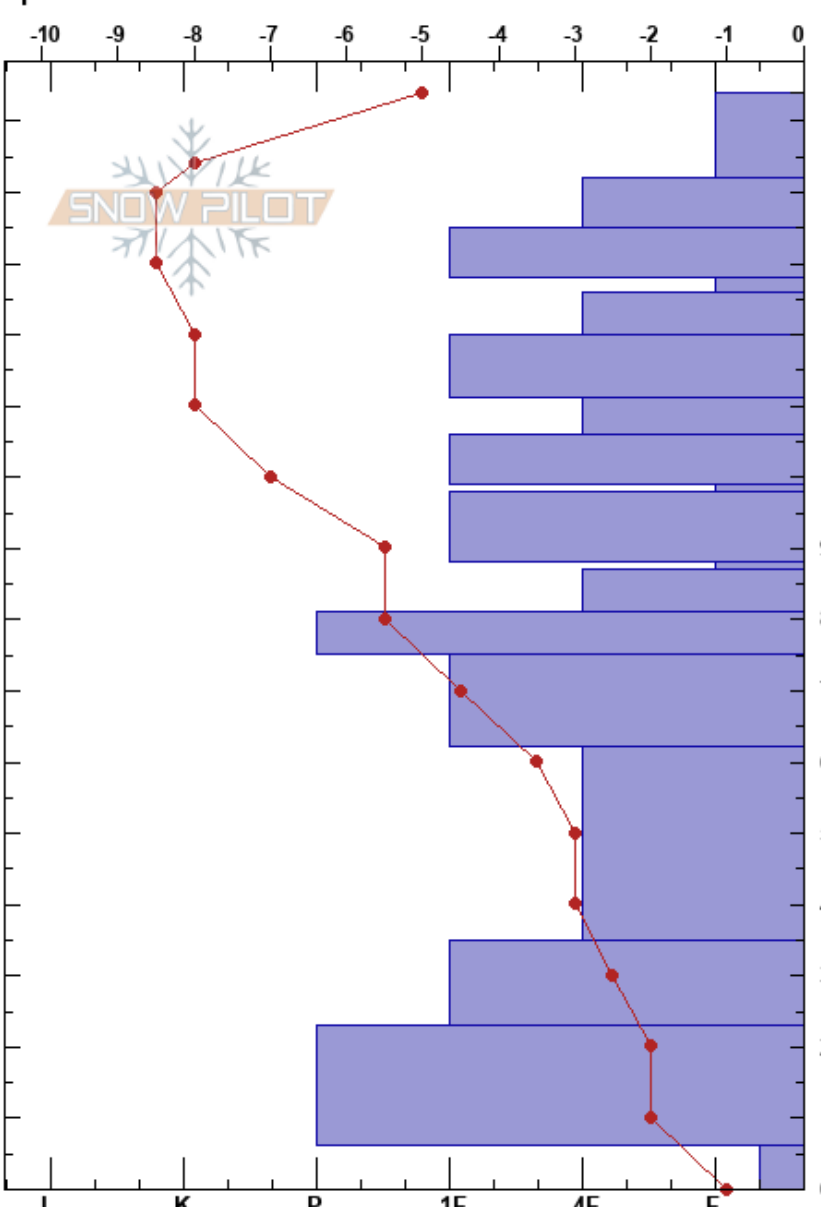

Top of Avalanche Bowl  
 Teton Range  
 WY  
 Elevation: 9050 ft  
 Aspect: NE  
 Specifics:

Tatum Whatford  
 01/22/2021 - 10:53am  
 Co-ord: 43.48201N, -110.95317W  
 Slope Angle: 15°  
 Wind Loading: no

Stability:  
 Air Temperature: -6.5°C  
 Sky Cover: X  
 Precipitation: S-1  
 Wind: Calm

HS: 154  
 PF: 30  
 PS: 13  
 128-126cm: Problematic layer

Form	Crystal Size	Moisture	$\rho$ kg/m <sup>3</sup>	Stability tests & Layer comments
+r	0.5			
/	0.5			
•	0.5			
∇	6-15			← ECTP12 @128cm
⊖	0.5			← PST23/100 (End) @128cm
⊖	0.5			
⊖	1			
∇				← PST47/100 (End) @99cm
⊖	1			
∇				
□	1			
•	0.5			
⊖	1			
□	2			
□	1			
⊖	1			
□	2-3			