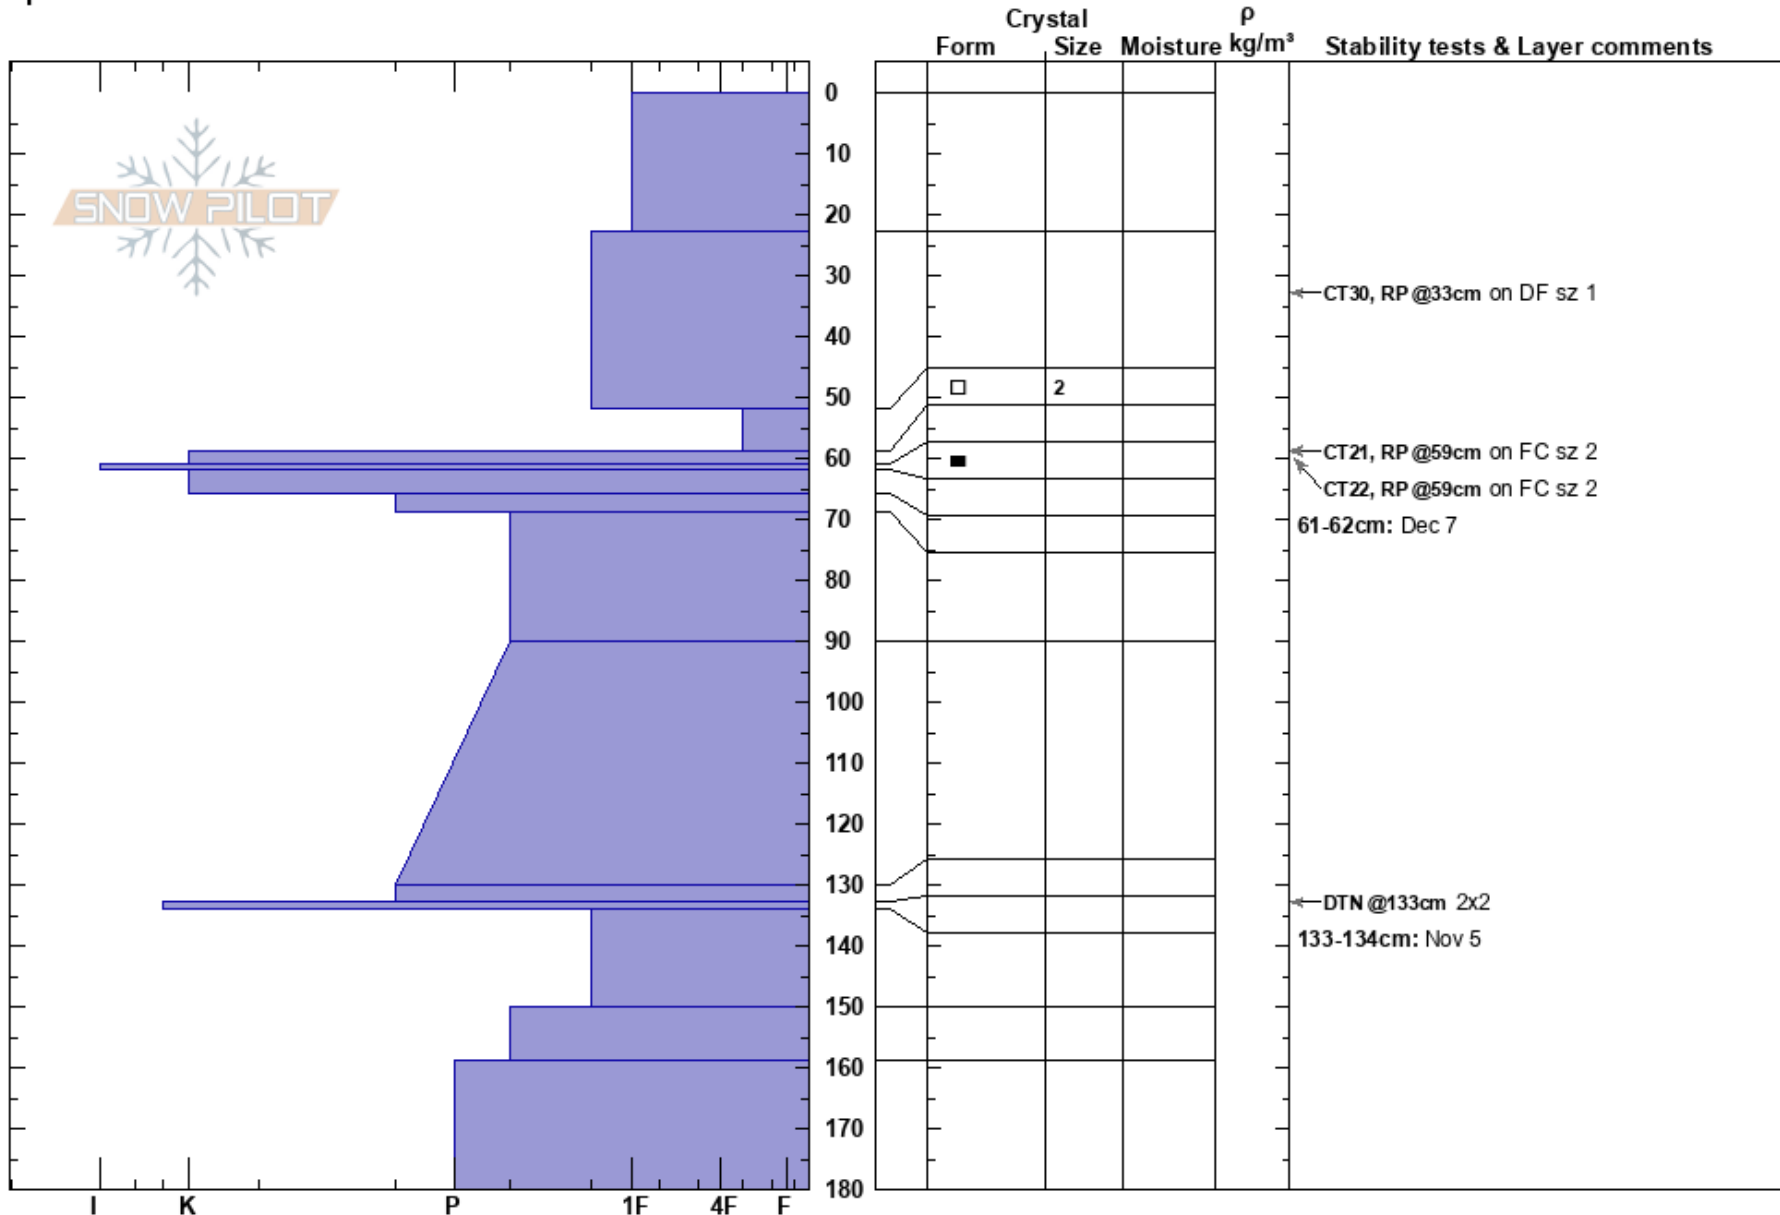

Boukra 2
 Alsek Range
 BC
 Elevation: 2260 m
 Aspect: NW
 Specifics:

Monashee Powder
 22/01/2021 - 11:30
 Co-ord:
 Slope Angle: 25°
 Wind Loading:

Stability: HS:182
 Air Temperature: -12.8°C PF:15
 Sky Cover: CLR
 Precipitation: NO
 Wind: W Light Breeze

Layer Notes:
 52-59cm: Problematic layer
 61-62cm: Dec 7
 133-134cm: Nov 5

Notes: