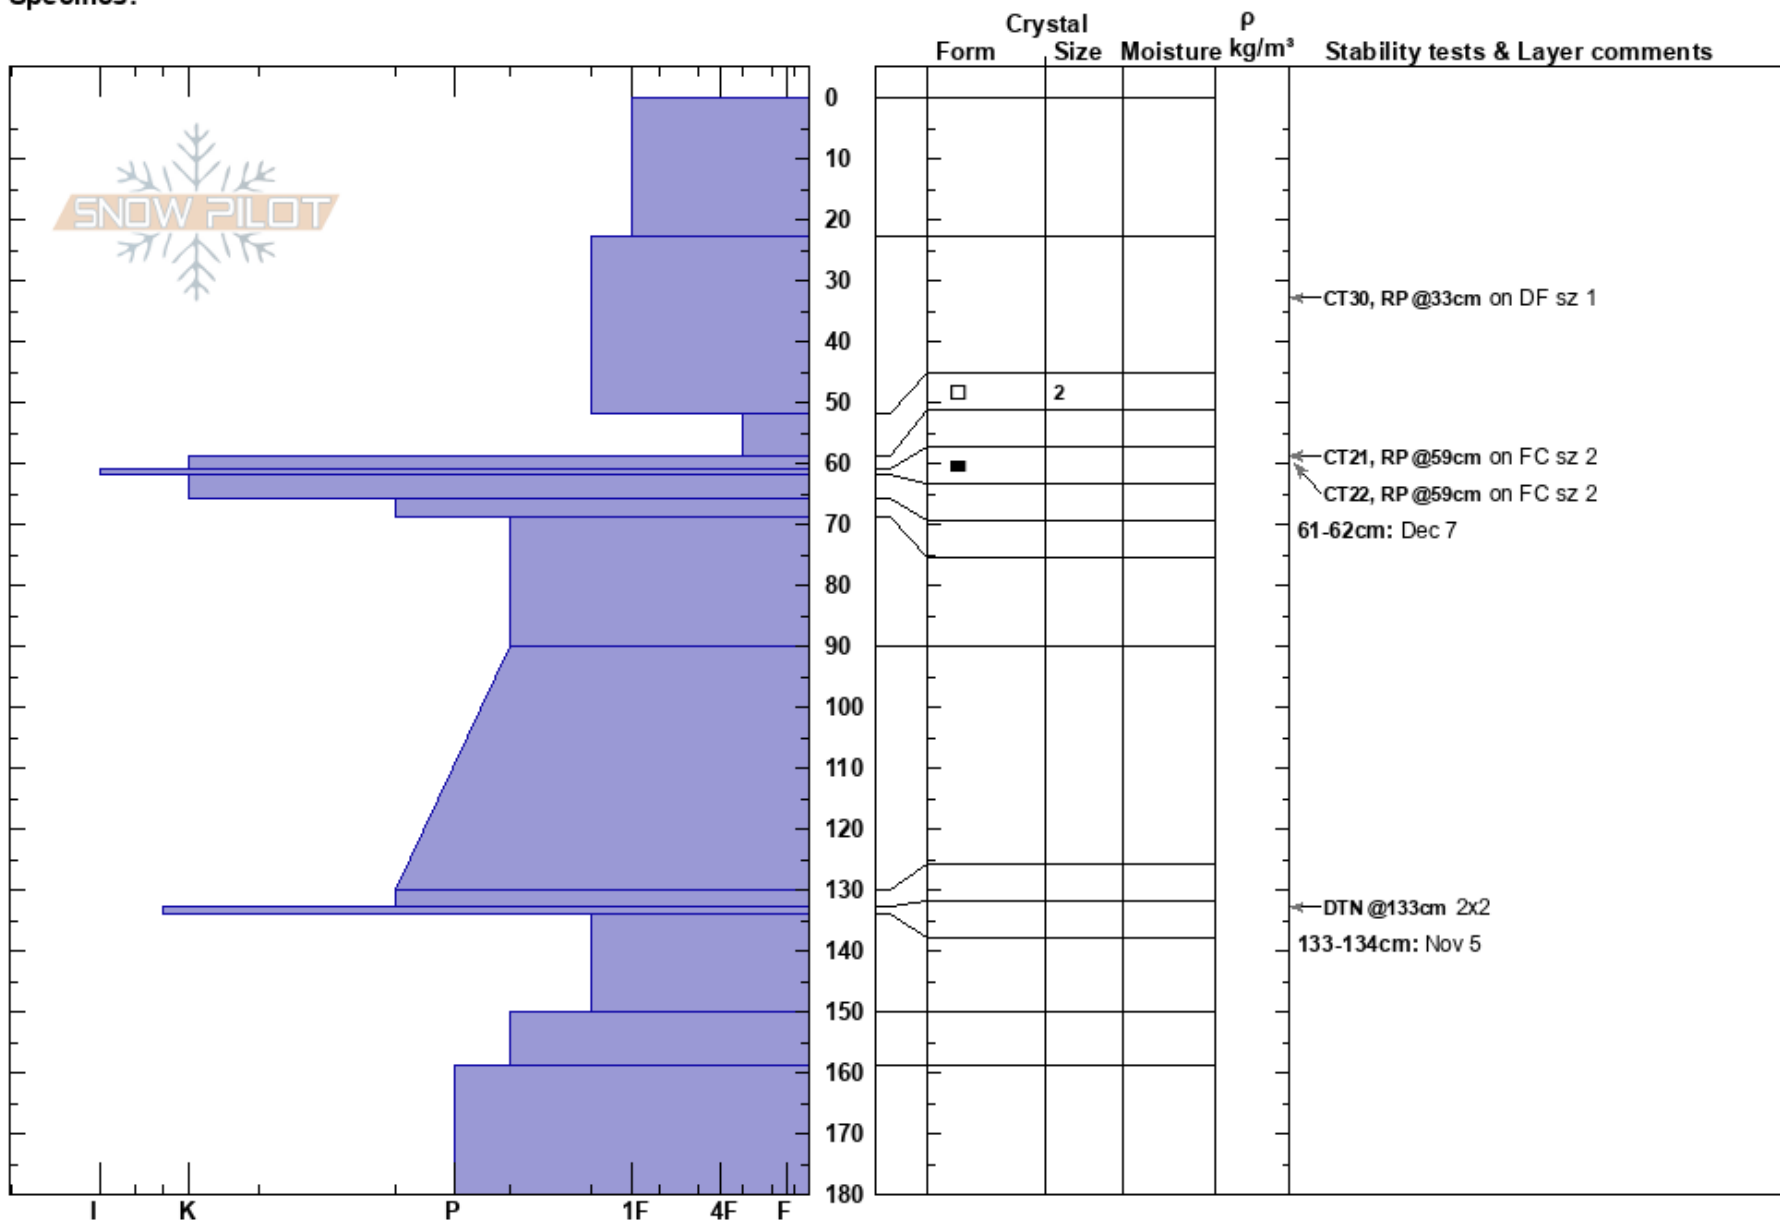

Boukra 2  
 Alsek Range  
 BC  
 Elevation: 2260 m  
 Aspect: NW  
 Specifics:

Monashee Powder  
 22/01/2021 - 11:30  
 Co-ord:  
 Slope Angle: 25°  
 Wind Loading:

Stability: HS:182  
 Air Temperature: -12.8°C PF:15  
 Sky Cover: CLR  
 Precipitation: NO  
 Wind: W Light Breeze

Layer Notes:  
 52-59cm: Problematic layer  
 61-62cm: Dec 7  
 133-134cm: Nov 5

Notes: