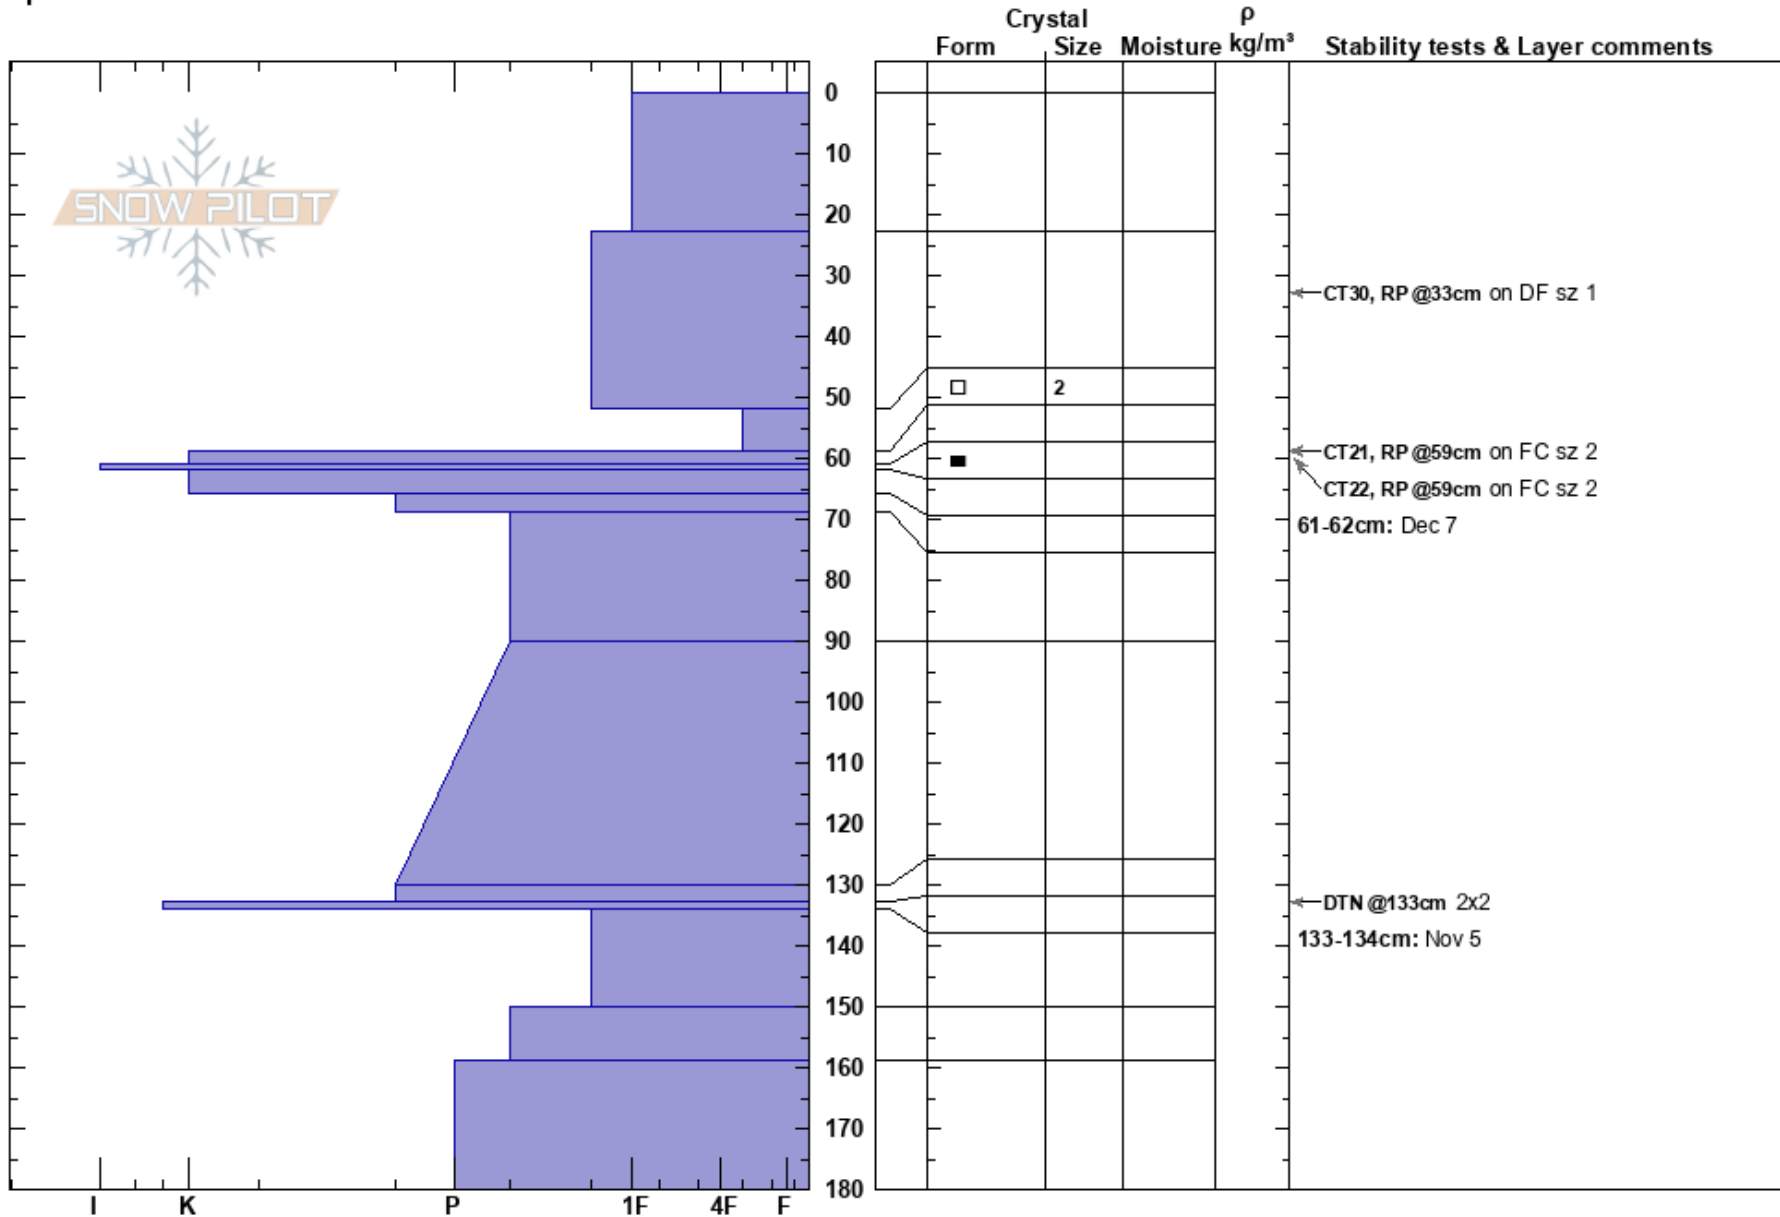

Boukra 2
 Alsek Range
 BC
 Elevation: 2260 m
 Aspect: NW
 Specifics:

Monashee Powder
 22/01/2021 - 11:30
 Co-ord:
 Slope Angle: 25°
 Wind Loading:

Stability: HS:182
 Air Temperature: -12.8°C PF:15
 Sky Cover: CLR
 Precipitation: NO
 Wind: W Light Breeze

Layer Notes:
 52-59cm: Problematic layer
 61-62cm: Dec 7
 133-134cm: Nov 5

Notes: