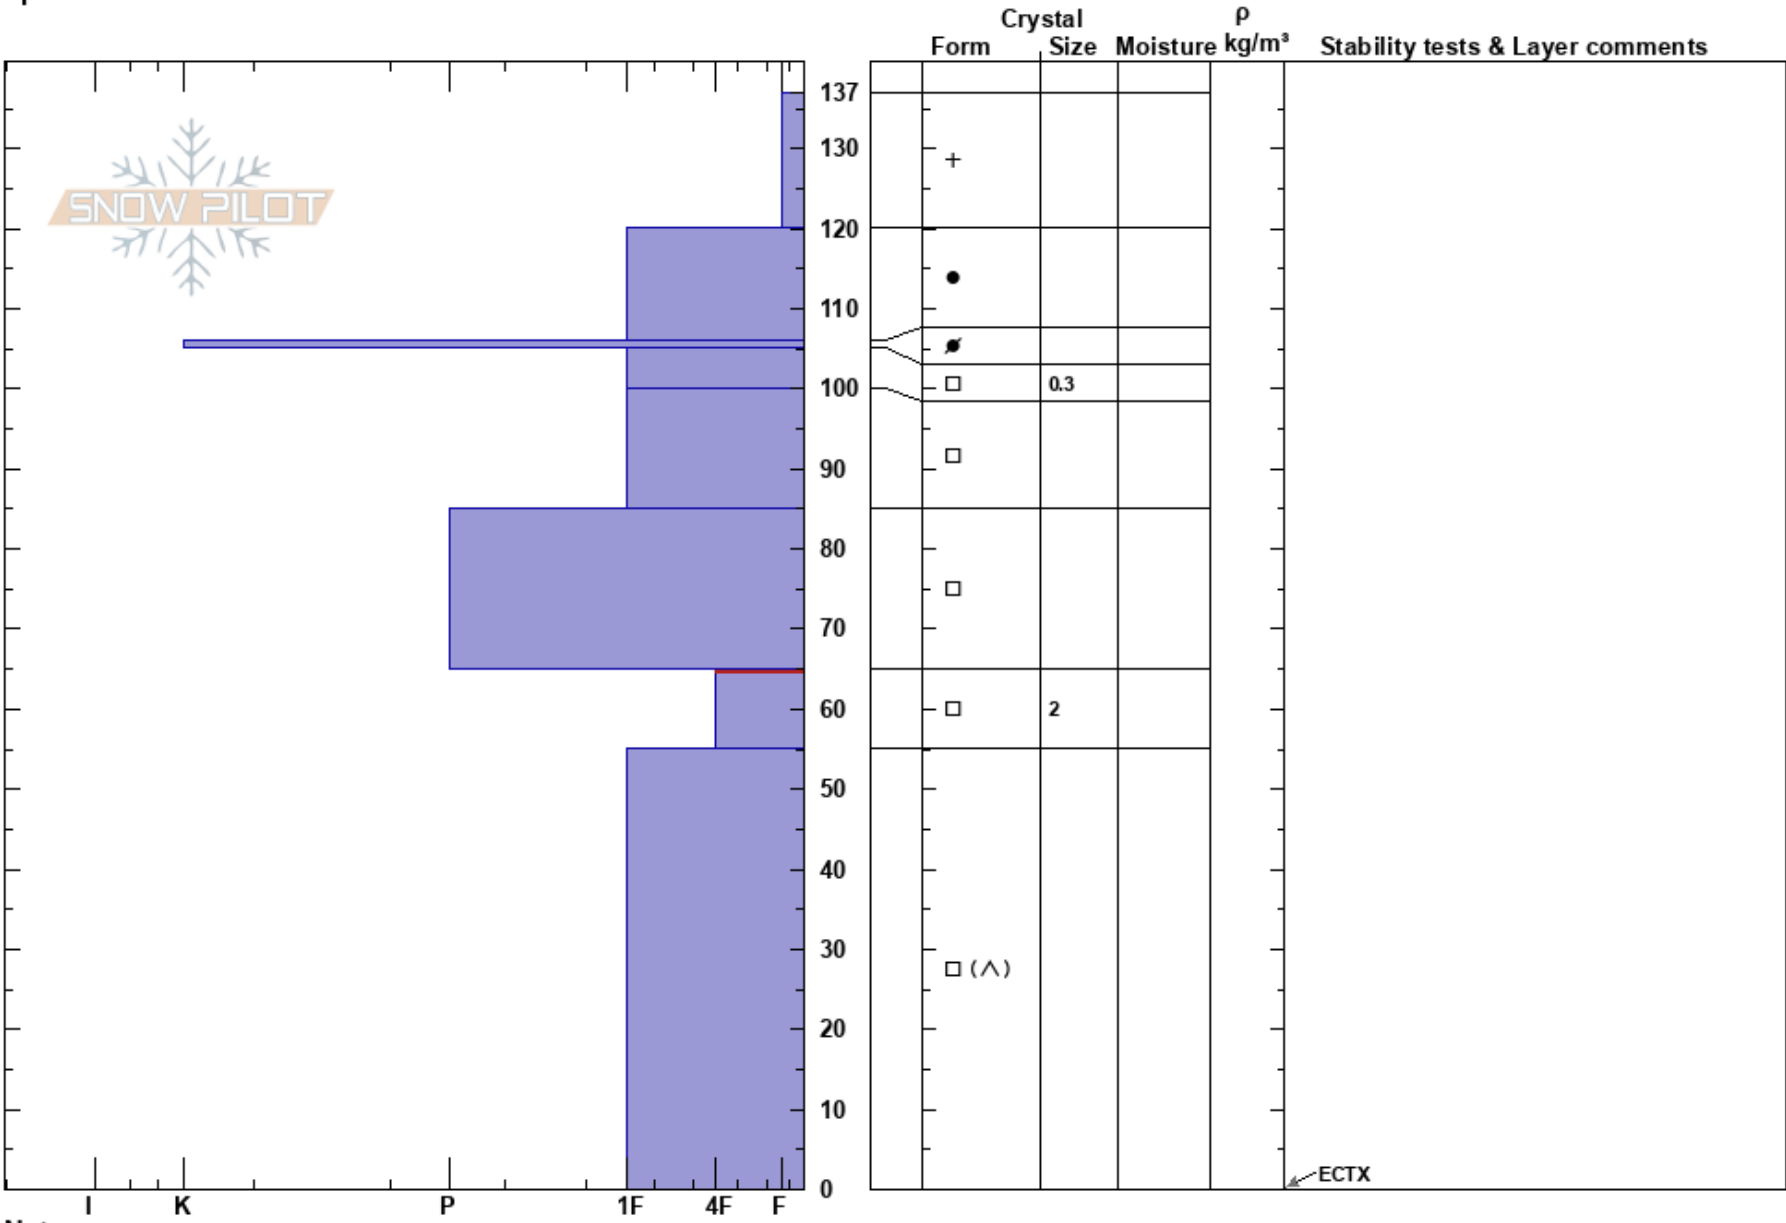

Dry Gulch NTL
 Front Range
 CO
Elevation: 11743 ft
Aspect: 100°
Specifics:

Jason Konigsberg
 01/22/2021 - 1:00pm
Co-ord: 39.69425N, -105.89091W
Slope Angle:
Wind Loading:

Stability:
Air Temperature:
Sky Cover:
Precipitation:
Wind:

HS: 137
 65-55cm: Problematic layer

Notes: