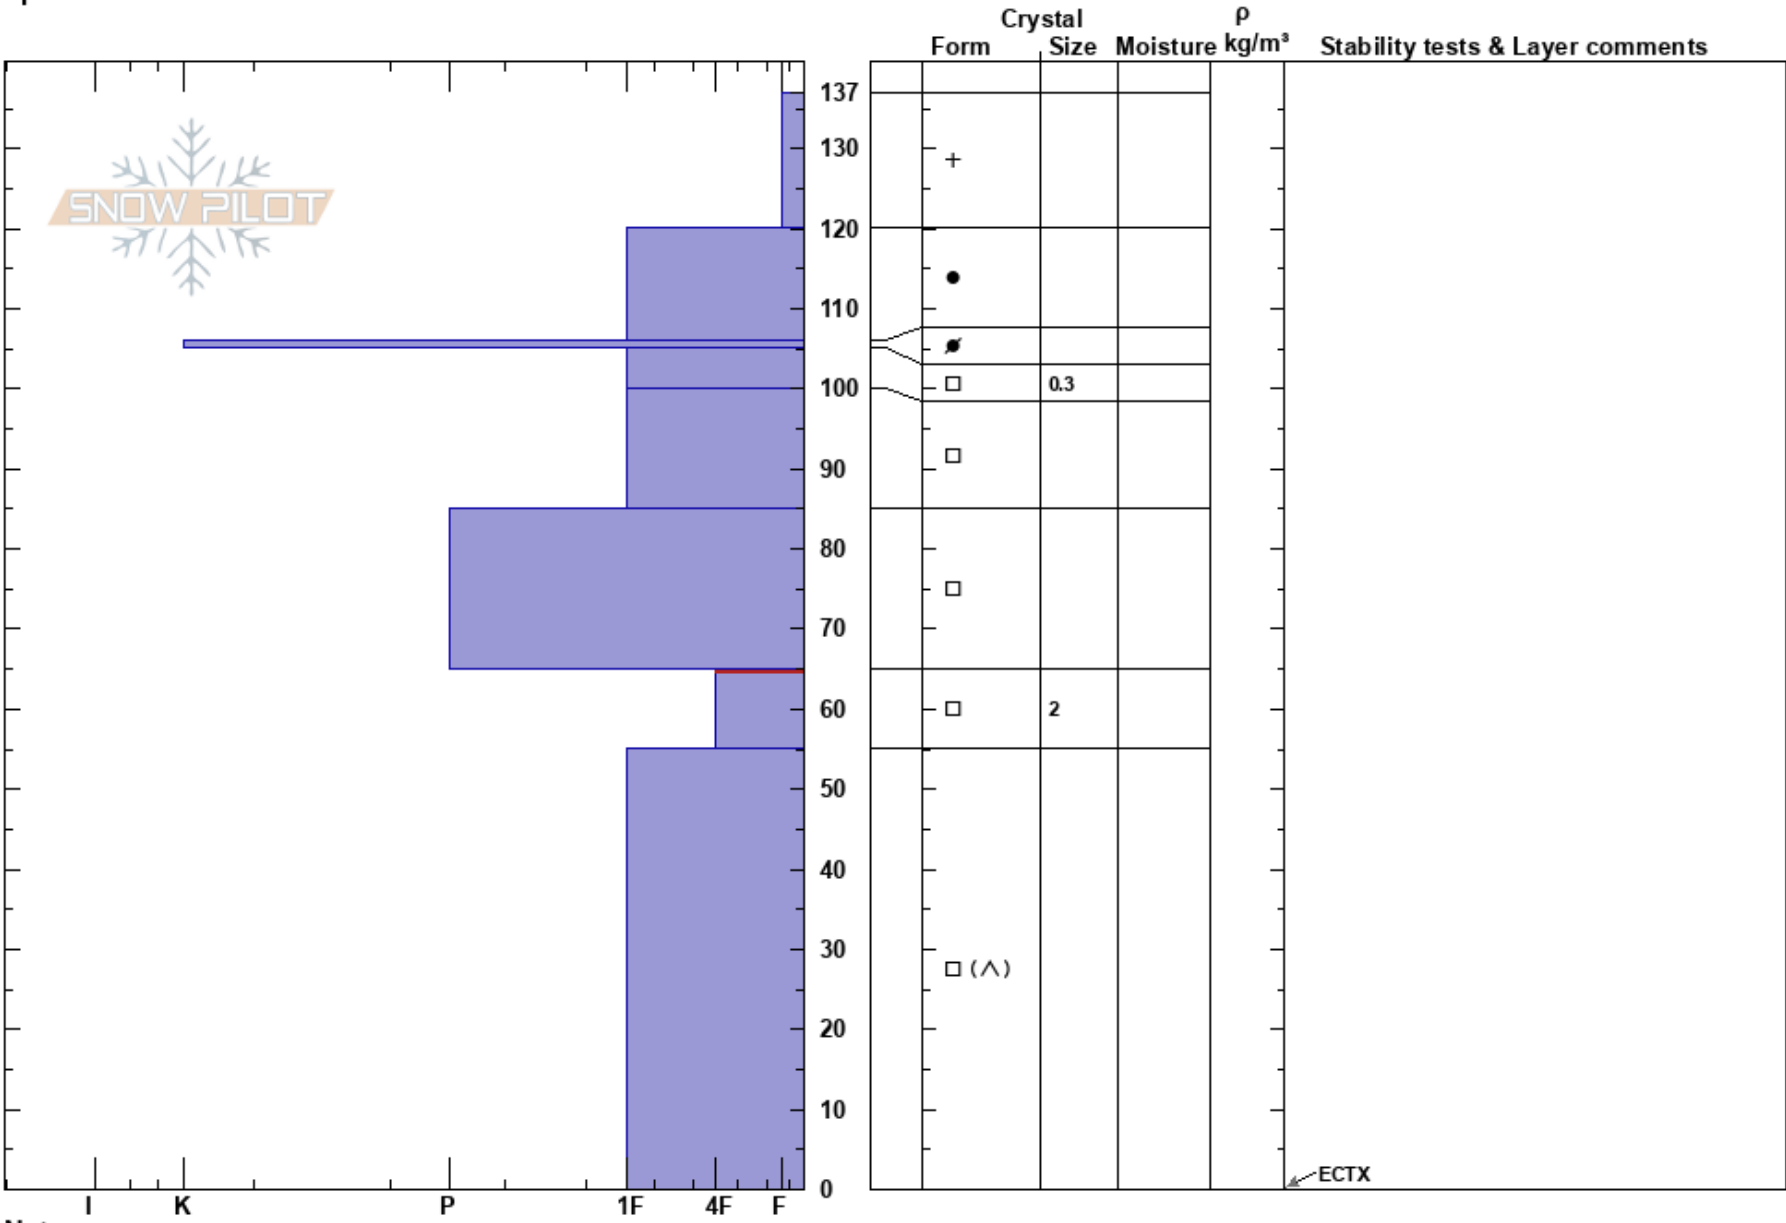

Dry Gulch NTL
 Front Range
 CO
Elevation: 11743 ft
Aspect: 100°
Specifics:

Jason Konigsberg
 01/22/2021 - 1:00pm
Co-ord: 39.69425N, -105.89091W
Slope Angle:
Wind Loading:

Stability:
Air Temperature:
Sky Cover:
Precipitation:
Wind:

HS: 137
 65-55cm: Problematic layer

Notes:

I K P 1F 4F F

ECTX