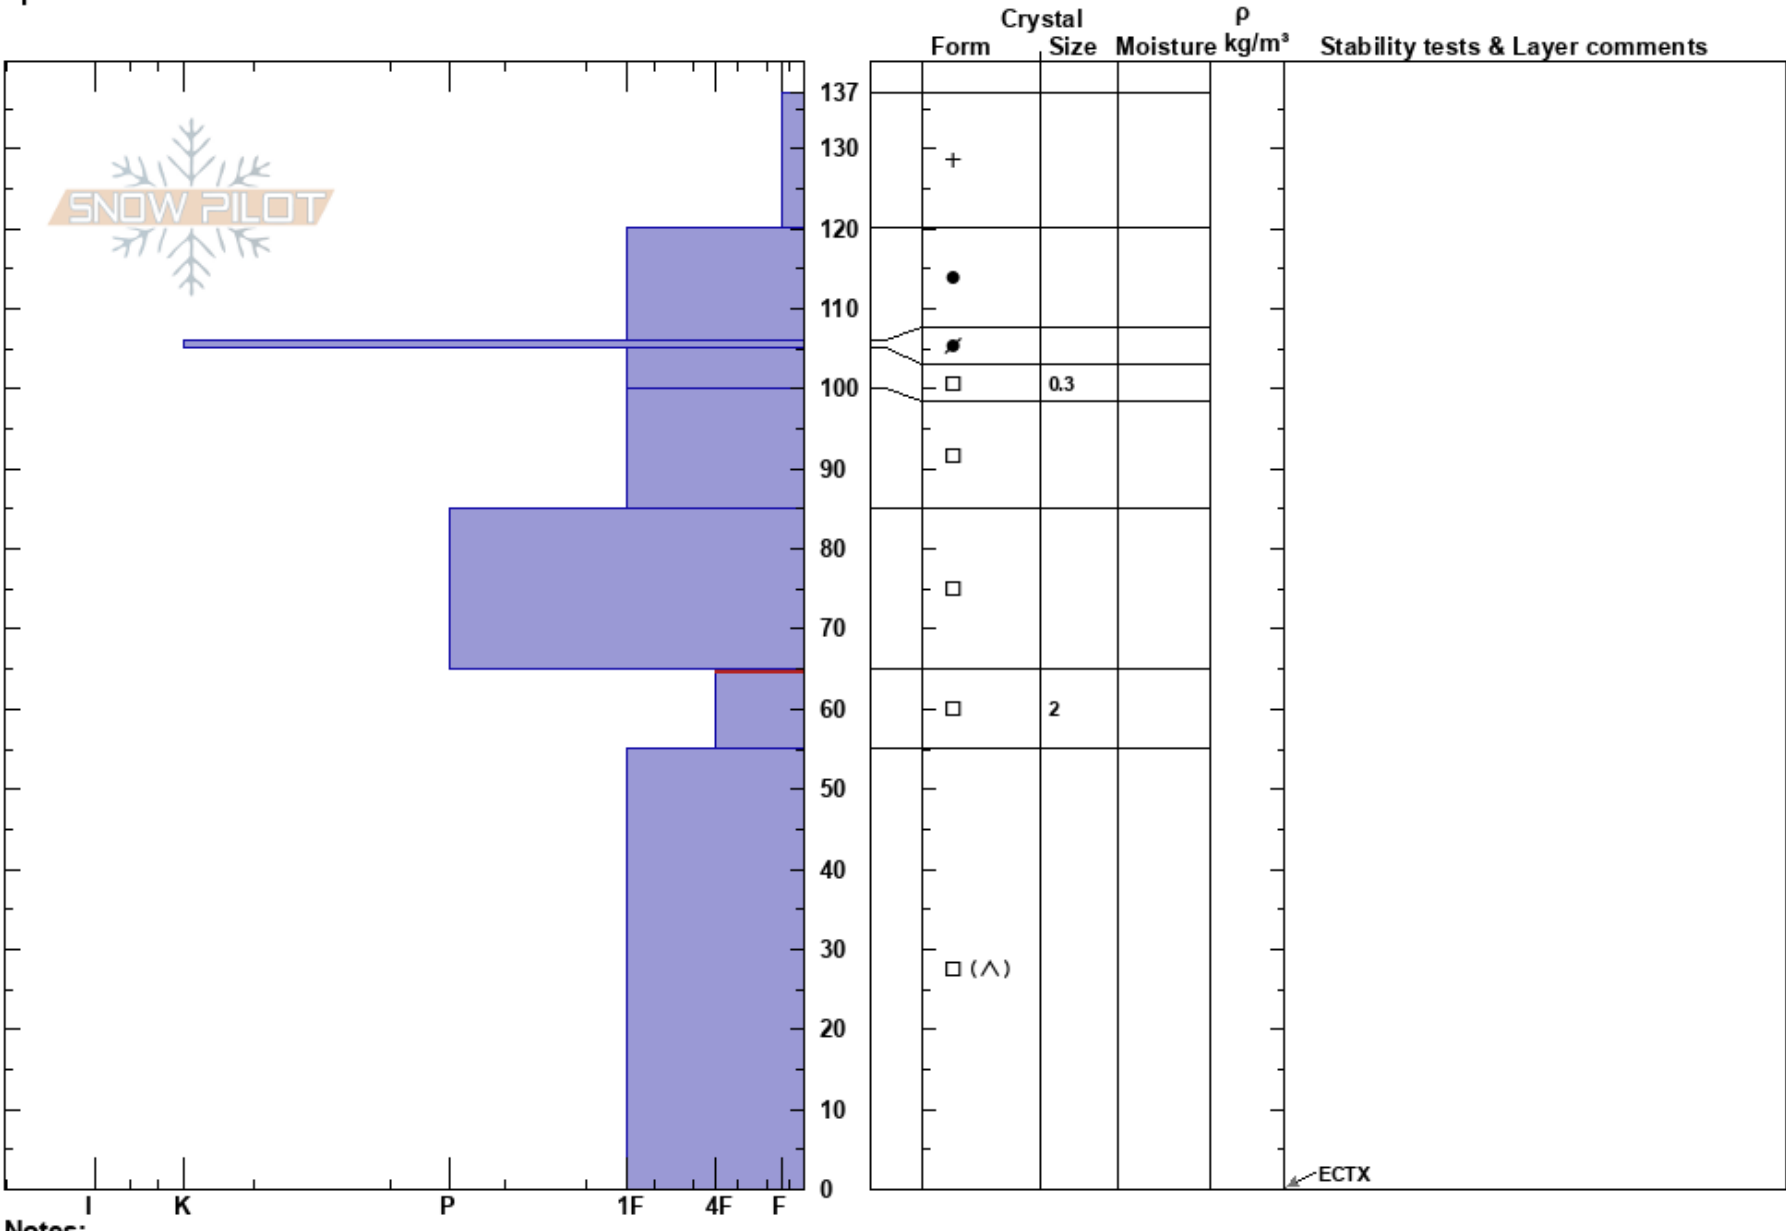

Dry Gulch NTL
 Front Range
 CO
Elevation: 11743 ft
Aspect: 100°
Specifics:

Jason Konigsberg
 01/22/2021 - 1:00pm
Co-ord: 39.69425N, -105.89091W
Slope Angle:
Wind Loading:

Stability:
Air Temperature:
Sky Cover:
Precipitation:
Wind:

HS: 137
 65-55cm: Problematic layer

Notes: