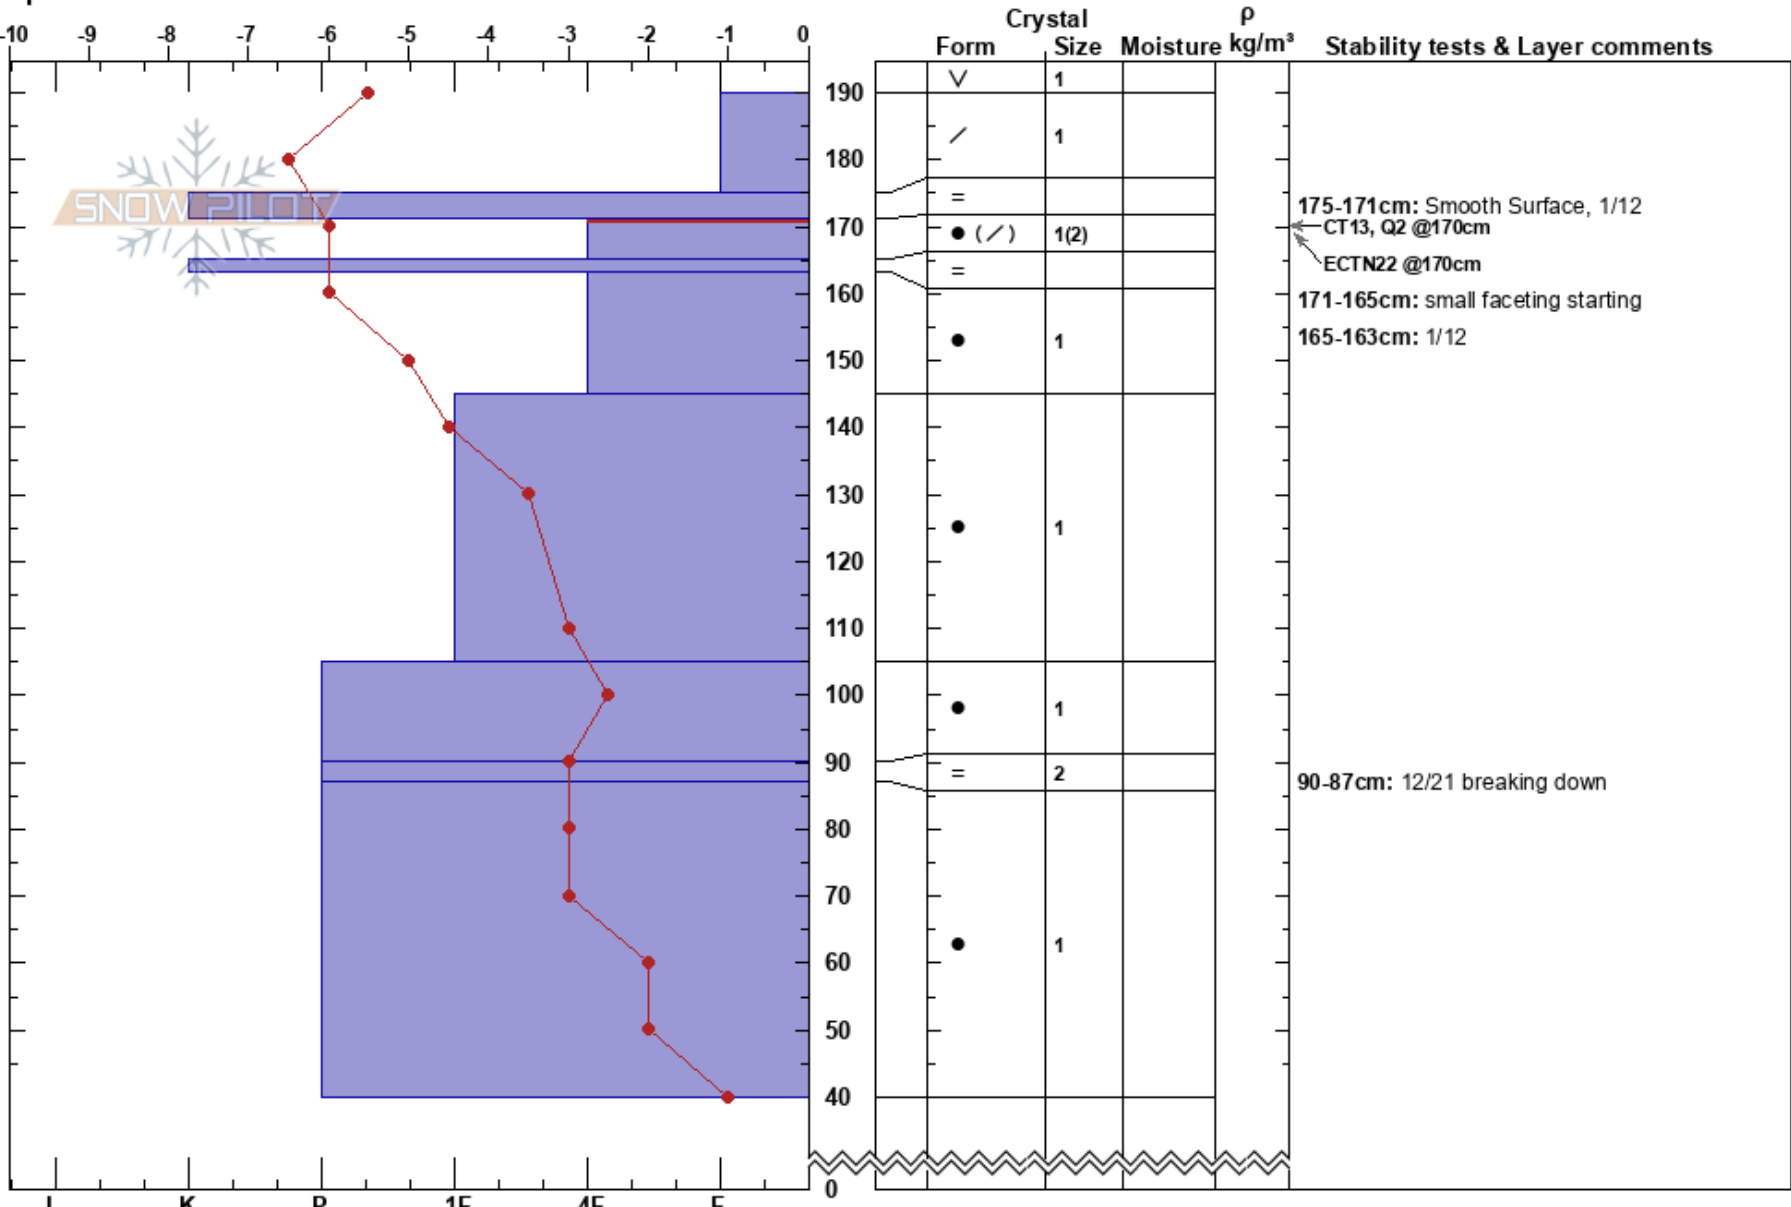

Brimstone  
 Bitterroot  
 MT  
 Elevation: 5600 ft  
 Aspect: 90°  
 Specifics:

Melissa Hendrickson  
 01/21/2021 - 10:30am  
 Co-ord: 47.47673N, -115.62209W  
 Slope Angle: 37°  
 Wind Loading: no

Stability: Very Good  
 Air Temperature: -1°C  
 Sky Cover: CLR  
 Precipitation: NO  
 Wind: SW Calm

HS: 190  
 PF: 15  
 PS: 15  
 175-171cm: Smooth Surface, 1/12  
 171-165cm: small faceting starting  
 171-165cm: Problematic layer  
 165-163cm: 1/12  
 90-87cm: 12/21 breaking down

Notes: We dug at a low enough elevation to only see 2 rain crusts from 1/12 vs the 4 at 6000'