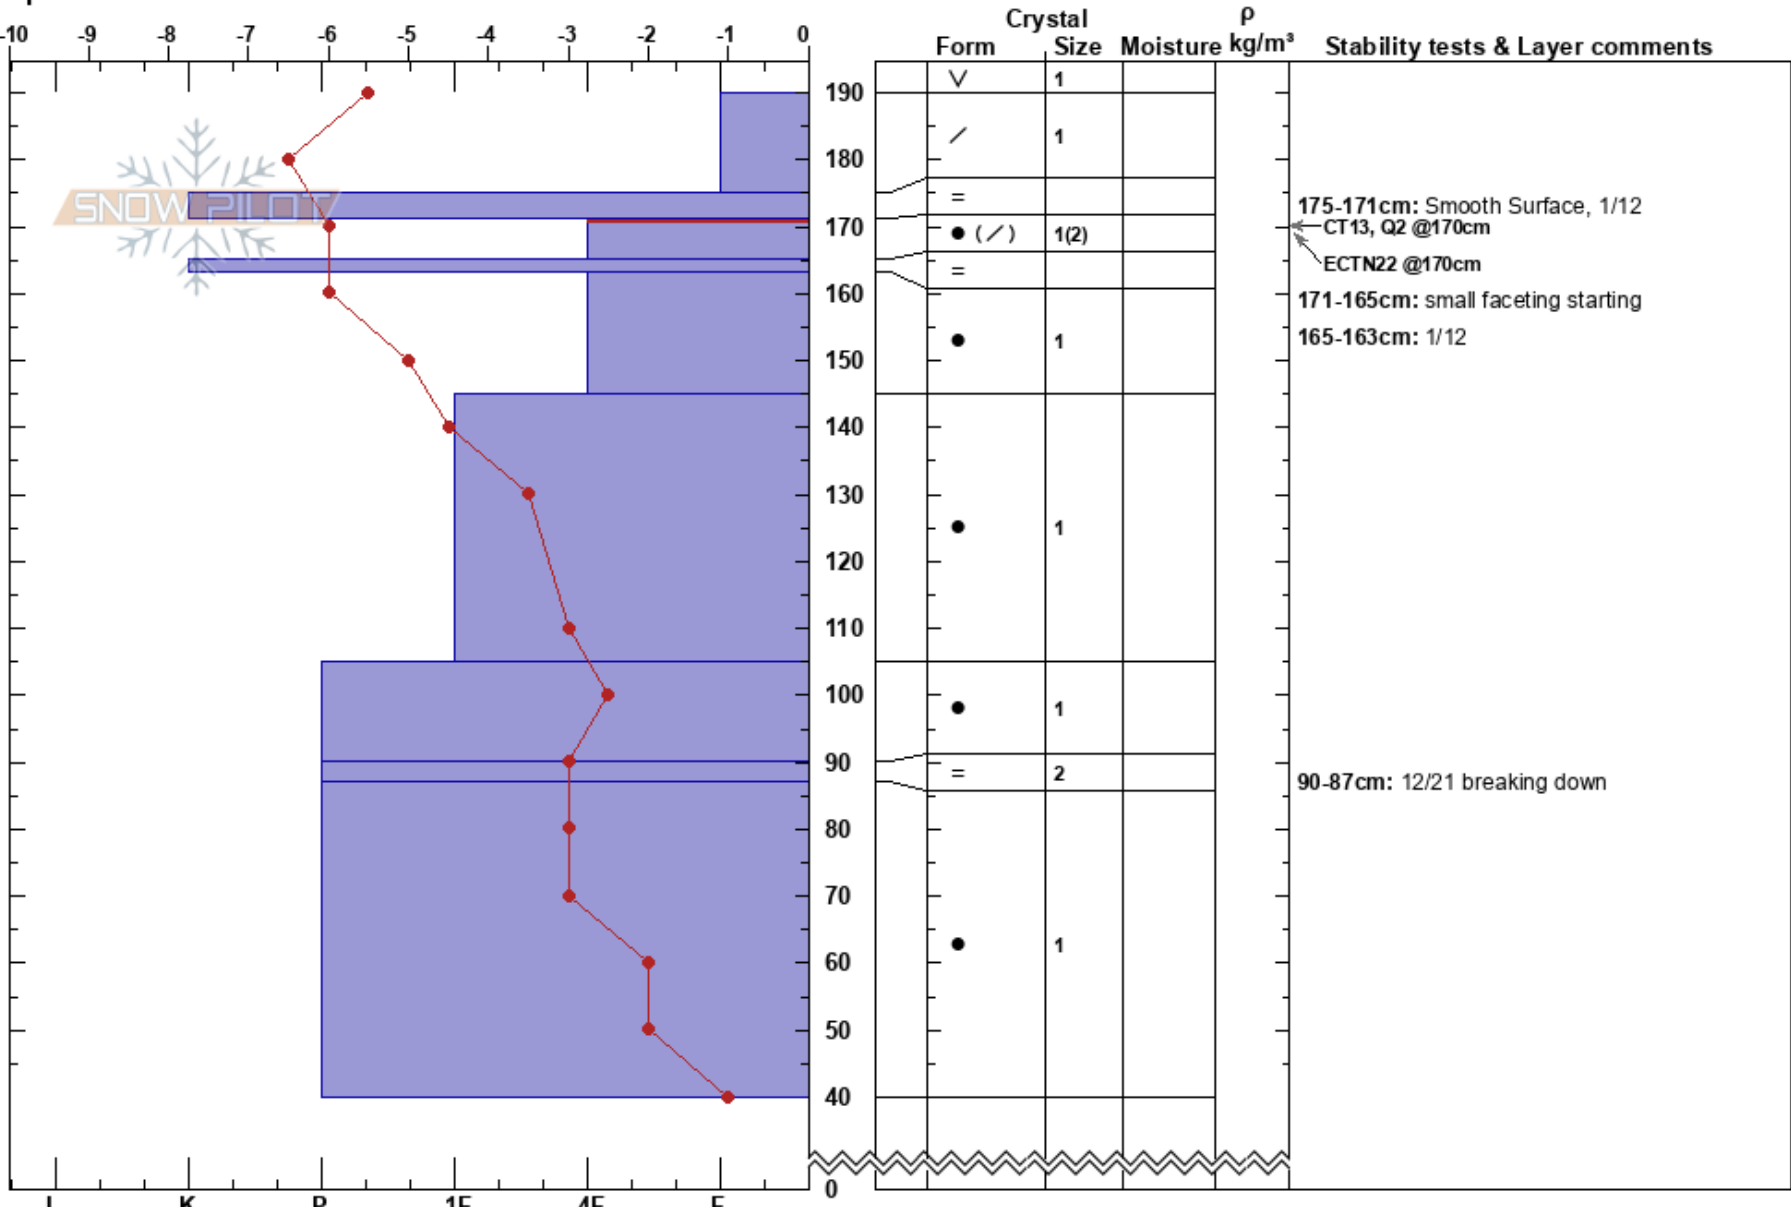

Brimstone  
 Bitterroot  
 MT  
 Elevation: 5600 ft  
 Aspect: 90°  
 Specifics:

Melissa Hendrickson  
 01/21/2021 - 10:30am  
 Co-ord: 47.47673N, -115.62209W  
 Slope Angle: 37°  
 Wind Loading: no

Stability: Very Good  
 Air Temperature: -1°C  
 Sky Cover: CLR  
 Precipitation: NO  
 Wind: SW Calm

HS: 190  
 PF: 15  
 PS: 15  
 Layer Notes:  
 175-171cm: Smooth Surface, 1/12  
 171-165cm: small faceting starting  
 171-165cm: Problematic layer  
 165-163cm: 1/12  
 90-87cm: 12/21 breaking down

Notes: We dug at a low enough elevation to only see 2 rain crusts from 1/12 vs the 4 at 6000'