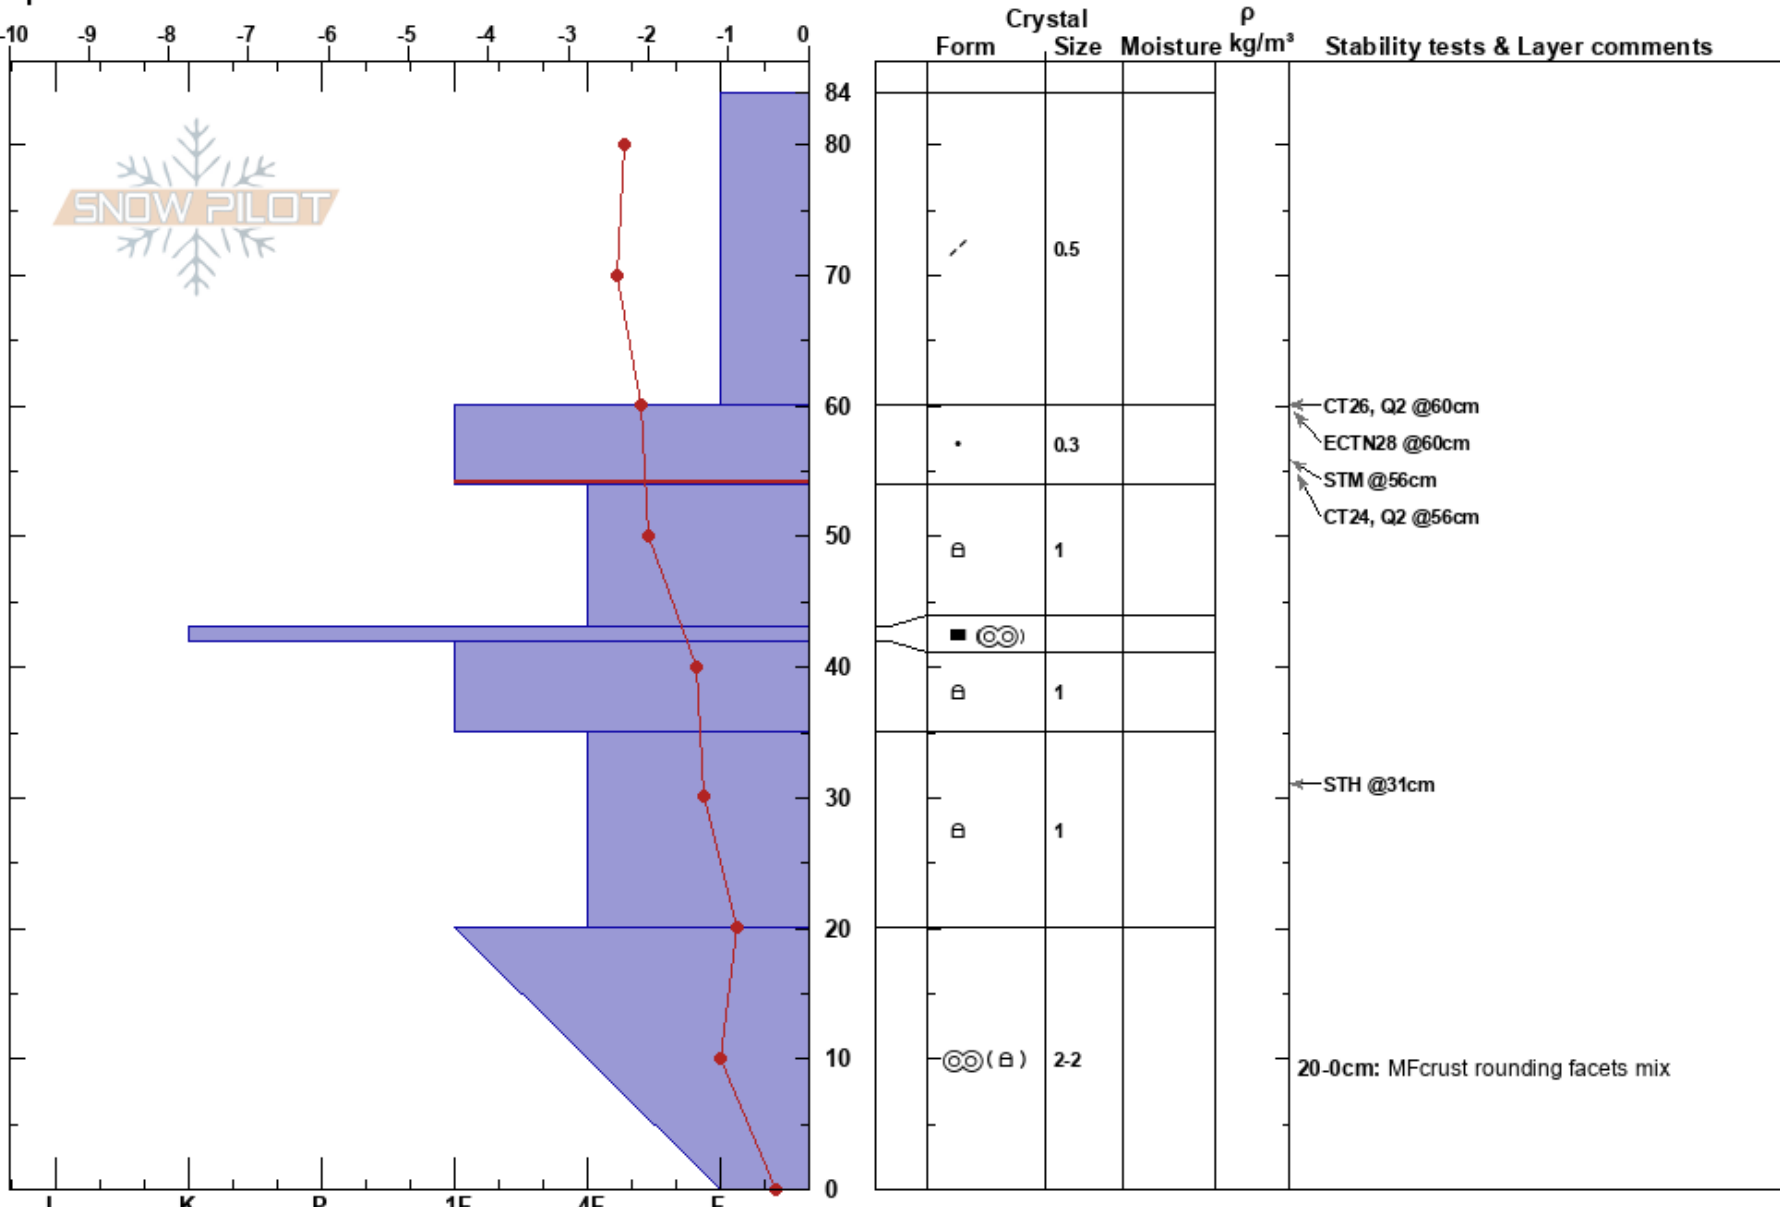

Glen Alps, Anchorage
 Chugach Range
 AK
 Elevation: 2532 ft
 Aspect: 30°
 Specifics:

Joseph Kurtak
 01/20/2021 - 2:30pm
 Co-ord: 61.09466N, -149.66637W
 Slope Angle: 15°
 Wind Loading: yes

Stability:
 Air Temperature: -1.1°C
 Sky Cover: SCT
 Precipitation: NO
 Wind: SE Strong

HS:84
 PF:15
 PS:10
 Layer Notes:
 60-54cm: Problematic layer
 20-0cm: MFcrust rounding facets mix

Notes: Pit dug at treeline on NE aspect of Flattop Mtn. Wind 10-15mph, G18. Blowing snow was filling in pit during observations