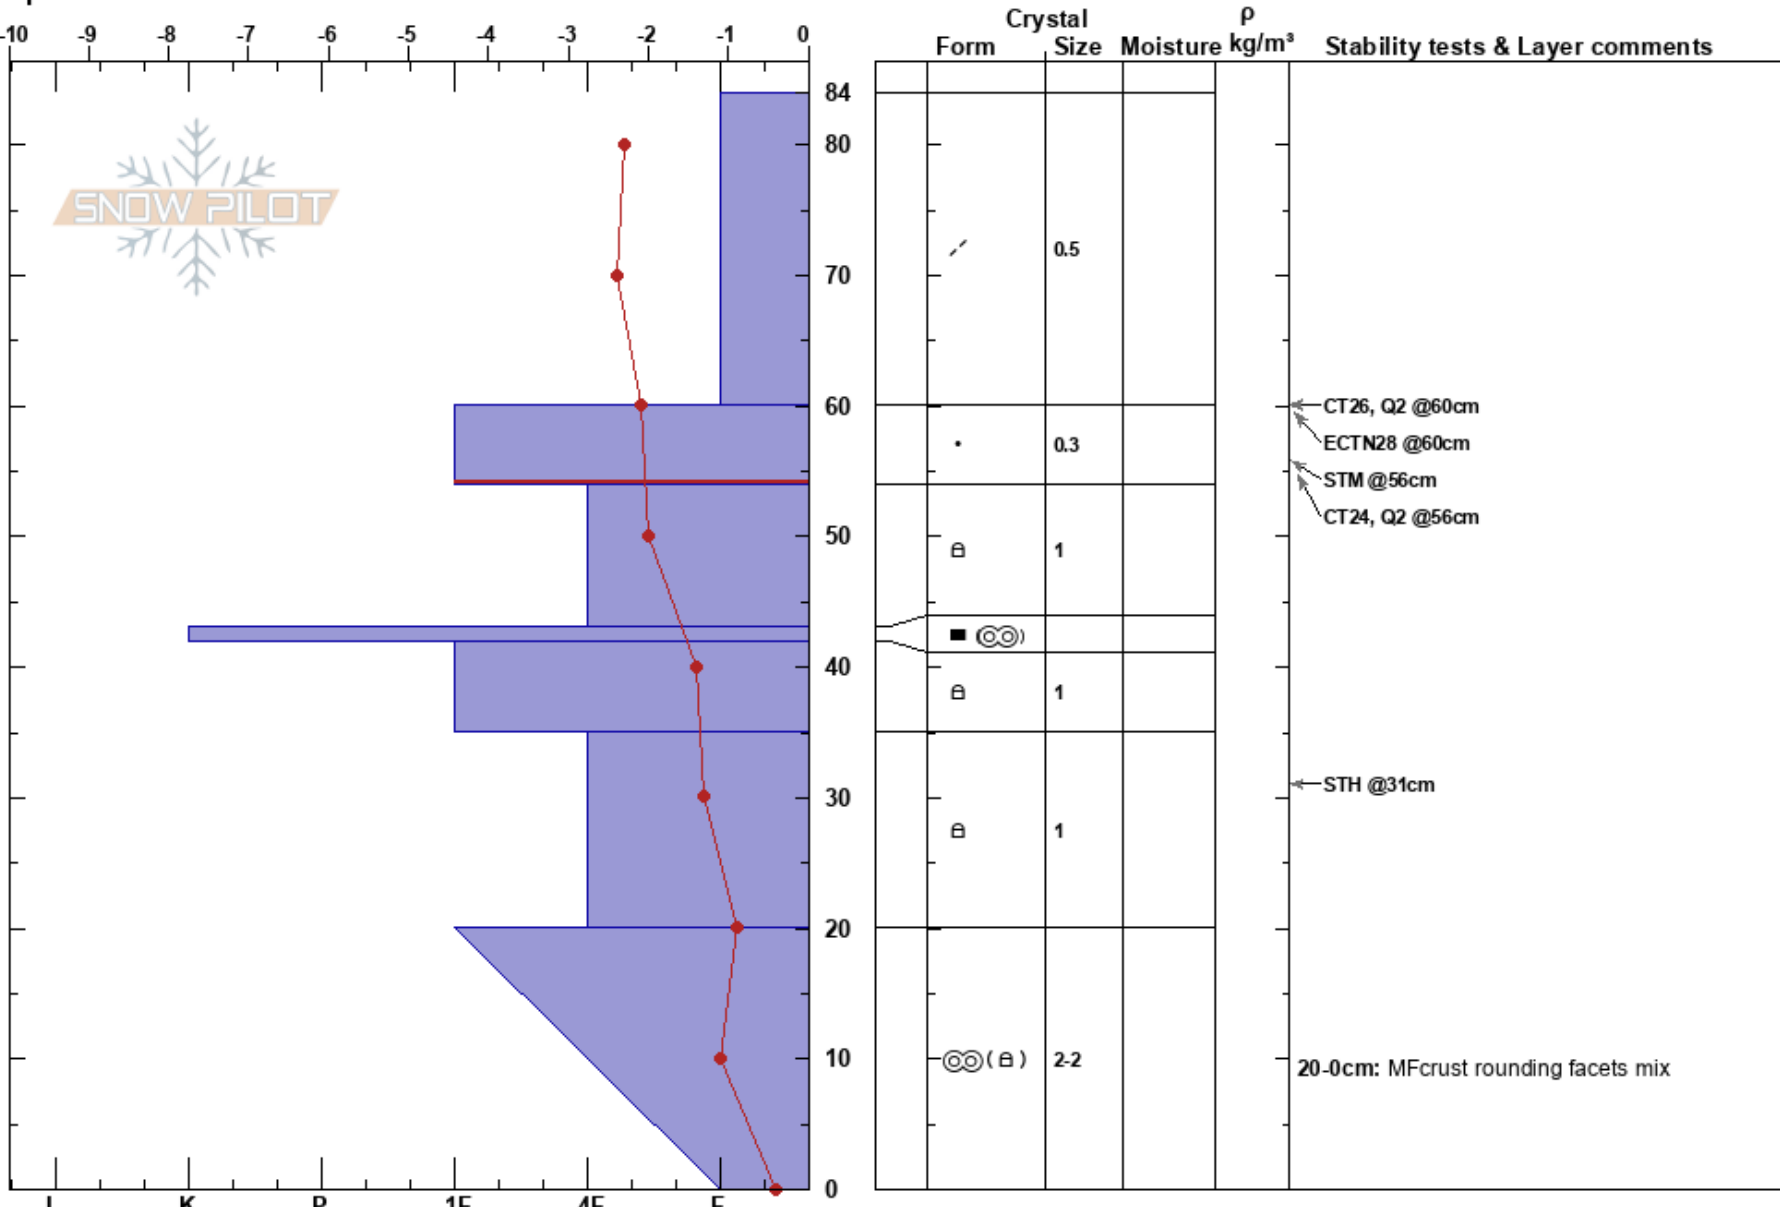

Glen Alps, Anchorage
 Chugach Range
 AK
 Elevation: 2532 ft
 Aspect: 30°
 Specifics:

Joseph Kurtak
 01/20/2021 - 2:30pm
 Co-ord: 61.09466N, -149.66637W
 Slope Angle: 15°
 Wind Loading: yes

Stability: **HS:84**
 Air Temperature: -1.1°C
 Sky Cover: SCT
 Precipitation: NO
 Wind: SE Strong

PF:15
PS:10
 60-54cm: Problematic layer
 20-0cm: MFcrust rounding facets mix

Notes: Pit dug at treeline on NE aspect of Flattop Mtn. Wind 10-15mph, G18. Blowing snow was filling in pit during observations