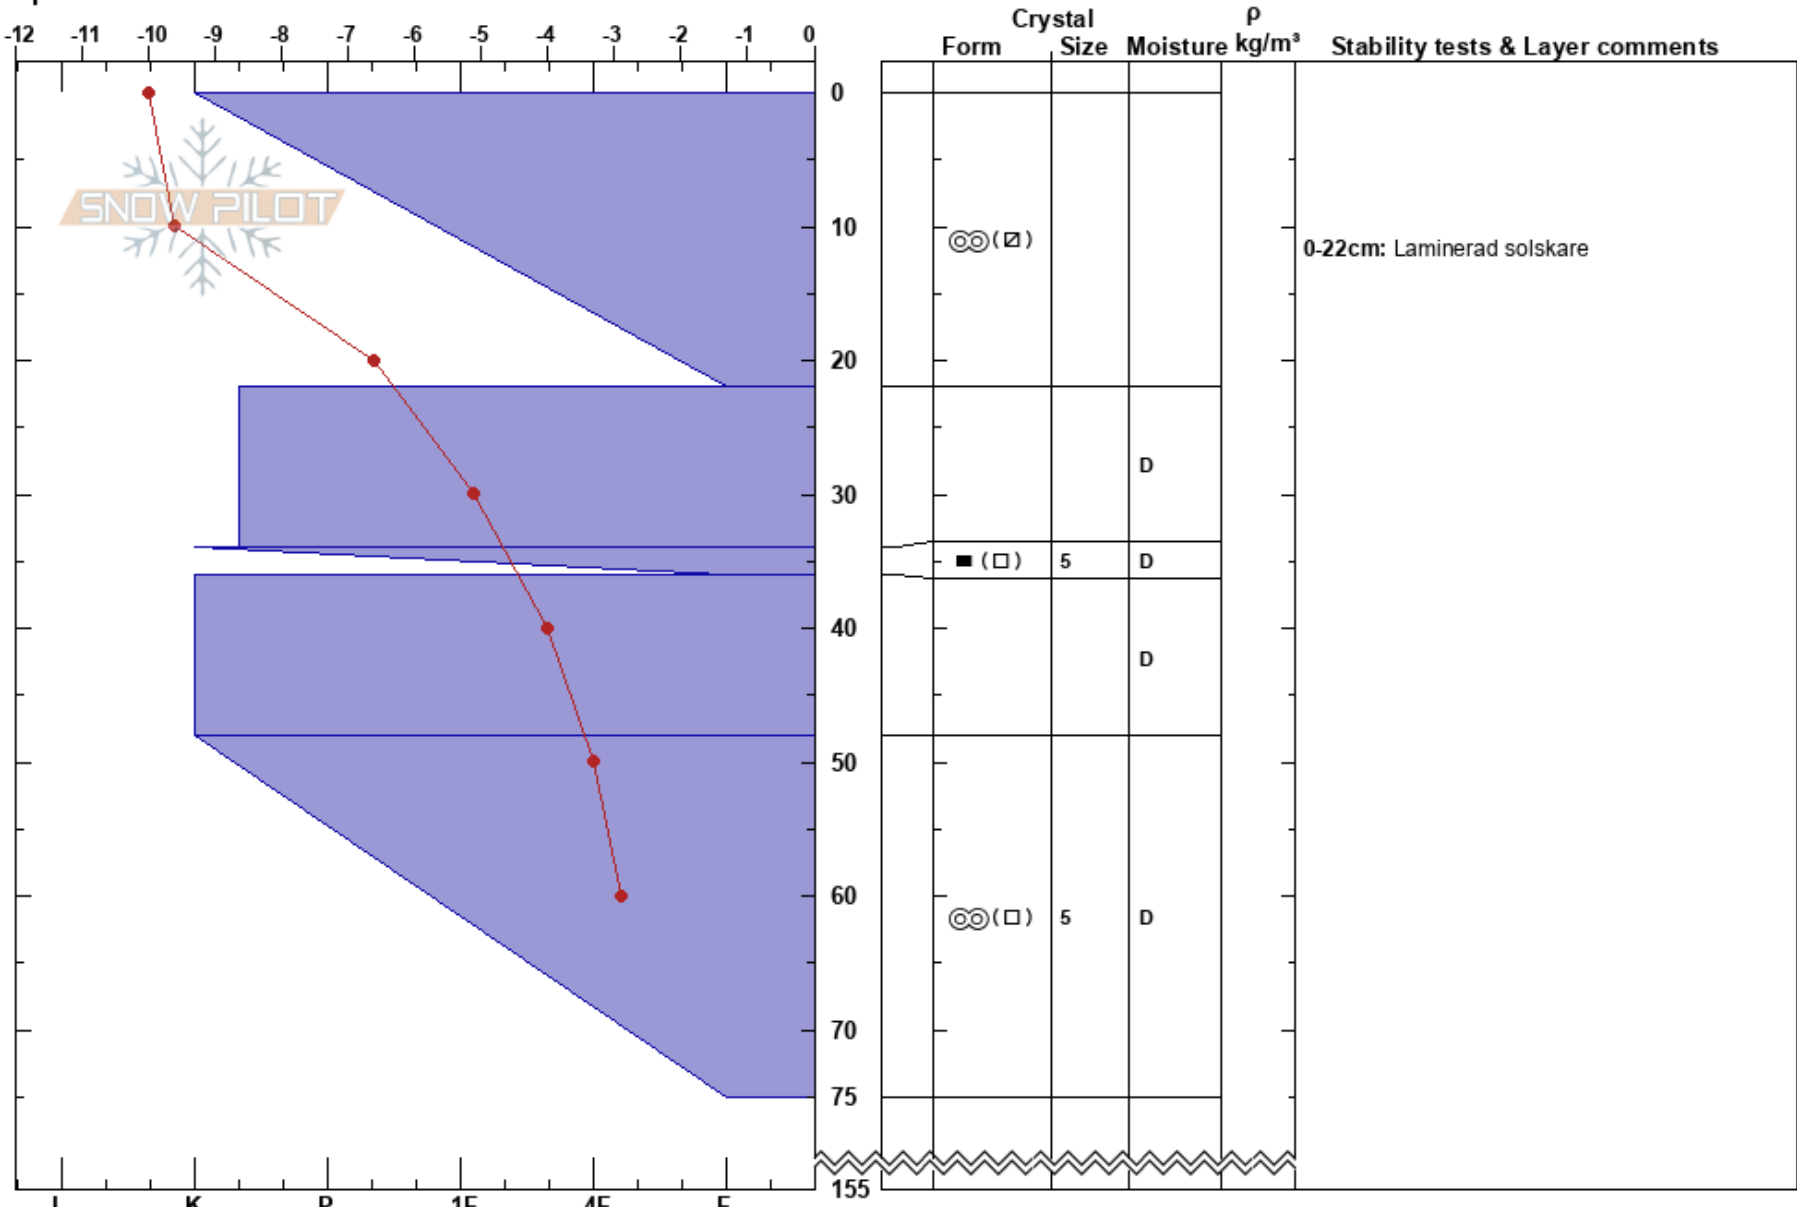

Soldalen250417
 Riksgänsen
 Sweden
 Elevation: 600 m
 Aspect: SW
 Specifics:

Morgan Eriksson
 25/04/2017 - 10:00
 Co-ord:
 Slope Angle: 20°
 Wind Loading: no

Stability:
 Air Temperature: -6.3°C
 Sky Cover: CLR
 Precipitation: NO
 Wind: Calm

HS:155
 PF:5
 0-22cm: Laminerad solskare
 34-36cm: Problematic layer

Notes: