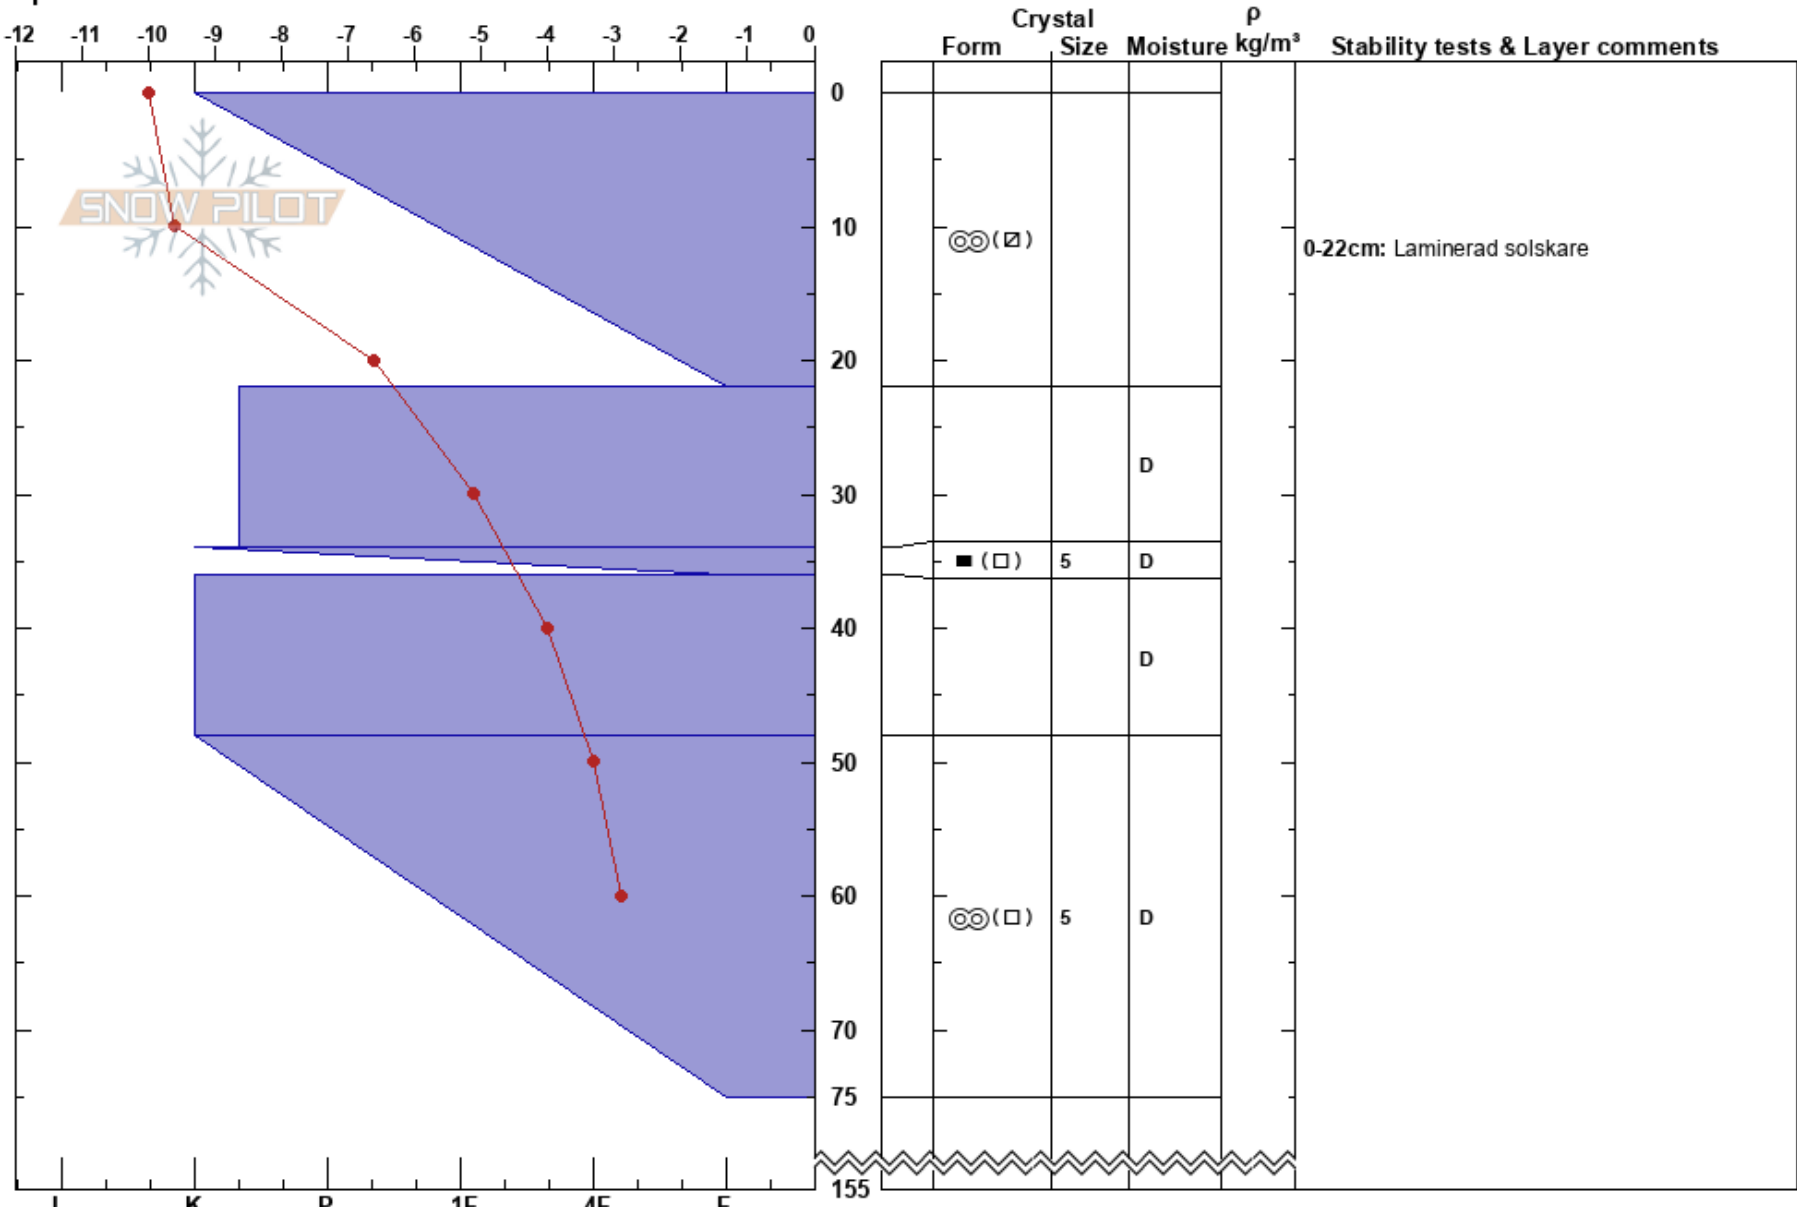

Soldalen250417  
 Riksgänsen  
 Sweden  
 Elevation: 600 m  
 Aspect: SW  
 Specifics:

Morgan Eriksson  
 25/04/2017 - 10:00  
 Co-ord:  
 Slope Angle: 20°  
 Wind Loading: no

Stability: **HS:155**  
 Air Temperature: -6.3°C PF:5  
 Sky Cover: CLR  
 Precipitation: NO  
 Wind: Calm  
 Layer Notes:  
 0-22cm: Laminerad solskare  
 34-36cm: Problematic layer