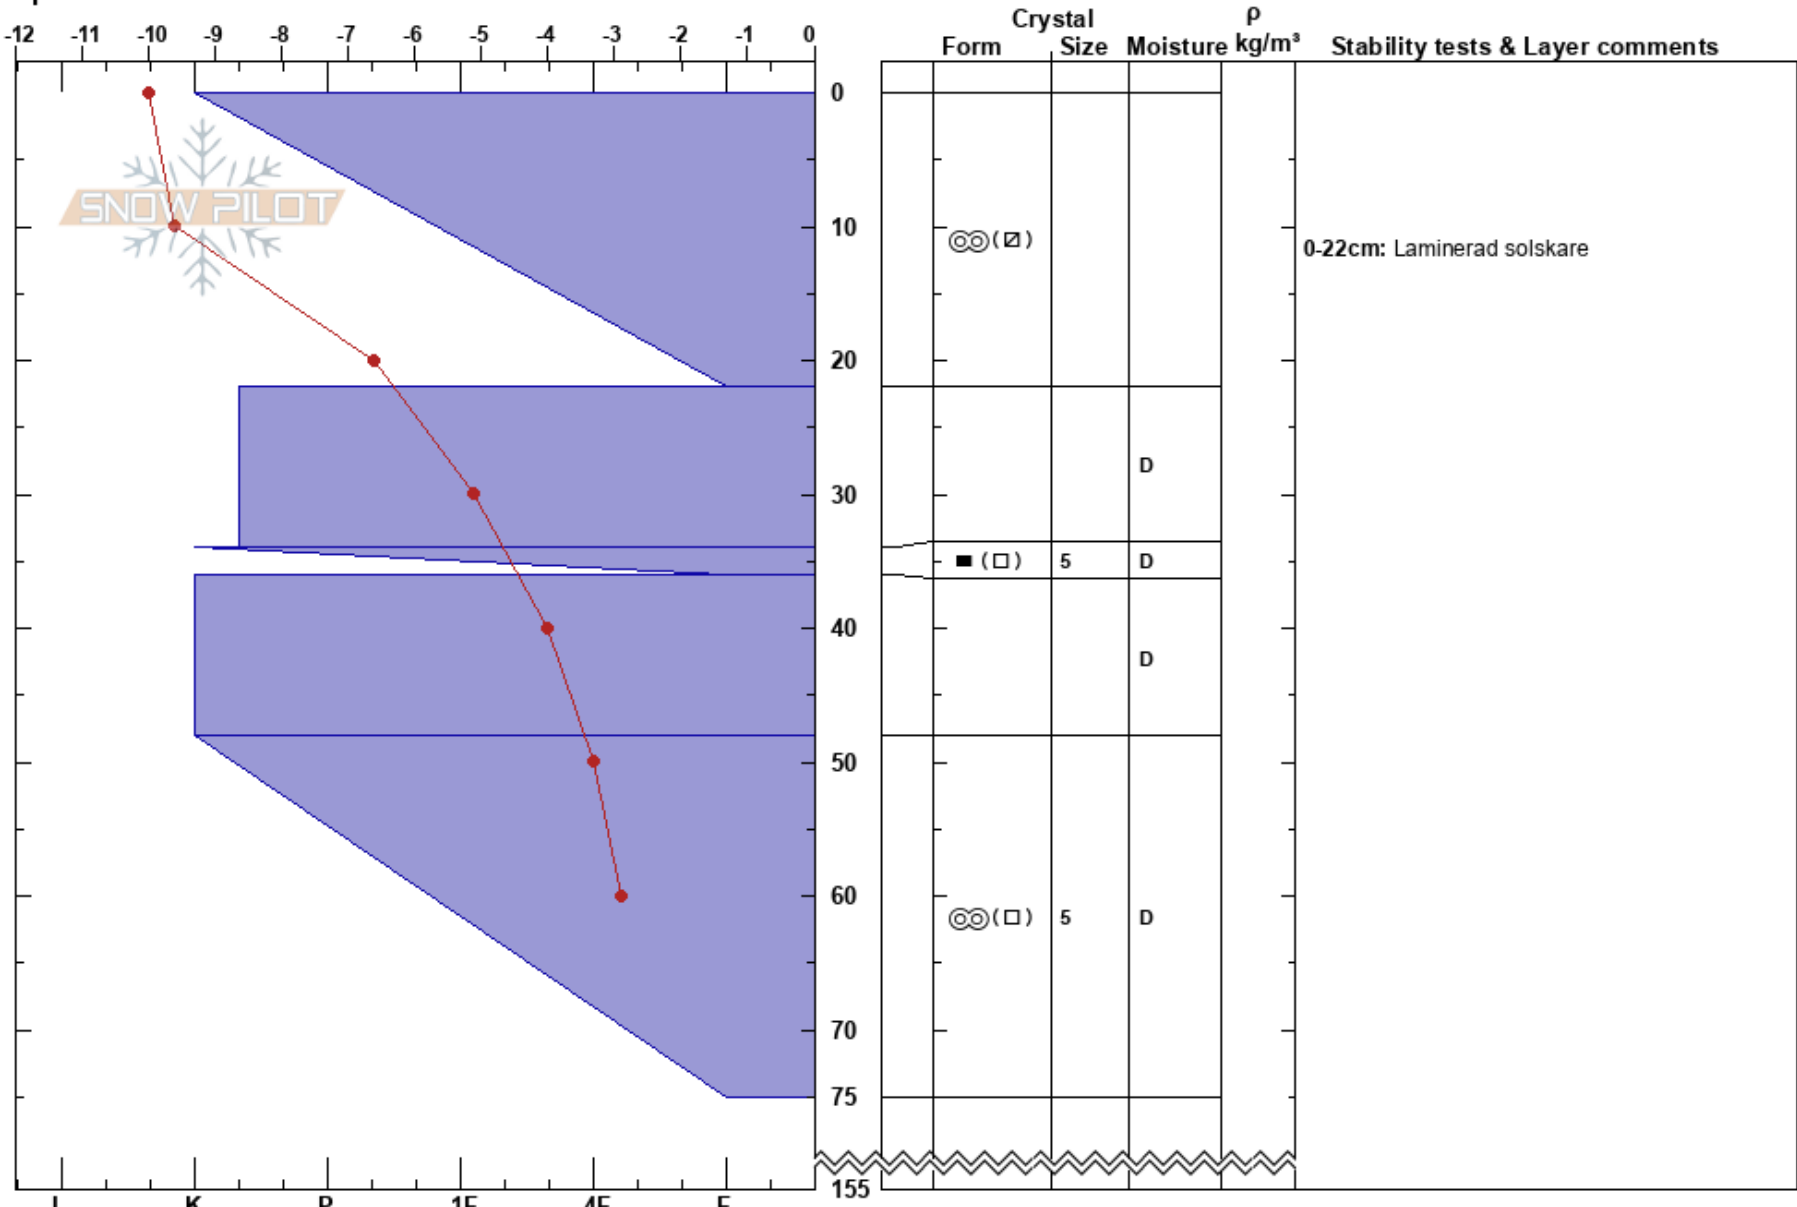

Soldalen250417  
 Riksgänsen  
 Sweden  
 Elevation: 600 m  
 Aspect: SW  
 Specifics:

Morgan Eriksson  
 25/04/2017 - 10:00  
 Co-ord:  
 Slope Angle: 20°  
 Wind Loading: no

Stability:  
 Air Temperature: -6.3°C  
 Sky Cover: CLR  
 Precipitation: NO  
 Wind: Calm

HS:155  
 PF:5  
 Layer Notes:  
 0-22cm: Laminerad solskare  
 34-36cm: Problematic layer

Notes: