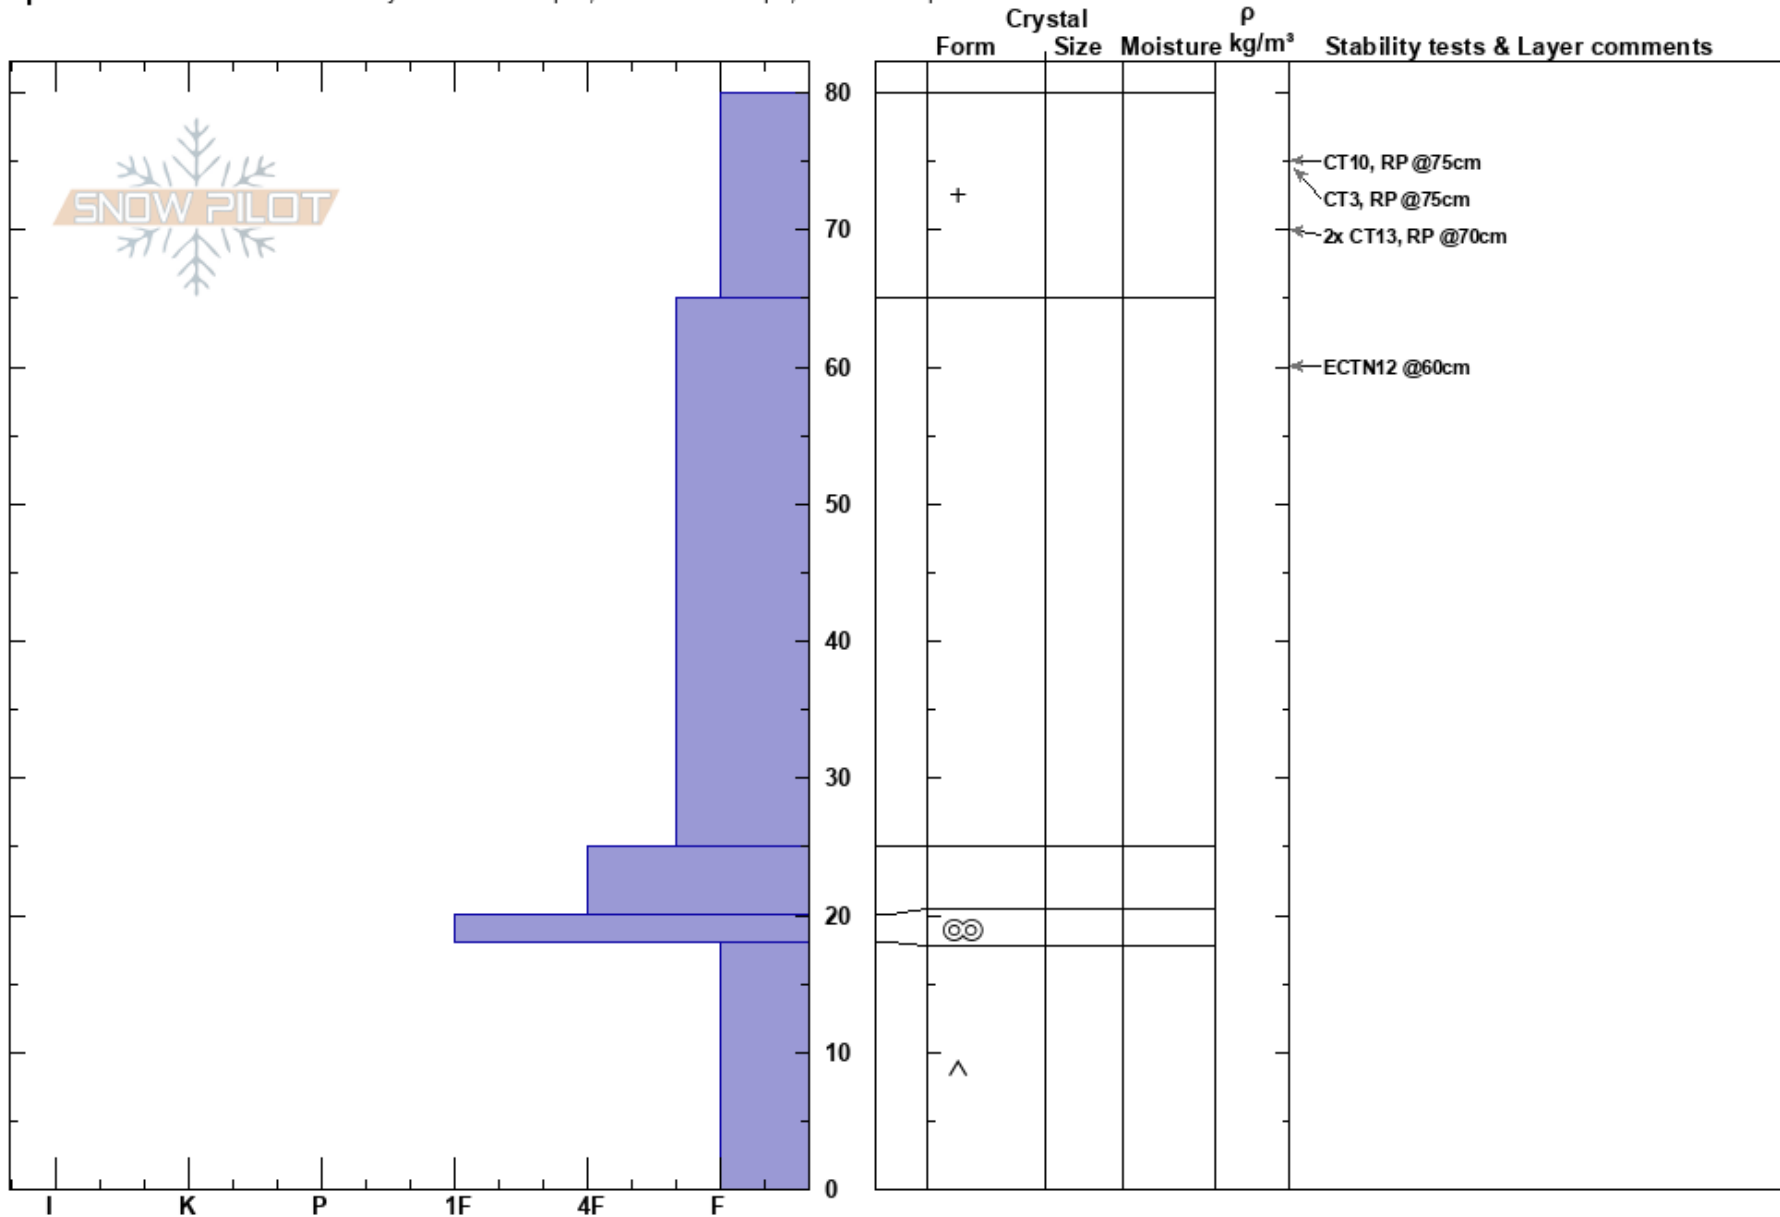

Presidents
 Talkeetna Mountains
 AK
 Elevation: 2850 ft
 Aspect: 45°

Jed Workman
 01/21/2021 - 1:00pm
 Co-ord: 61.78140N, -149.22639W
 Slope Angle: 39°
 Wind Loading: no

Stability: Good
 Air Temperature: 27°C
 Sky Cover: OVC
 Precipitation: NO
 Wind: Calm

HS:80
 PF:65
 PS:15
 Layer Notes:

Specifics: Recent avalanche activity on different slopes; Ski tracks on slope; We skied slope

Notes: