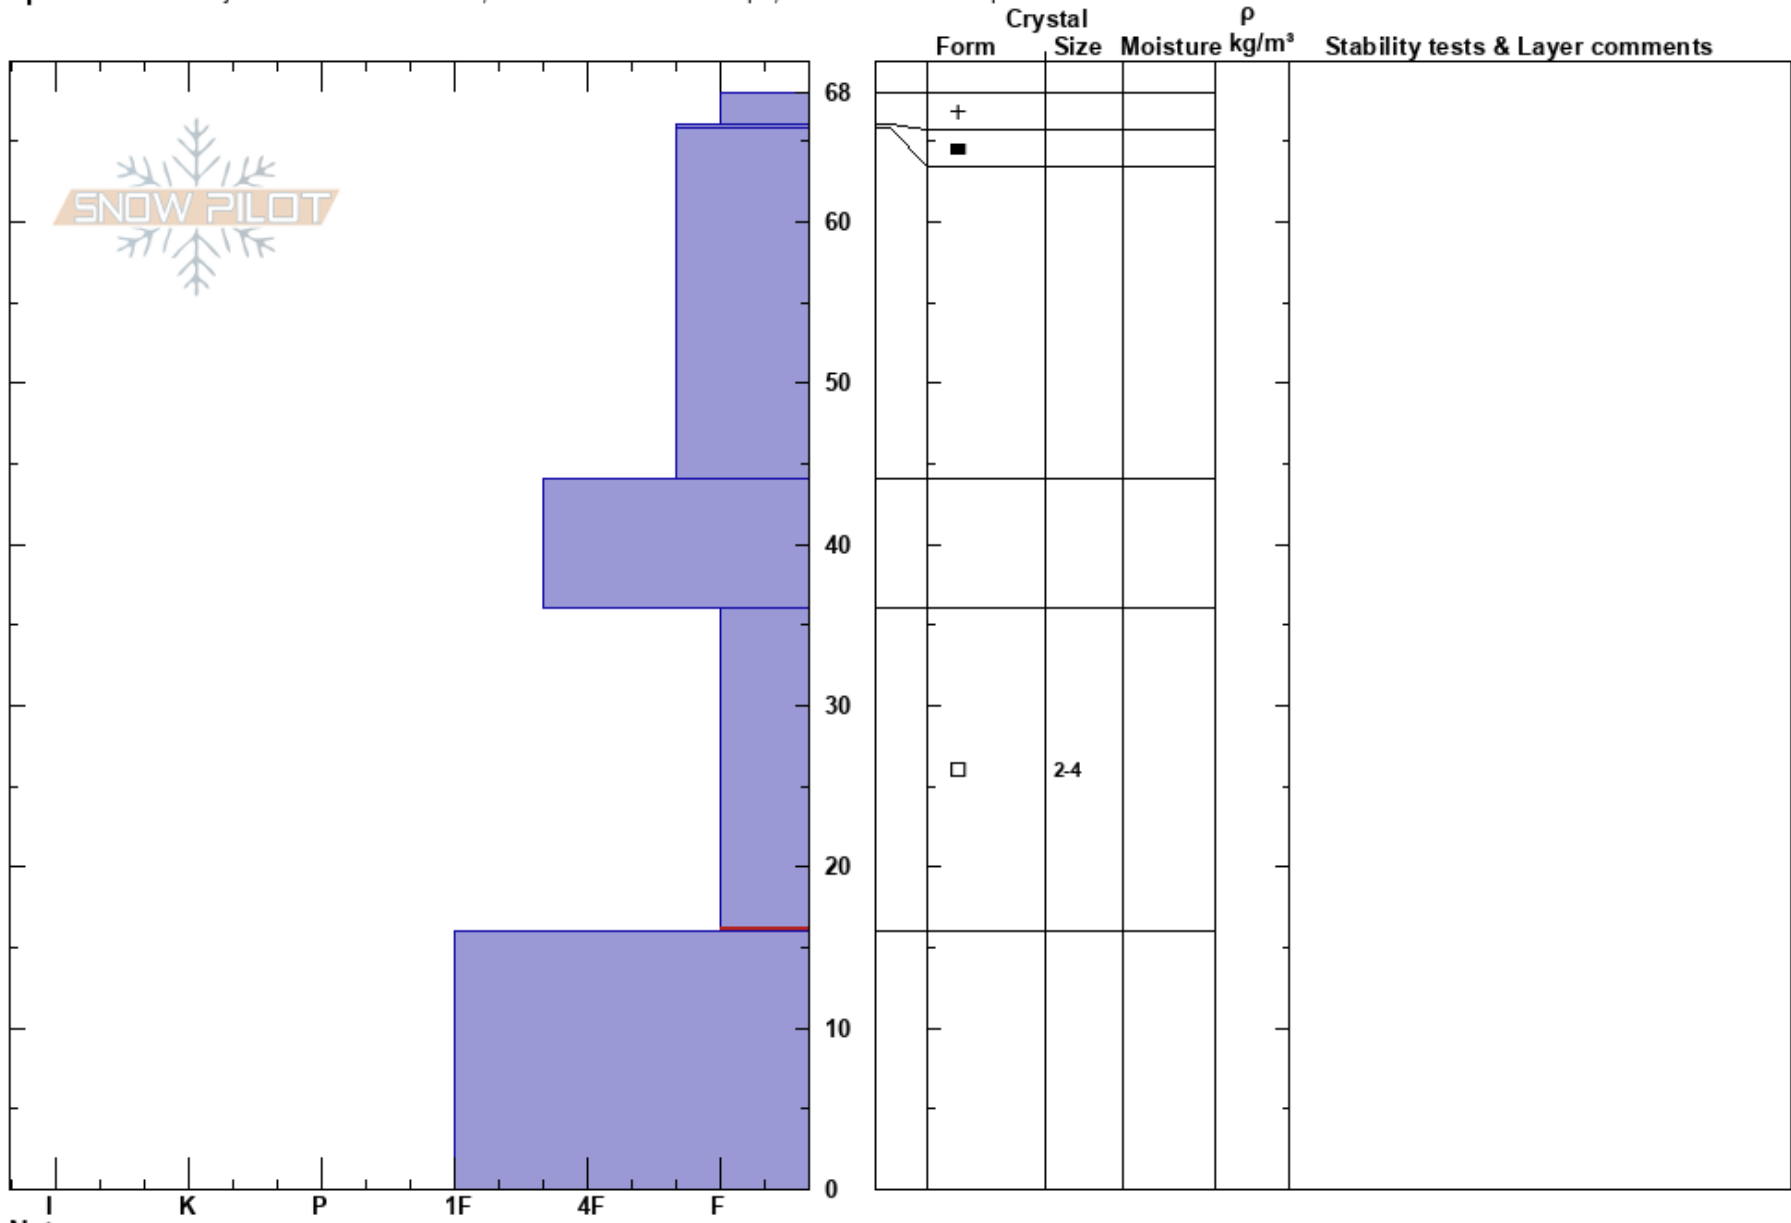

Gold Hill
 Uinta Range
 UT
 Elevation: 9656 ft
 Aspect: 115°

Mark Staples
 01/21/2021 - 10:30am
 Co-ord: 40.81761N, -110.91487W
 Slope Angle:
 Wind Loading:

Stability: Poor
 Air Temperature:
 Precipitation:
 Wind:
 HS:68
 PF:68 36-16cm:Problematic layer

Specifics: Pit is adjacent to avalanche: other; Snowmobile tracks on slope; We snowmobiled slope

Notes: Dug just below the runout zone of a recent moose triggered avalanche.