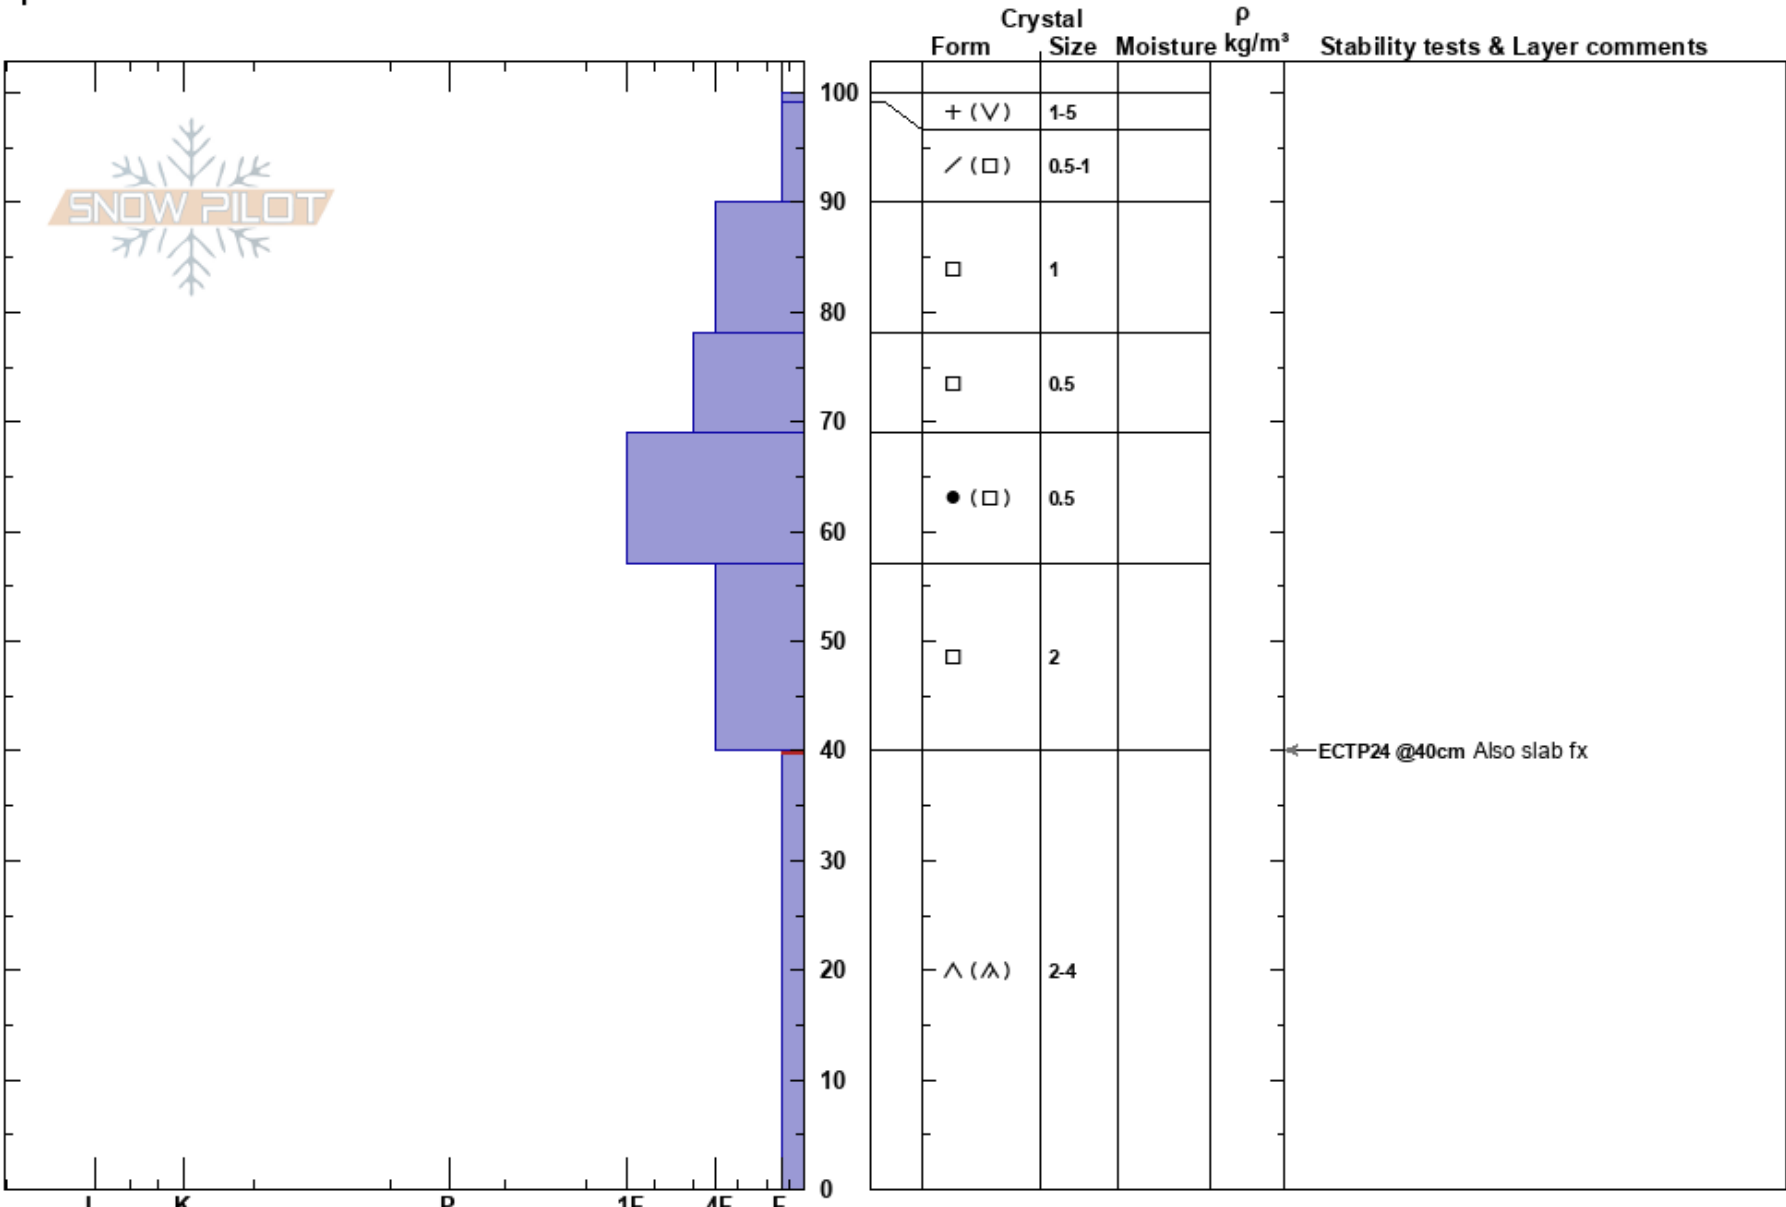

Resolution Mountain
 Vail/Summit County
 CO
Elevation: 11600 ft
Aspect: 58°
Specifics:

Ethan Greene
 01/21/2021 - 11:30am
Co-ord: 39.48620N, -106.29190W
Slope Angle: 30°
Wind Loading:

Stability:
Air Temperature:
Sky Cover: BKN
Precipitation: S-1
Wind: Calm

HS: 100
Layer Notes:
 40-0cm: Problematic layer

Notes: