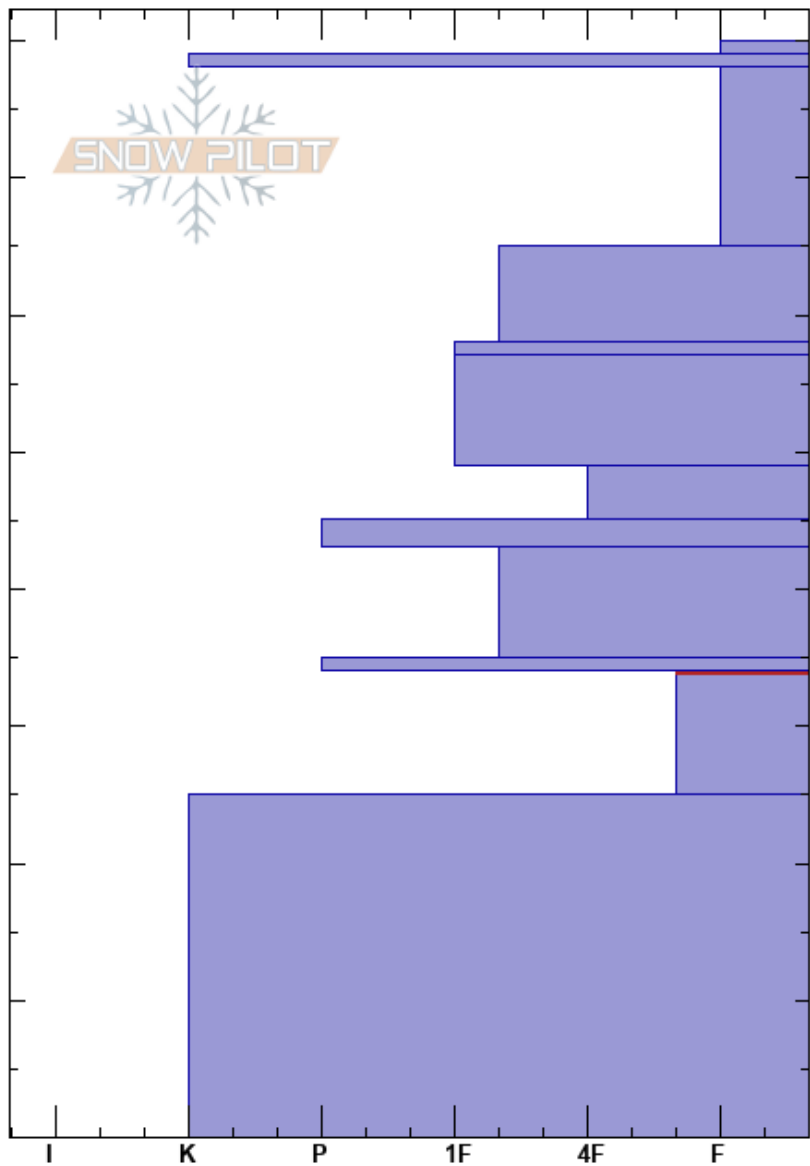

Fleck 6350 ESE
 Smoky
 ID
 Elevation: 6078 ft
 Aspect: 100°
 Specifics: We skied slope; Snowmobile tracks on slope

Scott Savage
 01/21/2021 - 3:00pm
 Co-ord: 43.62001N, -114.89806W
 Slope Angle: 10°
 Wind Loading: no

Stability:
 Air Temperature:
 Sky Cover: OVC
 Precipitation: S-1
 Wind: Light Breeze

HS:80
 Layer Notes:
 34-25cm: 12/11 FC layer
 34-25cm: Problematic layer
 25-0cm: perc cols and frozen mess

Crystal Form	Crystal Size	Moisture	ρ kg/m ³	Stability tests & Layer comments
+				
■				
/				
⊖				
□	1			
■				
□				
■				
□	2-3			
○ (□)				

← ECTP20 @34cm SP
 ← ECTP21 @34cm SP
 34-25cm: 12/11 FC layer

25-0cm: perc cols and frozen mess

Notes: