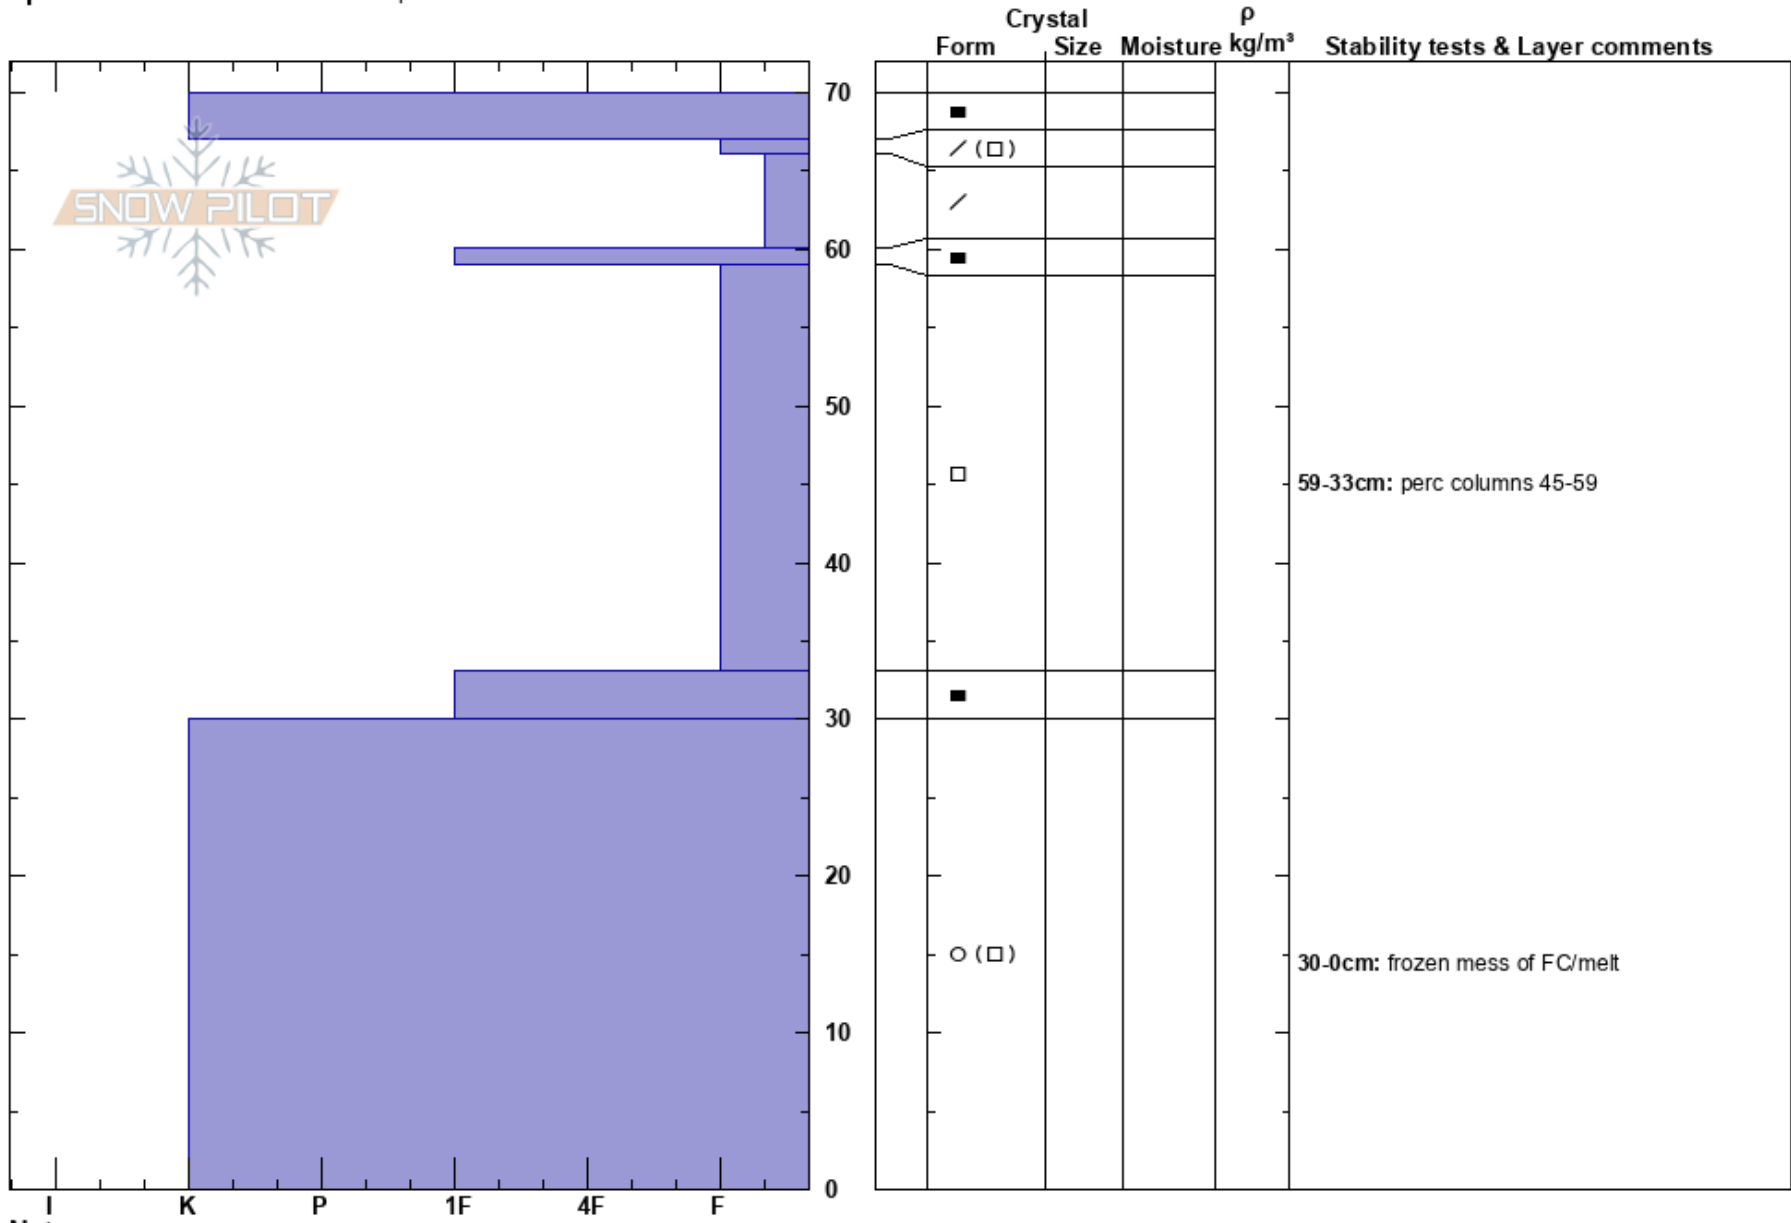

Fleck 6450 S
 Smoky
 ID
 Elevation: 6078 ft
 Aspect: 170°
 Specifics: Snowmobile tracks on slope

Scott Savage
 01/21/2021 - 2:00pm
 Co-ord: 43.61935N, -114.89993W
 Slope Angle:
 Wind Loading: no

Stability:
 Air Temperature:
 Sky Cover: OVC
 Precipitation: S-1
 Wind: Light Breeze

HS:70
 Layer Notes:
 59-33cm: perc columns 45-59
 30-0cm: frozen mess of FC/melt

Notes: