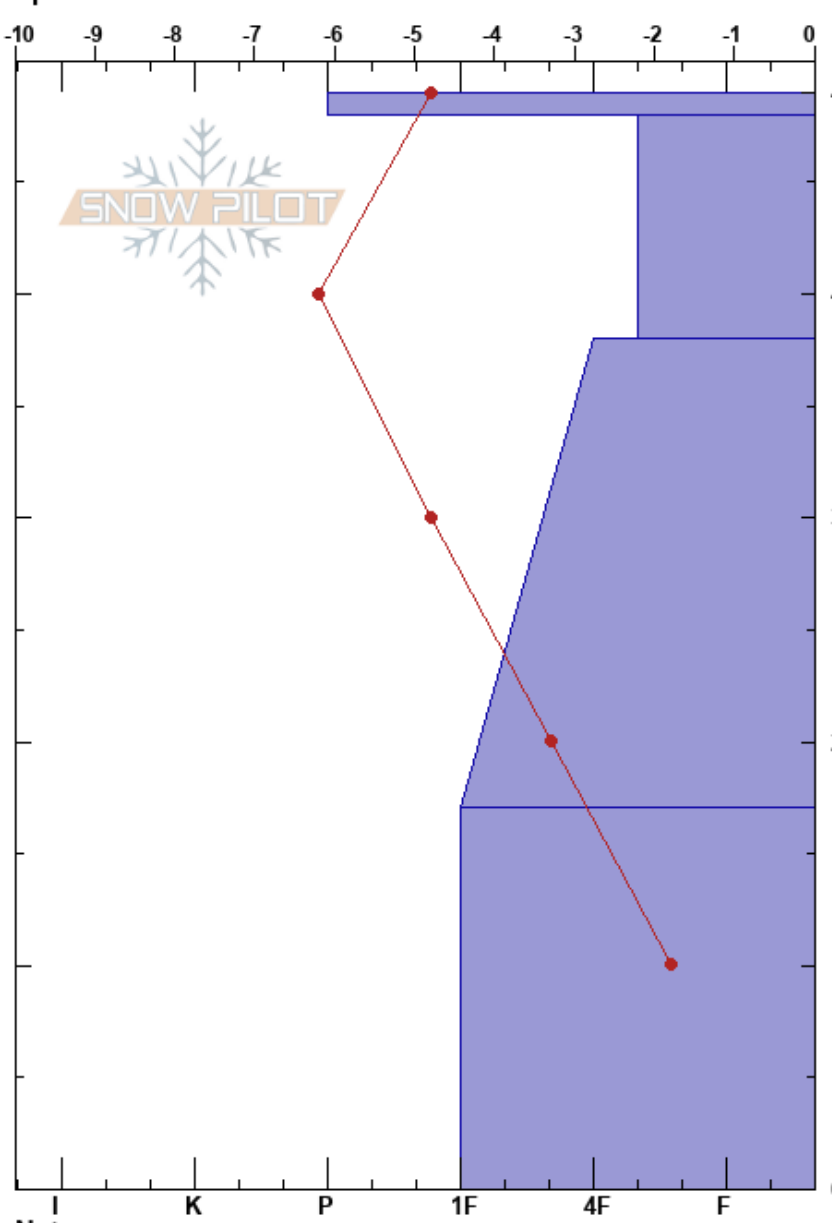

water tanks red cone
 Eastern Sierra Nevada
 CA
 Elevation: 9454 ft
 Aspect: NW
 Specifics:

Steve Mace
 01/21/2021 - 11:23am
 Co-ord: 37.60404N, -119.01549W
 Slope Angle: 32°
 Wind Loading: no

Stability:
 Air Temperature: 1.1°C
 Sky Cover: CLR
 Precipitation: NO
 Wind: W Light Breeze

Layer Notes:

Form	Crystal		ρ kg/m ³	Stability tests & Layer comments
	Size	Moisture		
☉☉				
☒	0.5			
☒ (☐)	1			
☐	2			

Notes:

CTN
 ECTX