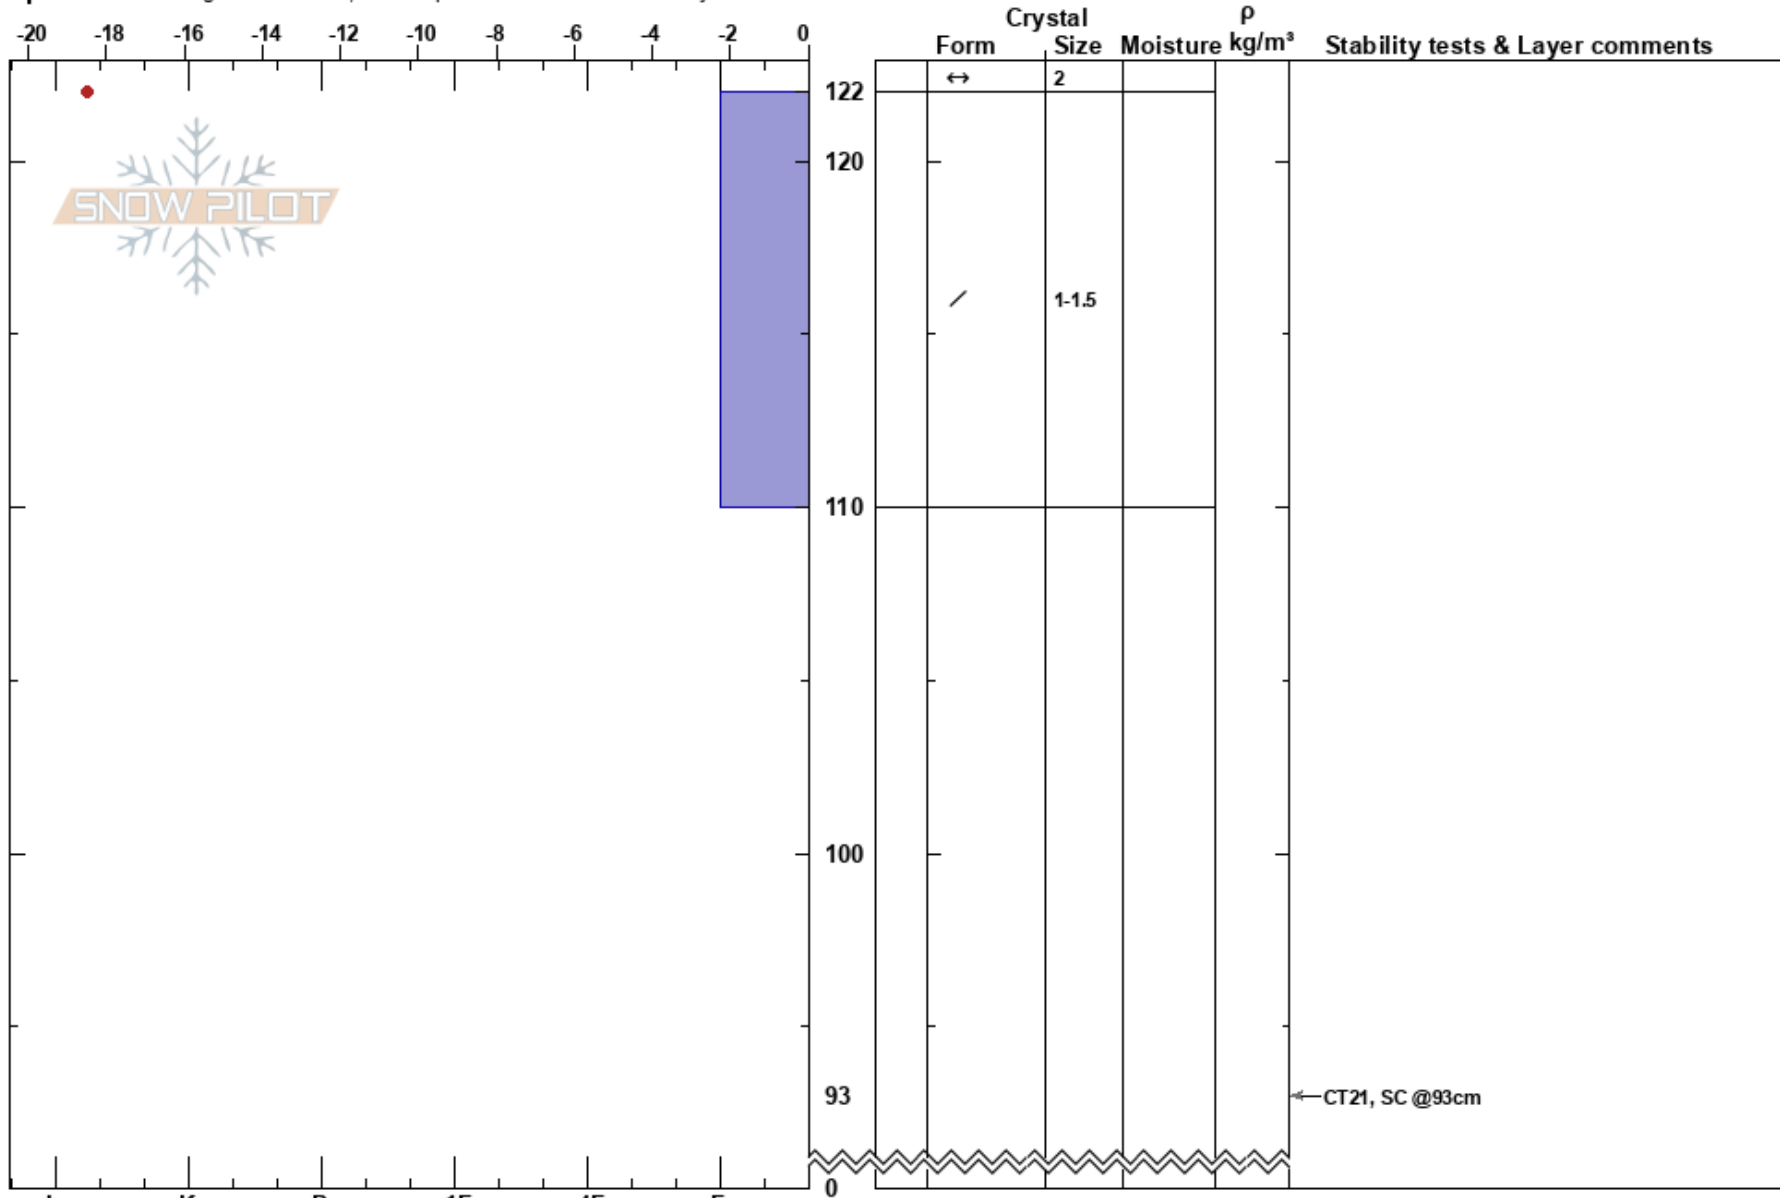

AB

Co-ord:

Sky Cover: CLR

Elevation: 2200 m

Slope Angle: 0°

Precipitation: NO

Aspect:

Wind Loading:

Wind: Calm

Specifics: Pit dug in a Ski Area; Pit is representative of backcountry

Notes:

I K P 1F 4F F