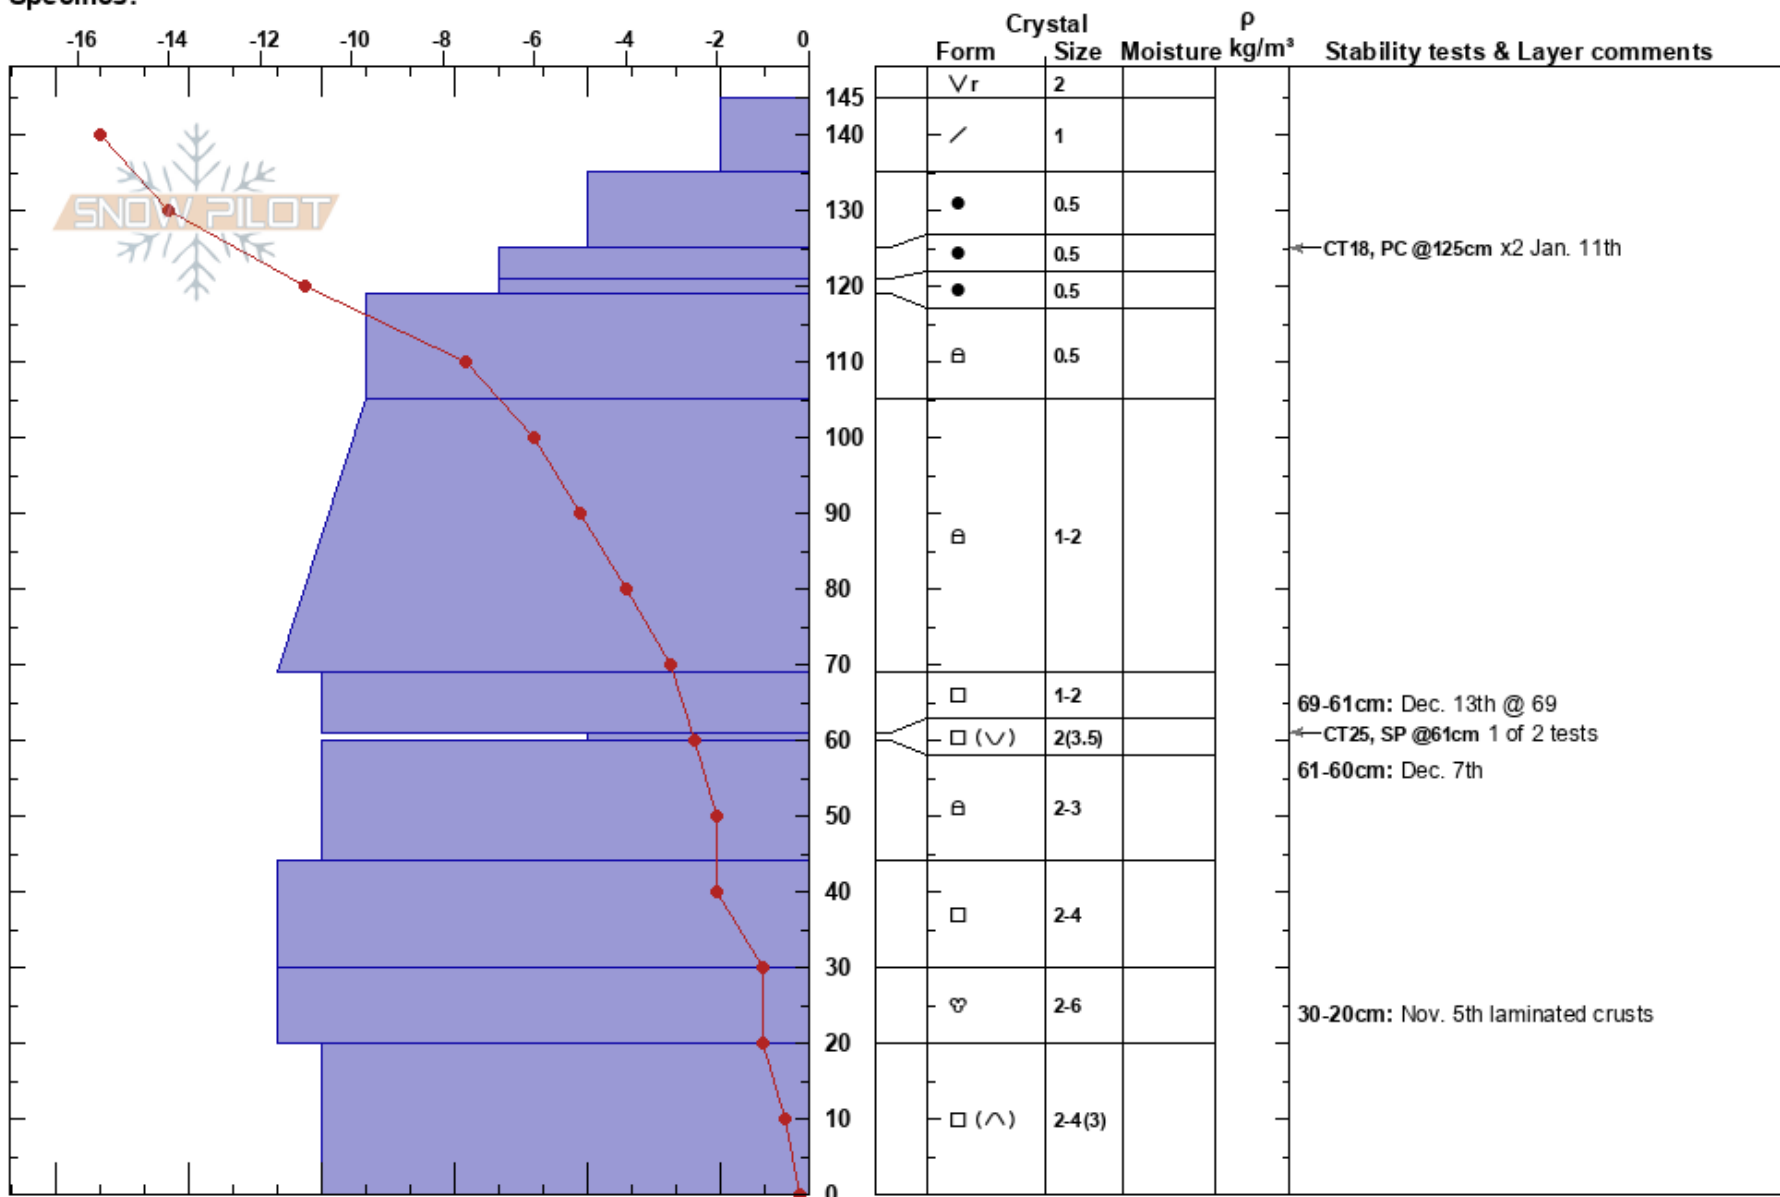

Simpson Study Plot
 Banff, Yoho and Kootenay
 AB

Banff Visitor Safety
 21/01/2021 - 12:00
 Co-ord: 50.98567N, -115.98393W
 Slope Angle:
 Wind Loading:

Stability:
 Air Temperature: -11°C
 Sky Cover: CLR
 Precipitation: NO
 Wind: Calm

HS:145
 PF:25
 PS: 15
 69-61cm: Dec. 13th @ 69
 61-60cm: Dec. 7th
 30-20cm: Nov. 5th laminated crusts

Elevation: 2100 m
 Aspect:
 Specifics:

Notes: Standard study plot done every 2 weeks. Some form of rounding in all layers