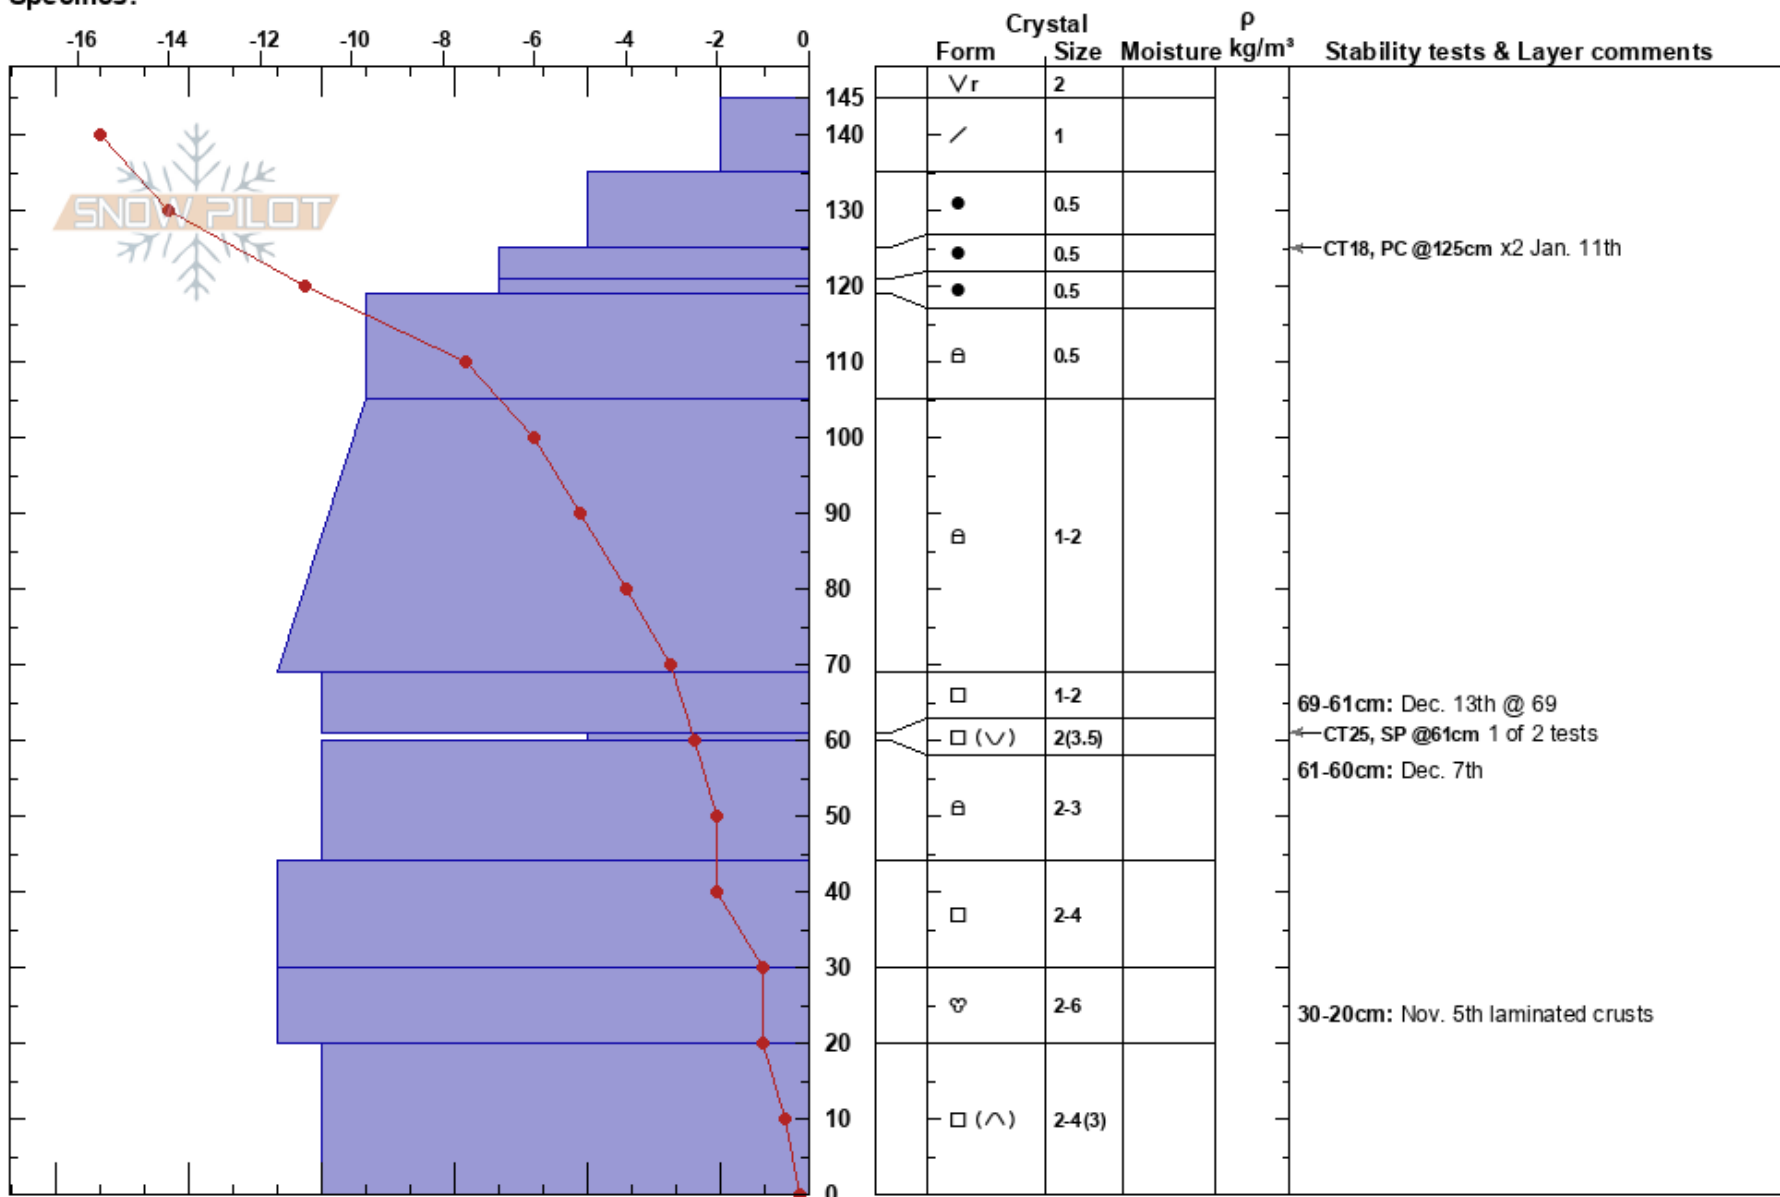

Simpson Study Plot  
 Banff, Yoho and Kootenay  
 AB

Banff Visitor Safety  
 21/01/2021 - 12:00  
 Co-ord: 50.98567N, -115.98393W  
 Slope Angle:  
 Wind Loading:

Stability:  
 Air Temperature: -11°C  
 Sky Cover: CLR  
 Precipitation: NO  
 Wind: Calm

HS:145  
 PF:25  
 PS: 15  
 69-61cm: Dec. 13th @ 69  
 61-60cm: Dec. 7th  
 30-20cm: Nov. 5th laminated crusts

Elevation: 2100 m  
 Aspect:  
 Specifics:

Notes: Standard study plot done every 2 weeks. Some form of rounding in all layers