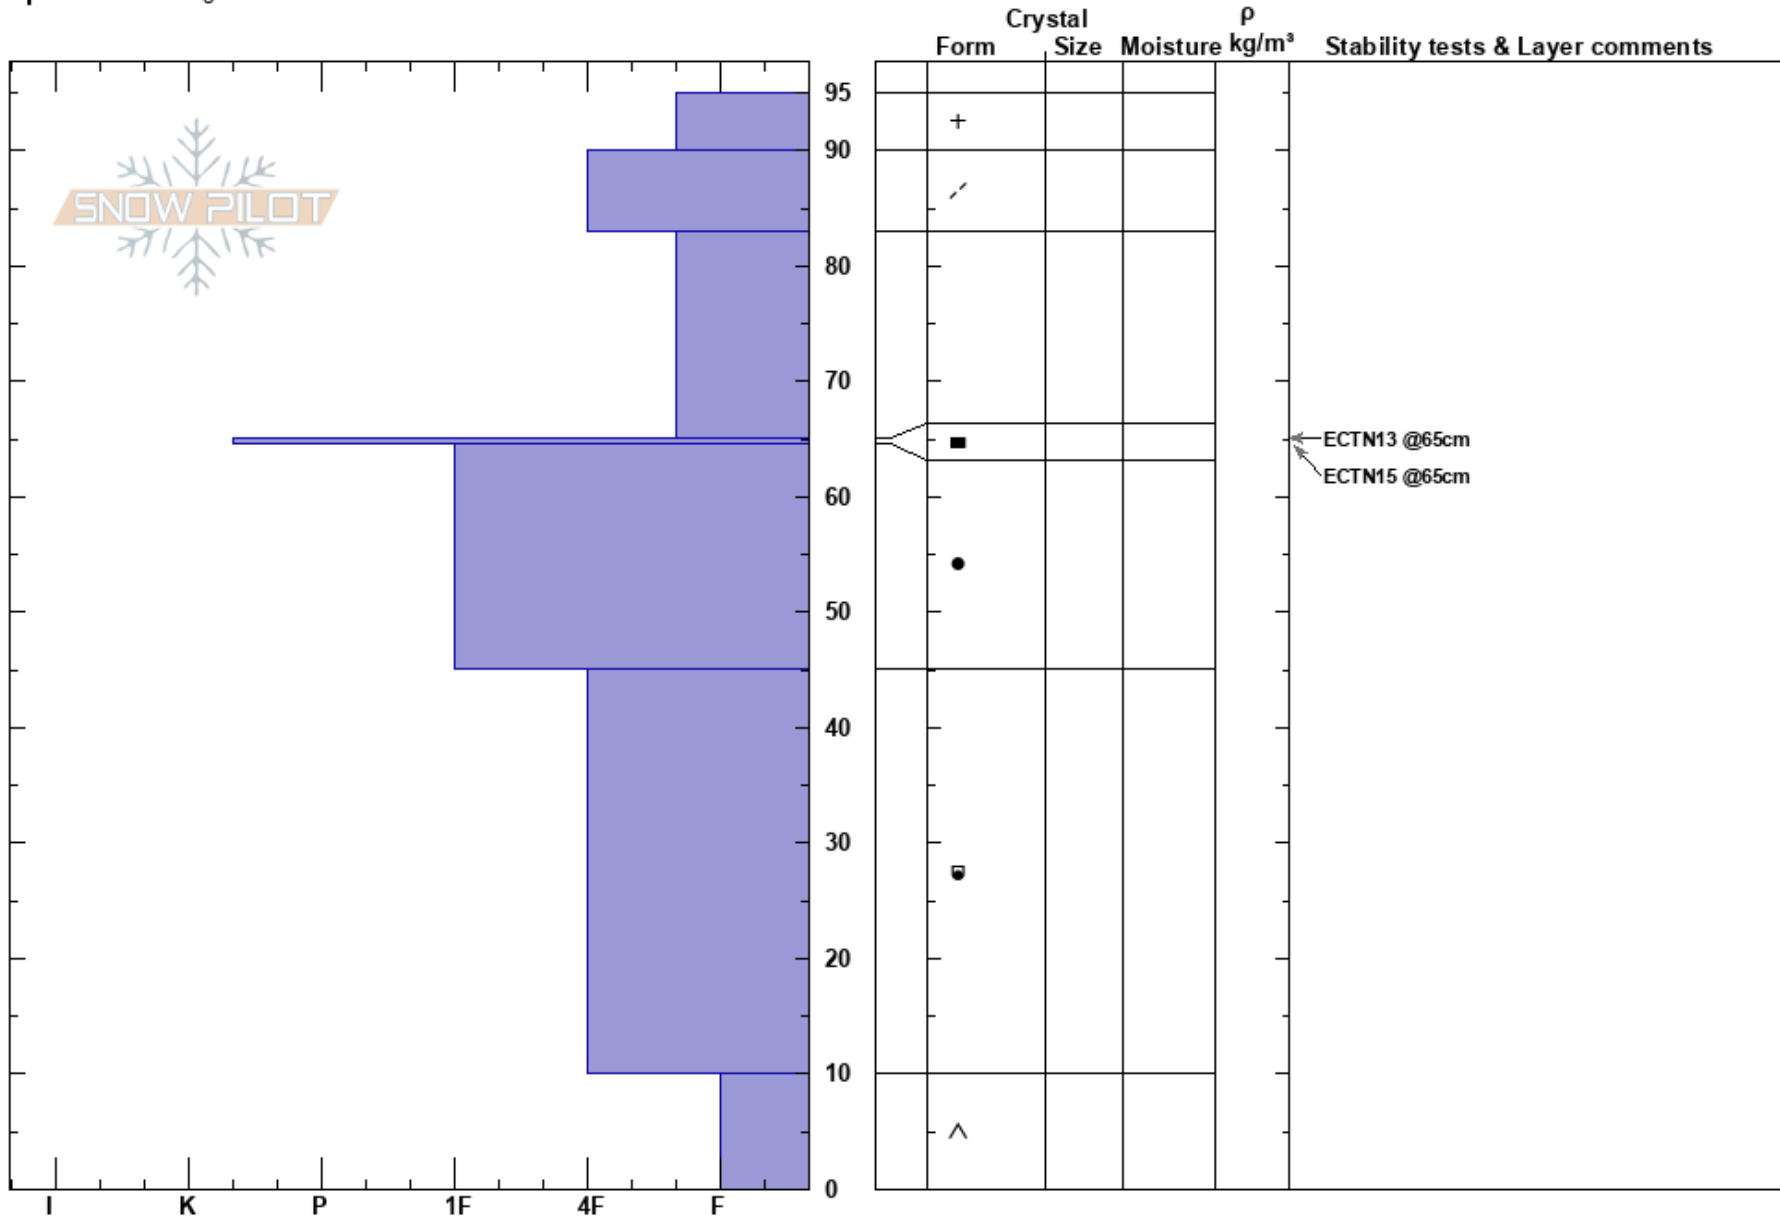

Bush
 Vail/Summit County
 CO
Elevation: 12000 ft
Aspect: E
Specifics: Pit dug in a Ski Area

Devin Toll
 01/21/2021 - 2:35pm
Co-ord:
Slope Angle: 39°
Wind Loading: previous

Stability:
Air Temperature: 25°F
Sky Cover: BKN
Precipitation: NO
Wind: W Light Breeze

Layer Notes:

Notes: