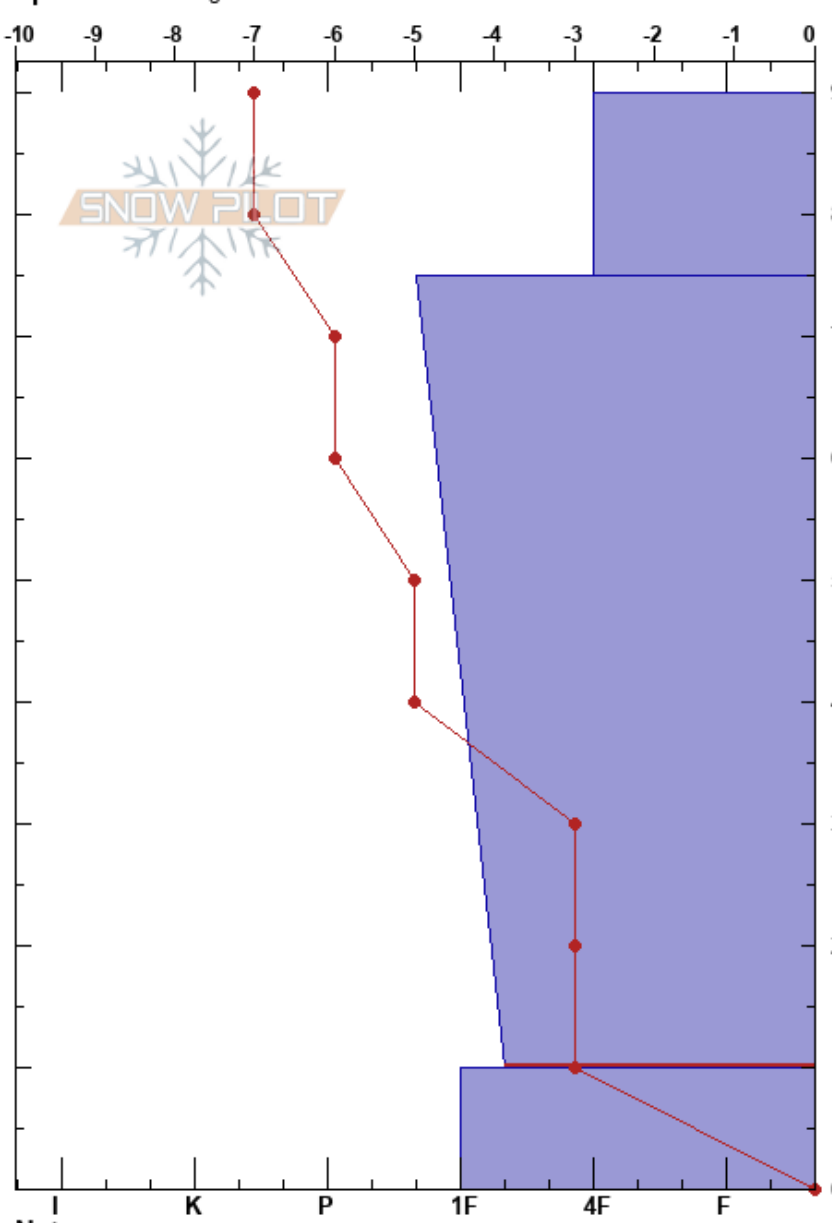

Magic Carpet  
 Tenmile Range  
 CO  
 Elevation: 12500 ft  
 Aspect: SE  
 Specifics: Pit dug in a Ski Area

Sam Simonds  
 01/21/2021 - 1:00pm  
 Co-ord:  
 Slope Angle: 38°  
 Wind Loading:

Stability:  
 Air Temperature:  
 Sky Cover:  
 Precipitation:  
 Wind:

HS:90  
 75-10cm: Problematic layer

Form	Crystal		$\rho$ kg/m <sup>3</sup>	Stability tests & Layer comments
	Size	Moisture		
□	0.5-1			
□	1-2			
				ECTX

Notes: