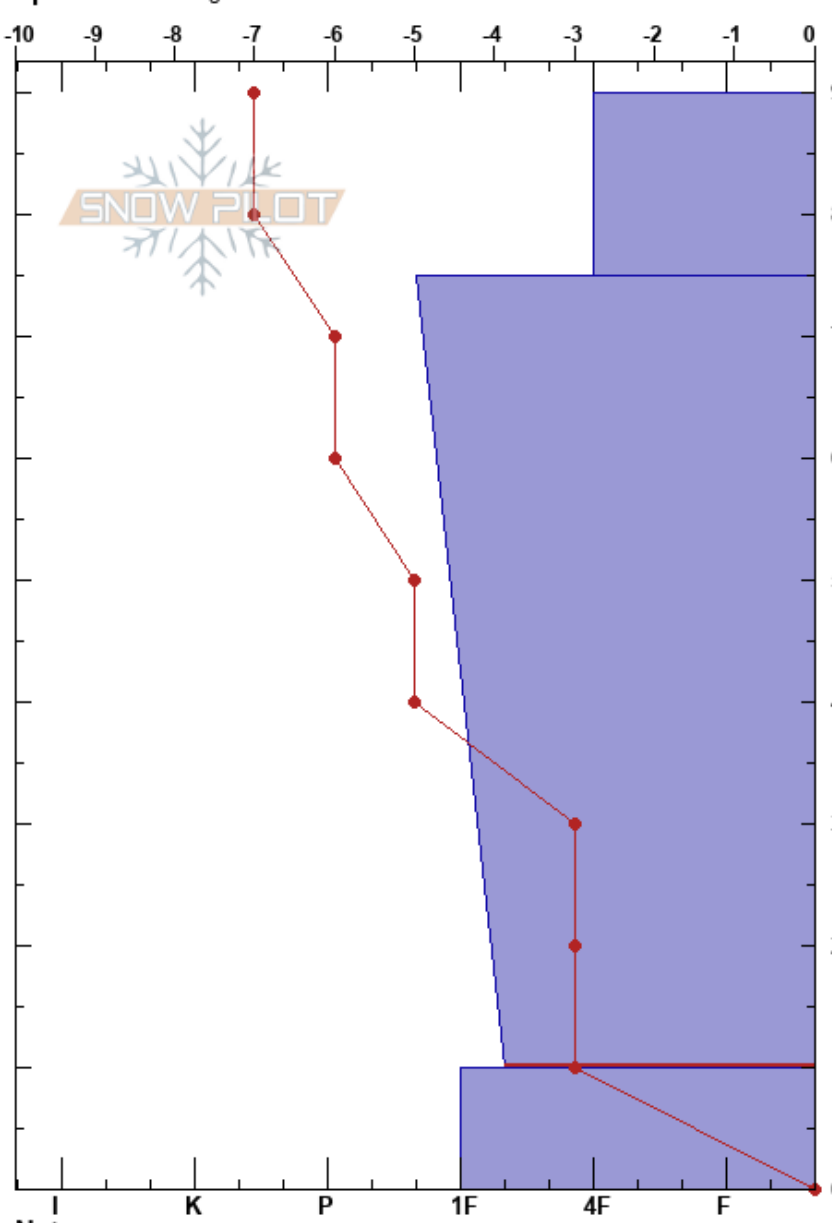

Magic Carpet
 Tenmile Range
 CO
 Elevation: 12500 ft
 Aspect: SE
 Specifics: Pit dug in a Ski Area

Sam Simonds
 01/21/2021 - 1:00pm
 Co-ord:
 Slope Angle: 38°
 Wind Loading:

Stability:
 Air Temperature:
 Sky Cover:
 Precipitation:
 Wind:

HS:90
 75-10cm: Problematic layer

Form	Crystal		ρ kg/m ³	Stability tests & Layer comments
	Size	Moisture		
□	0.5-1			
□	1-2			
				ECTX

Notes: