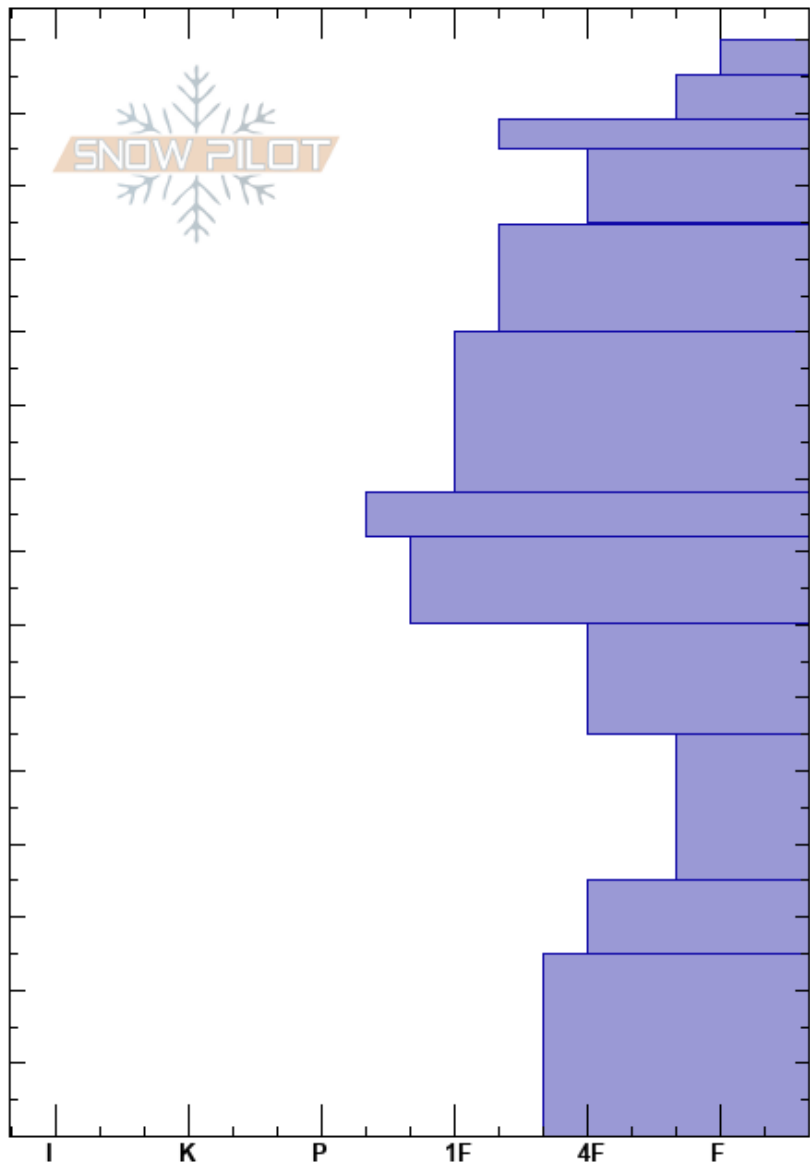

South Fk Muddy Creek
 Madison Range-N
 MT
 Elevation: 9400 ft
 Aspect: 40°

Alex Marienthal
 01/21/2021 - 11:00am
 Co-ord: 45.18660N, -111.45838W
 Slope Angle: 33°
 Wind Loading: previous

Stability: Poor
 Air Temperature:
 Sky Cover: OVC
 Precipitation: S-1
 Wind: Calm

HS:150
 PF:100 55-35cm:Problematic layer

Specifics: Recent avalanche activity on similar slopes; Recent avalanche activity on different slopes; Snowmobile tracks on slope

Crystal Form Size Moisture ρ Stability tests & Layer comments

Crystal Form	Size	Moisture	ρ	Stability tests & Layer comments
+ (Δ)	(3)			
V	4-8			←ECTN14 @125cm
□	2			←ECTP14 @55cm
^	6-8			
^	4-8			
⊙(∧)				

Notes: