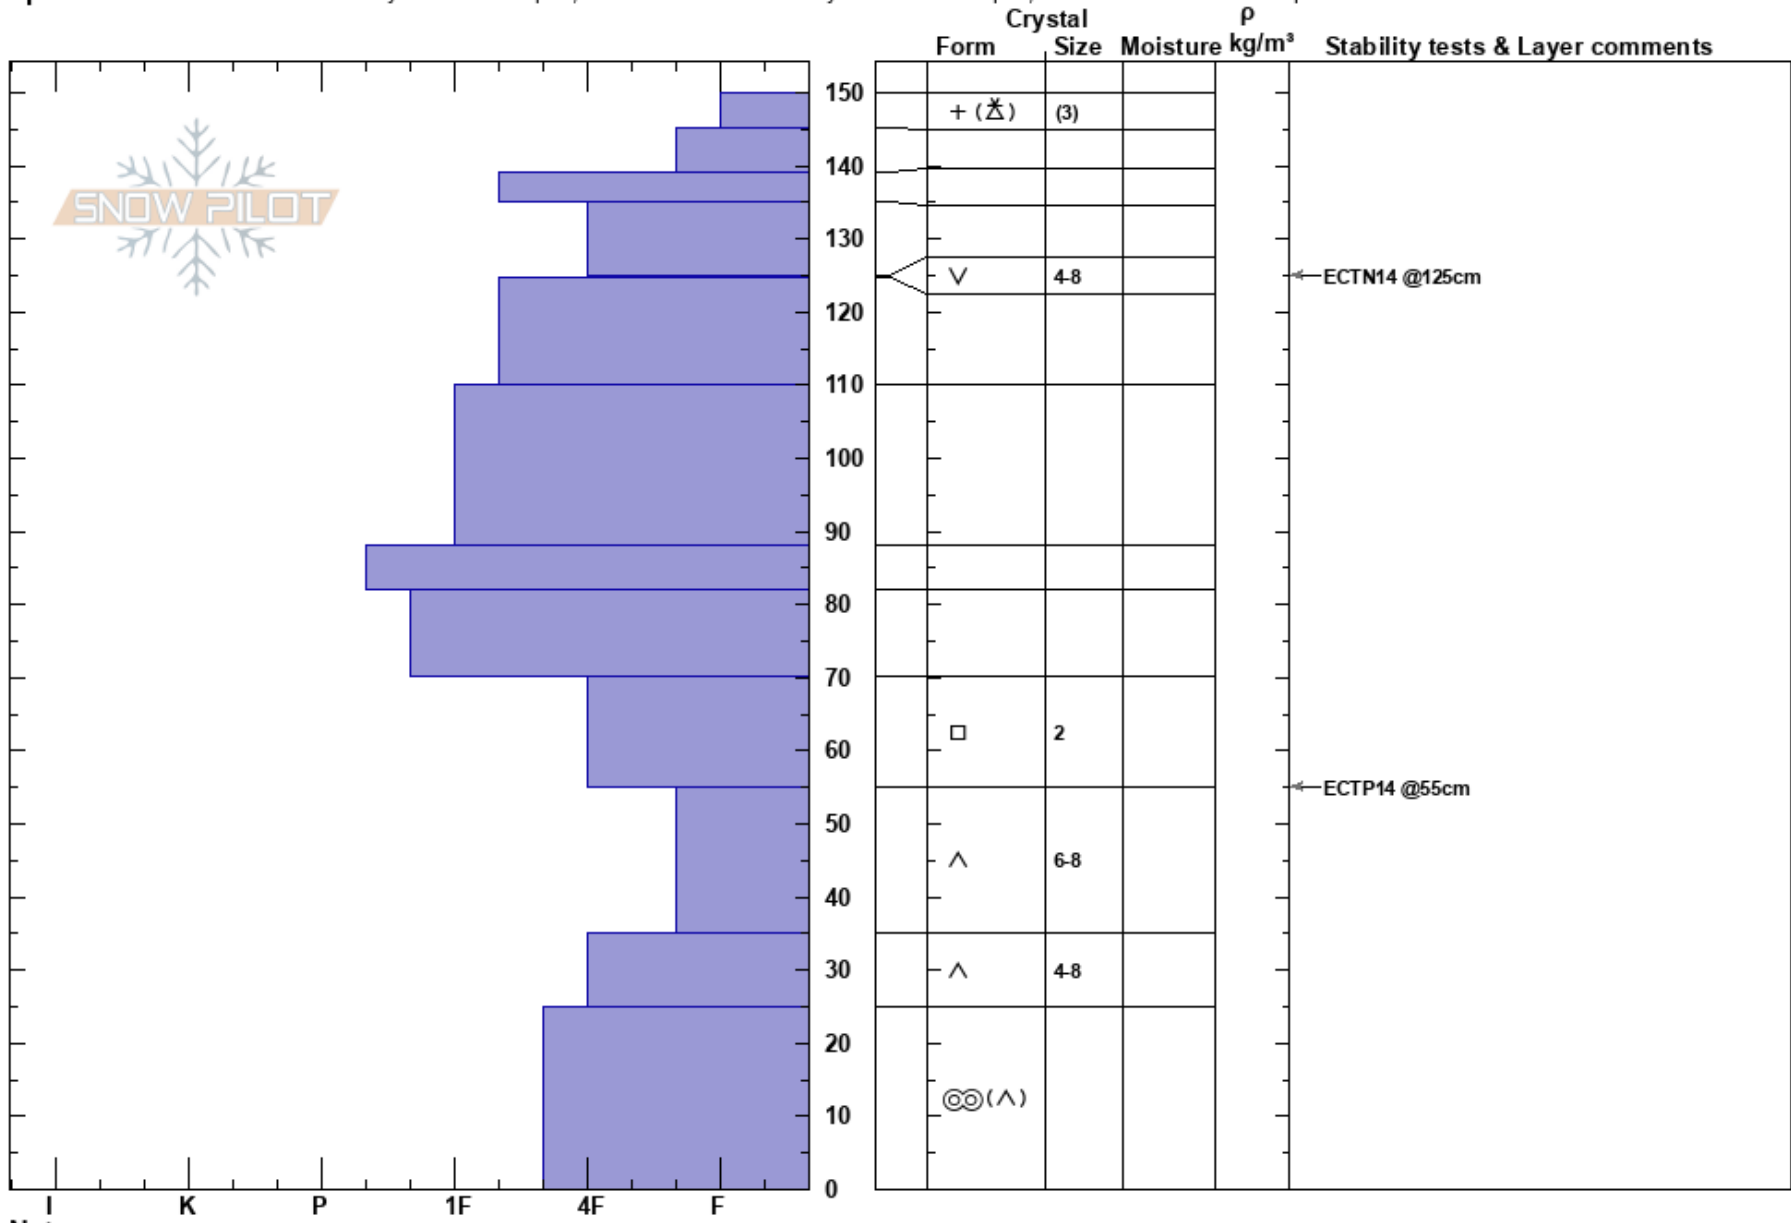

South Fk Muddy Creek
 Madison Range-N
 MT
 Elevation: 9400 ft
 Aspect: 40°

Alex Marienthal
 01/21/2021 - 11:00am
 Co-ord: 45.18660N, -111.45838W
 Slope Angle: 33°
 Wind Loading: previous

Stability: Poor
 Air Temperature:
 Sky Cover: OVC
 Precipitation: S-1
 Wind: Calm

HS:150
 PF:100 55-35cm:Problematic layer

Specifics: Recent avalanche activity on similar slopes; Recent avalanche activity on different slopes; Snowmobile tracks on slope

Notes: