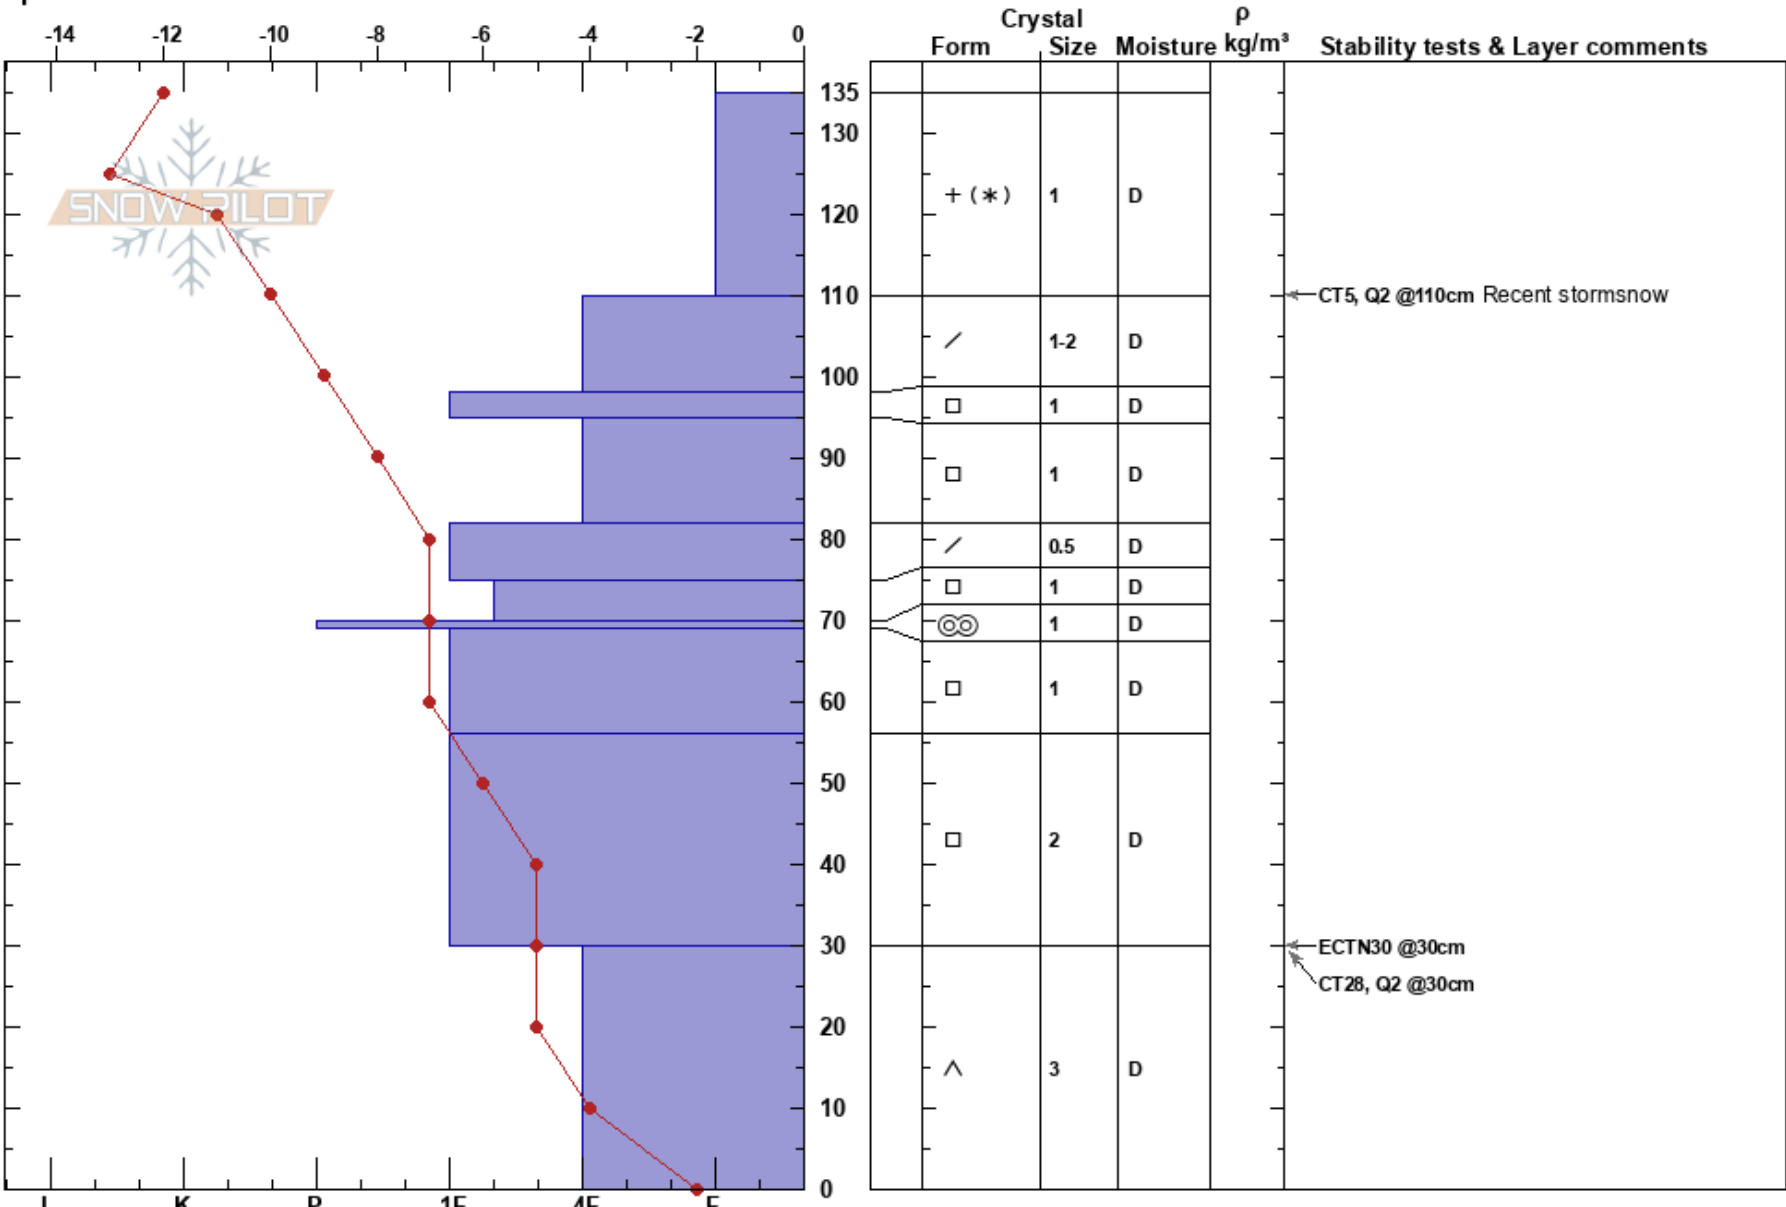

Dream Lake N Side
 RMNP
 CO
 Elevation: 10050 ft
 Aspect: E
 Specifics:

Japhy Dhungana
 12/29/2020 - 2:45pm
 Co-ord: 40.31087N, -105.65634W
 Slope Angle: 24°
 Wind Loading: yes

Stability: Poor
 Air Temperature: -12°C
 Sky Cover: FEW
 Precipitation: NO
 Wind: W Light Breeze

HS:135
 PF:36
 PS:15
 30-0cm: Problematic layer

Layer Notes:

Notes: Notably high wind-drifted HS in this area. Most other areas in similar aspects had HS 45-85cm.