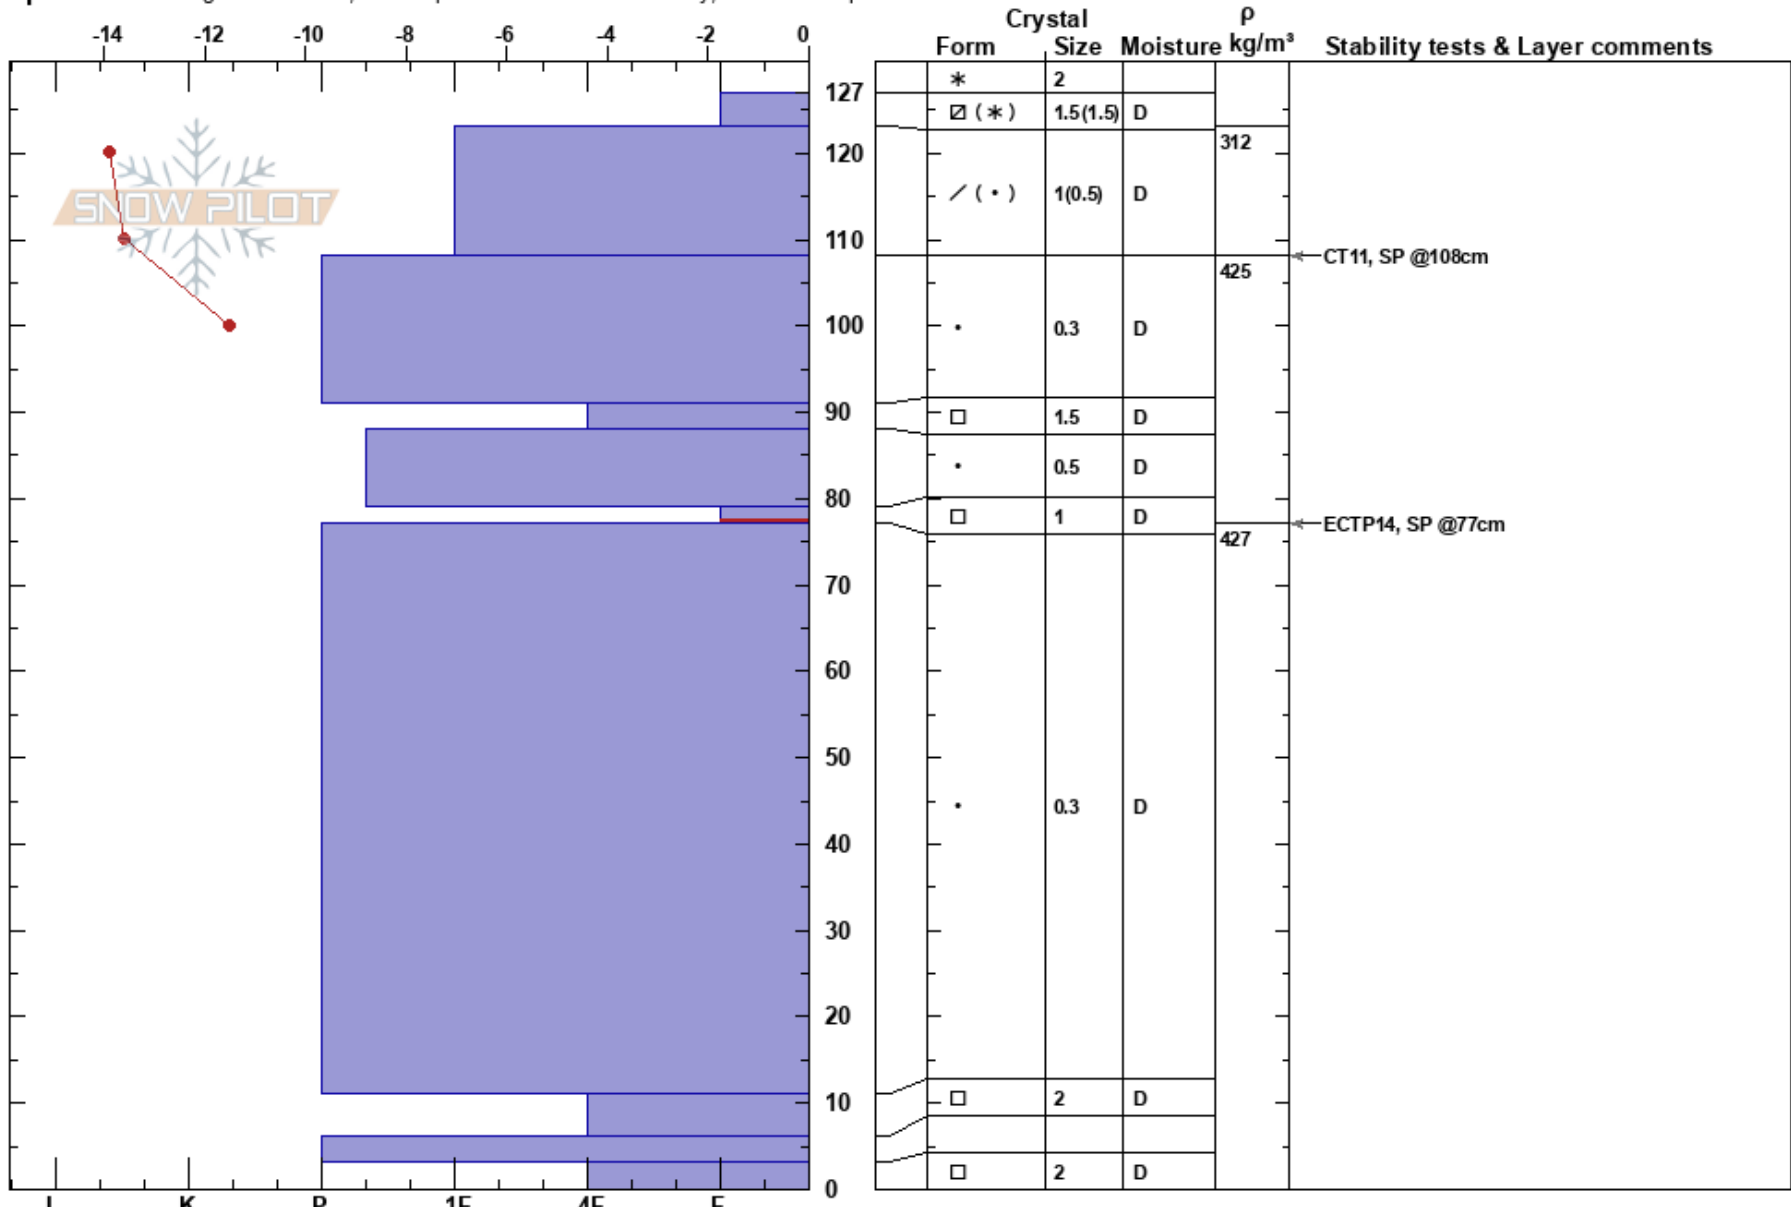

Co-ord: 67.59137N, 24.23142E

Sky Cover: OVC

Elevation: 400 m

Slope Angle: 38°

Precipitation: NO

Aspect: NW

Wind Loading: previous

Wind: E Light Breeze

Specifics: Pit dug in a Ski Area; Pit is representative of backcountry; We skied slope

Notes: Maa kivirakkaa. Tuiskulunta kertyy jo suojanpuolelle. Profili Kai Lehtonen/Tuomo Poukkanen.