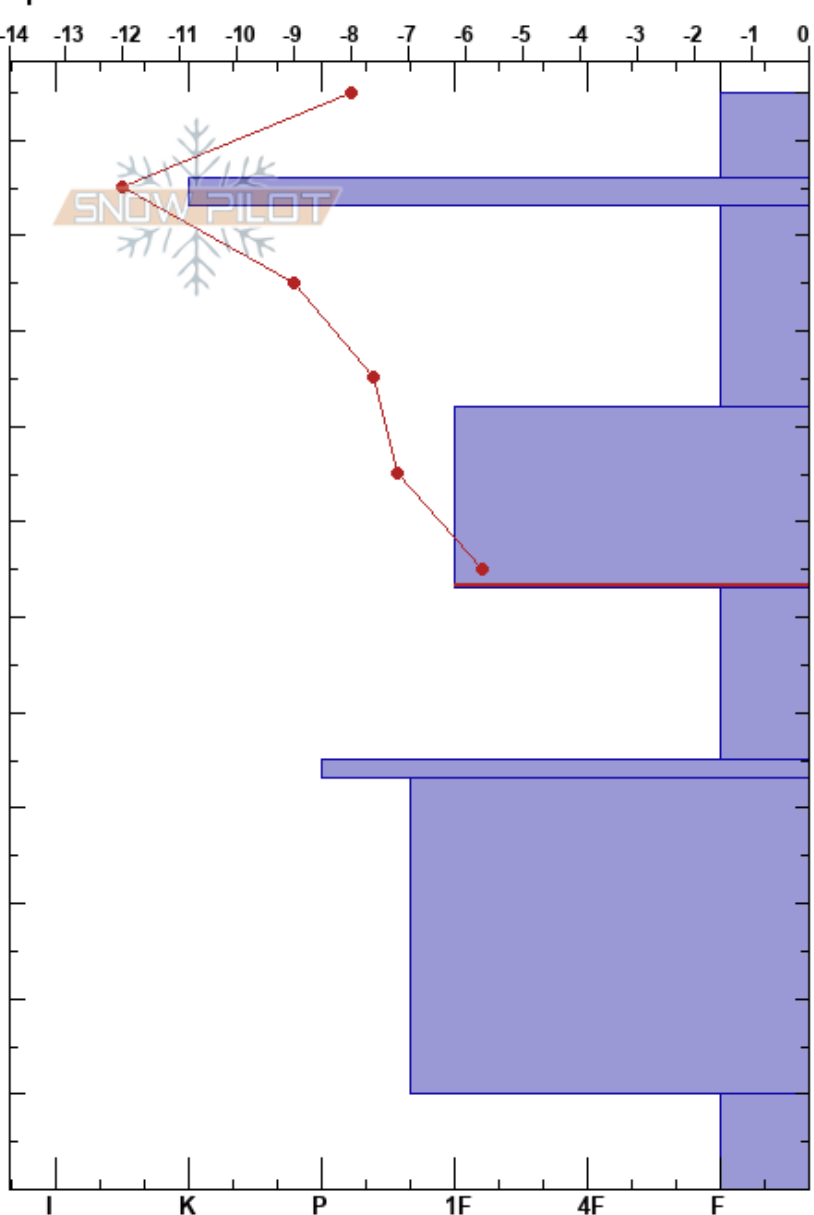

Arkansas Cirque
 Sawatch
 CO
 Elevation: 11722 ft
 Aspect: N
 Specifics:

Kevin Heinrich
 01/20/2021 - 11:30am
 Co-ord: 39.34980N, -106.17420W
 Slope Angle: 13°
 Wind Loading: yes

Stability:
 Air Temperature: -4.7°C
 Sky Cover: SCT
 Precipitation: NO
 Wind: W Moderate

HS:115
 Layer Notes:
 82-63cm: Problematic layer

Elevation (cm)	Crystal		Moisture	ρ kg/m ³	Stability tests & Layer comments
	Form	Size			
115					
110	/				
100	•				
90	□				
80					
70	•				
60					← CT26, Q1 @63cm ← ECTP28 @63cm
50	□				
40					
30					
20	□				
10					
0	^				