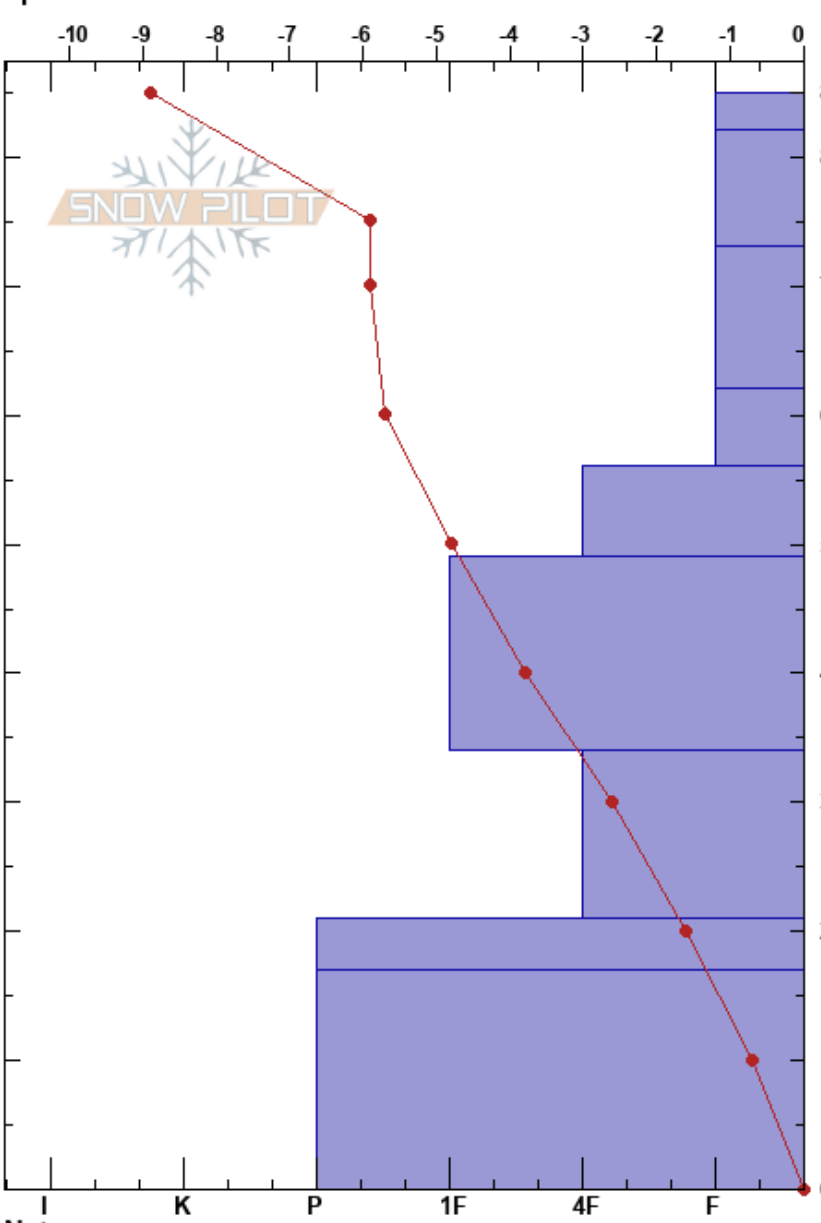

Snodgrass High Roll
 Elk Mountains
 CO
 Elevation: 10260 ft
 Aspect: NE
 Specifics:

Adam Reymann
 01/20/2021 - 2:40pm
 Co-ord:
 Slope Angle: 30°
 Wind Loading:

Stability: **HS:85**
 Air Temperature: -9°C **PF:80** 17-0cm: Problematic layer
 Sky Cover: FEW
 Precipitation: NO
 Wind: Calm

| Form | Crystal | | ρ kg/m ³ | Stability tests & Layer comments |
|------|---------|----------|-----------------------------|----------------------------------|
| | Size | Moisture | | |
| + | 2-3 | D | | |
| / | 1-2 | D | | |
| / | 2-3 | D | | |
| / | 1 | D | | |
| □ | 1 | D | | |
| □ | 2 | D | | |
| □ | 4 | D | | |
| □ | 4-6 | D | | |
| ^ | 6 | D | | |

← STM @5cm
 ↘ CTN
 ↘ ECTX

Notes:

I K P 1F 4F F