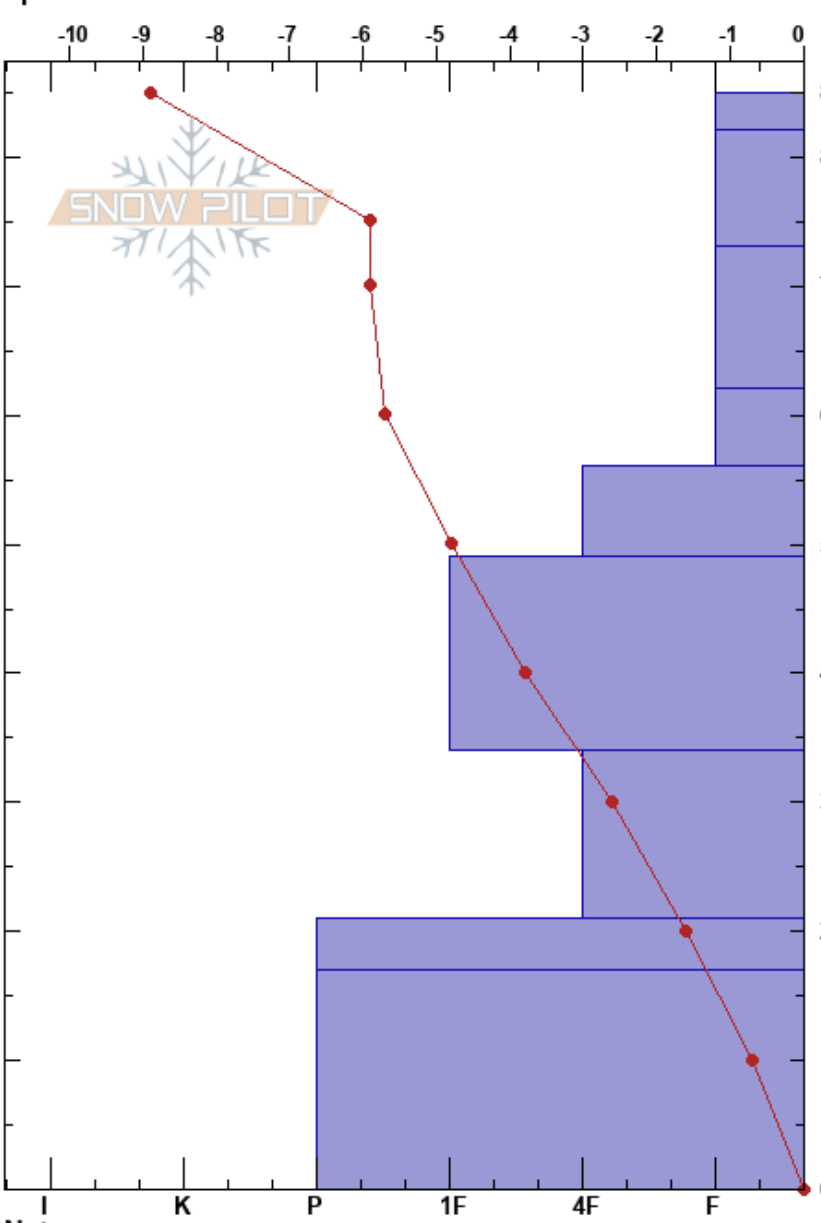

Snodgrass High Roll
 Elk Mountains
 CO
 Elevation: 10260 ft
 Aspect: NE
 Specifics:

Adam Reymann
 01/20/2021 - 2:40pm
 Co-ord:
 Slope Angle: 30°
 Wind Loading:

Stability: **HS:85**
 Air Temperature: -9°C **PF:80** 17-0cm: Problematic layer
 Sky Cover: FEW
 Precipitation: NO
 Wind: Calm

Form	Crystal		ρ kg/m ³	Stability tests & Layer comments
	Size	Moisture		
+	2-3	D		
/	1-2	D		
/	2-3	D		
/	1	D		
□	1	D		
□	2	D		
□	4	D		
□	4-6	D		
^	6	D		

← STM @5cm
 ↘ CTN
 ↘ ECTX

Notes:

I K P 1F 4F F