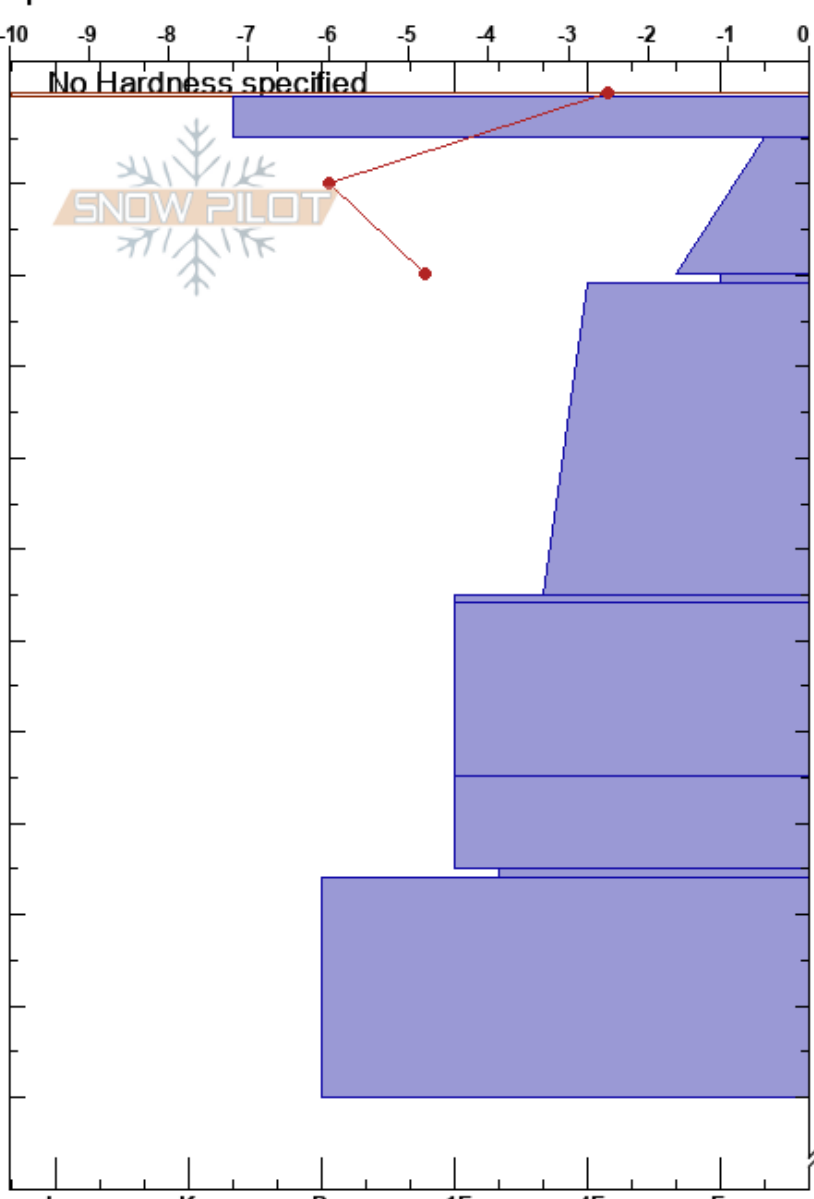

Tincan treeline  
 Chugach Range  
 AK  
 Elevation: 2250 ft  
 Aspect: S  
 Specifics:

Allen Dahl  
 03/24/2017 - 12:00pm  
 Co-ord: 60.78576N, -149.16739W  
 Slope Angle: 28°  
 Wind Loading: no

Stability:  
 Air Temperature: -3.2°C PF:30 20-21cm:Problematic layer  
 Sky Cover: CLR  
 Precipitation: NO  
 Wind: Calm

HS:195

20-21cm:Problematic layer

Form	Crystal		$\rho$ kg/m <sup>3</sup>	Stability tests & Layer comments
	Size	Moisture		
V	1-2			
-				
/				
∅	3			← ECTN13 @20cm ← CT6, RP @20cm
/				
∅	1			← CT23, SC @55cm
∅	0.5			
•	0.5			
∅	2			
.	0.3			