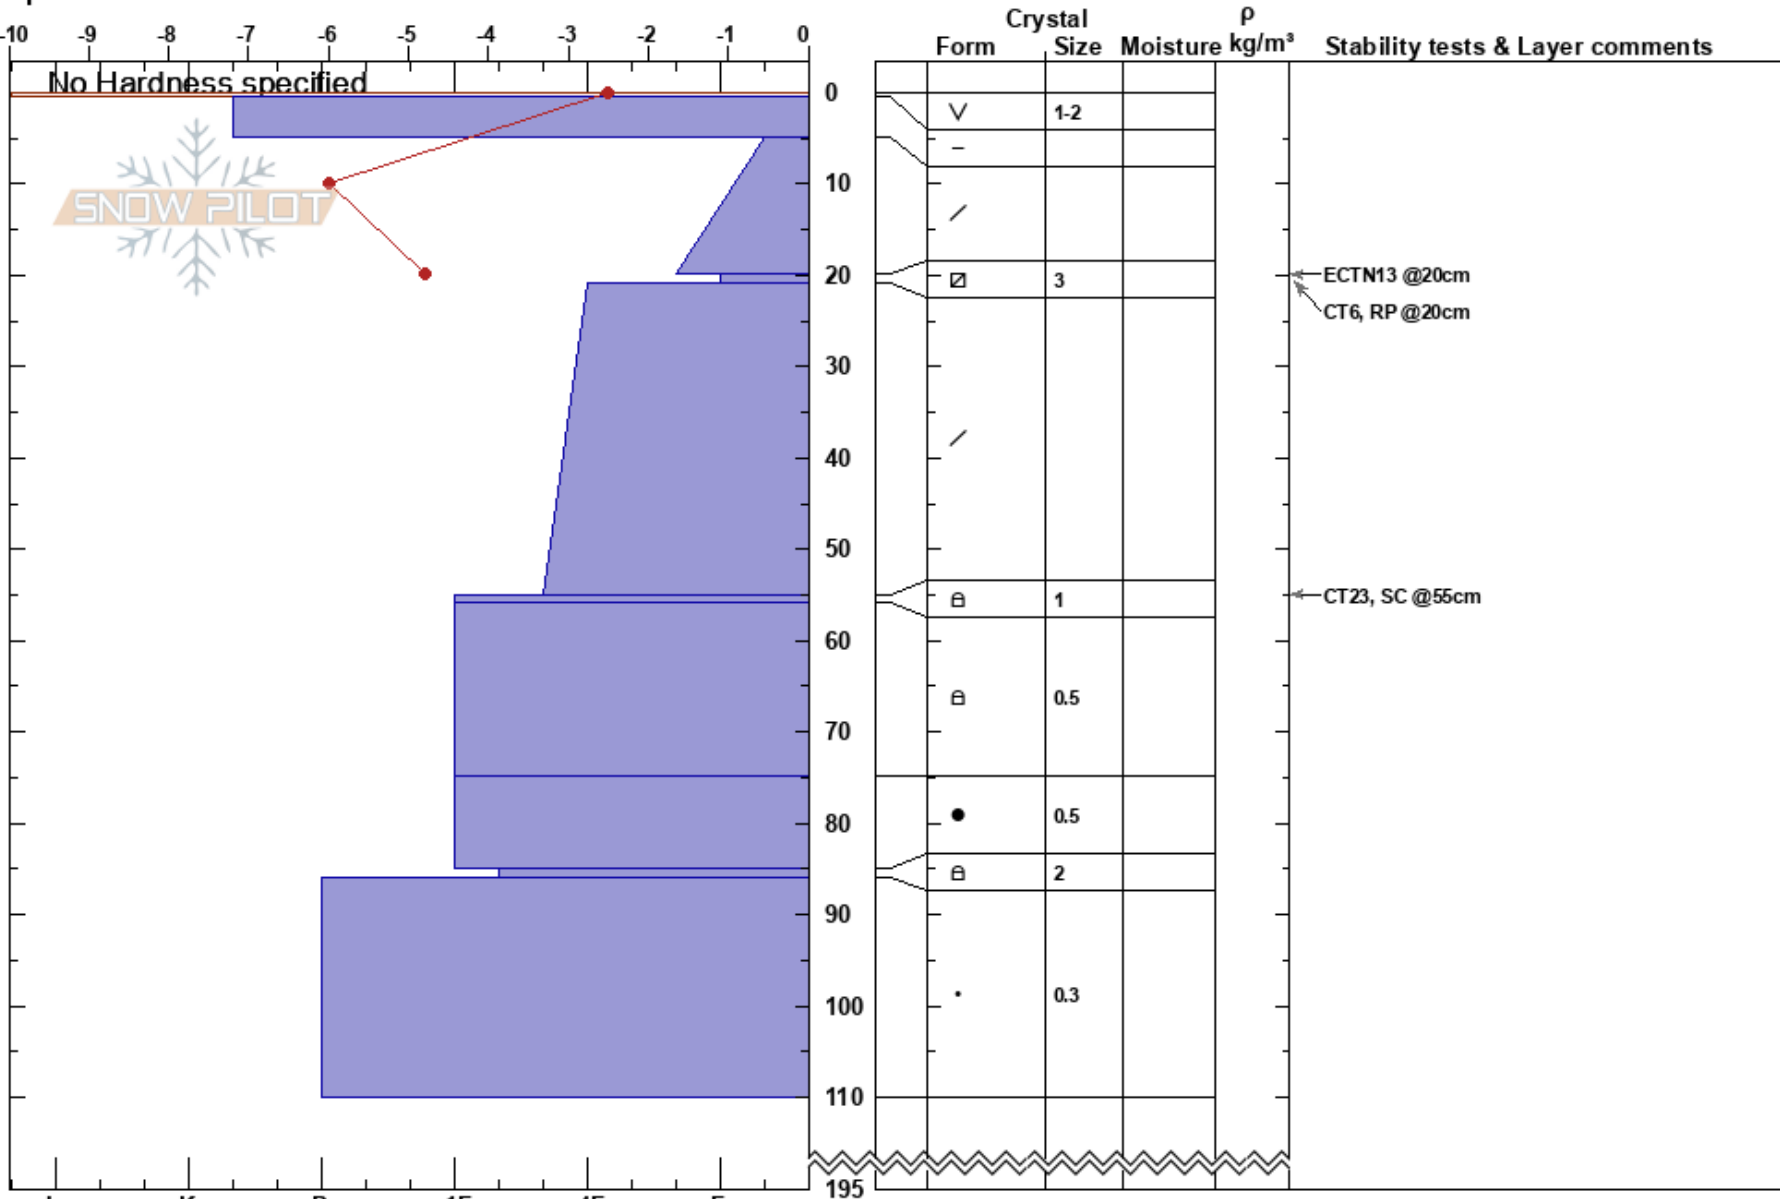

Tincan treeline  
 Chugach Range  
 AK  
 Elevation: 2250 ft  
 Aspect: S  
 Specifics:

Allen Dahl  
 03/24/2017 - 12:00pm  
 Co-ord: 60.78576N, -149.16739W  
 Slope Angle: 28°  
 Wind Loading: no

Stability:  
 Air Temperature: -3.2°C PF:30 20-21cm:Problematic layer  
 Sky Cover: CLR  
 Precipitation: NO  
 Wind: Calm

HS:195

Layer Notes:

Notes: