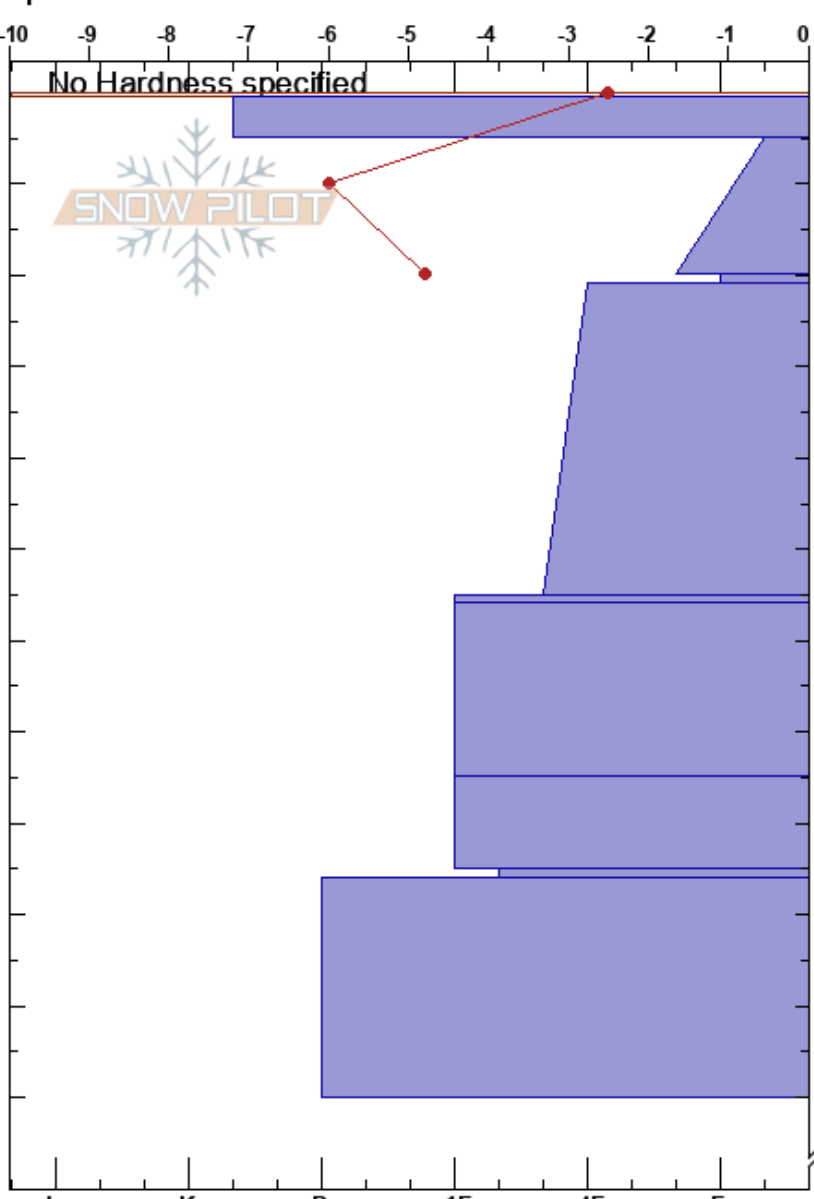

Tincan treeline
 Chugach Range
 AK
 Elevation: 2250 ft
 Aspect: S
 Specifics:

Allen Dahl
 03/24/2017 - 12:00pm
 Co-ord: 60.78576N, -149.16739W
 Slope Angle: 28°
 Wind Loading: no

Stability:
 Air Temperature: -3.2°C PF:30 20-21cm:Problematic layer
 Sky Cover: CLR
 Precipitation: NO
 Wind: Calm

HS:195

20-21cm:Problematic layer

Form	Crystal		ρ kg/m ³	Stability tests & Layer comments
	Size	Moisture		
V	1-2			
-				
/				
∅	3			← ECTN13 @20cm ← CT6, RP @20cm
/				
∅	1			← CT23, SC @55cm
∅	0.5			
•	0.5			
∅	2			
.	0.3			